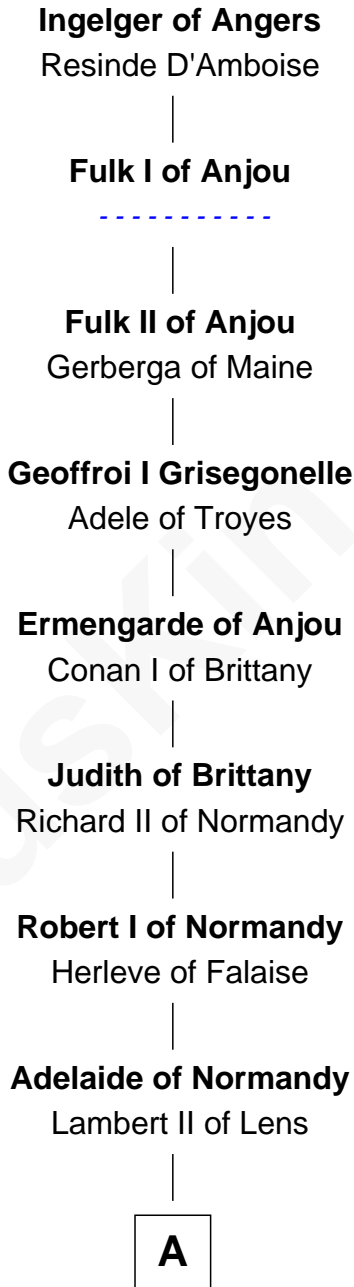

FamousKin.com
Relationship Chart of
Ingelger of Angers
(- 0888)

10th Great-grandfather of

William de Huntingfield
Magna Carta Surety

A

—
Judith of Lens

Waltheof II of Northumbria

—
Maud of Northumberland

Simon I de St. Liz