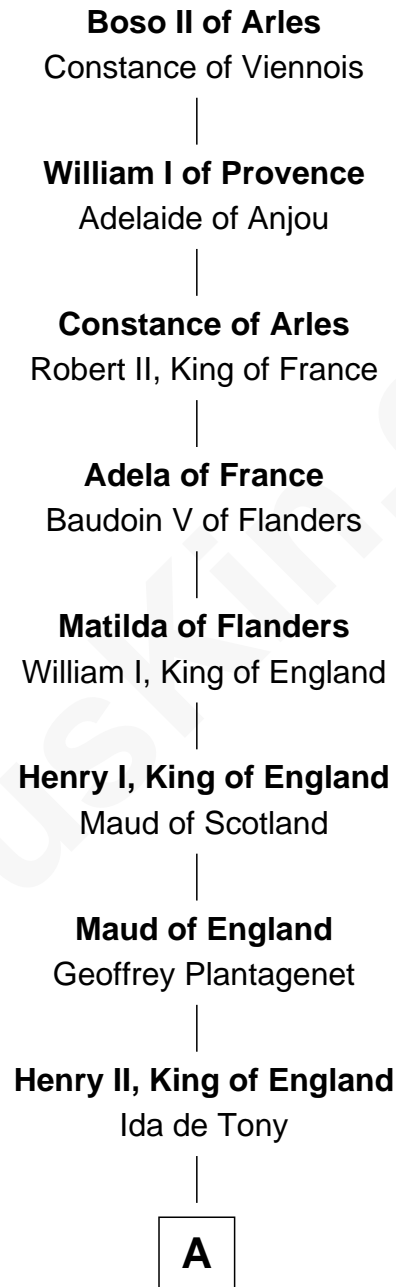

FamousKin.com

Relationship Chart of

Boso II of Arles

21st Great-grandfather of

Rev. George Burroughs

Executed for Witchcraft, Salem 1692

A

Sir William Longespee

Ela of Salisbury

Ida Longespee

Sir William de Beauchamp

Beatrice de Beauchamp

Sir William de Munchensy

William de Munchensy

Alice - - - - -

Sir Thomas de Munchensy

Joyce - - - - -

Thomas Munchensy

Joan Vauncy

Joan Munchensy

Sir Richard Waldegrave

Sir Richard Waldegrave

Joan Doreward

Sir Thomas Waldegrave

Salem Witch Trials 1692