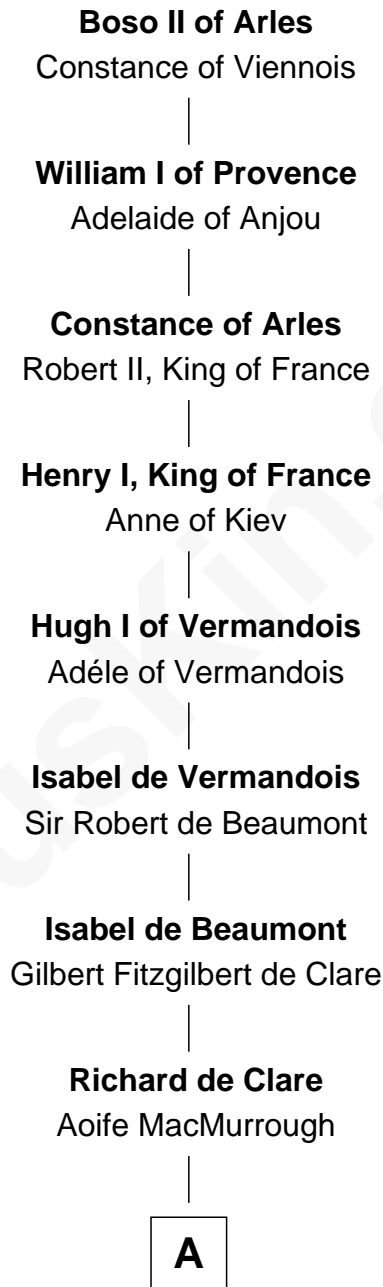

FamousKin.com

Relationship Chart of

Boso II of Arles

20th Great-grandfather of

Edmund Waller
English Poet and Politician

A

Isabel de Clare
Sir William Marshal

Sibyl Marshal
Sir William de Ferrers

Sibyl de Ferrers
Sir Frank de Bohun

Sir John de Bohun
Joan de la Chapelle

James de Bohun
Joan de Brewes

Sir John de Bohun
Cecily Filoll

Sir John Bohun
Alice - - - - -

Beatrice Bohun
Sir Stephen Popham

Margery Popham
Thomas Hampden