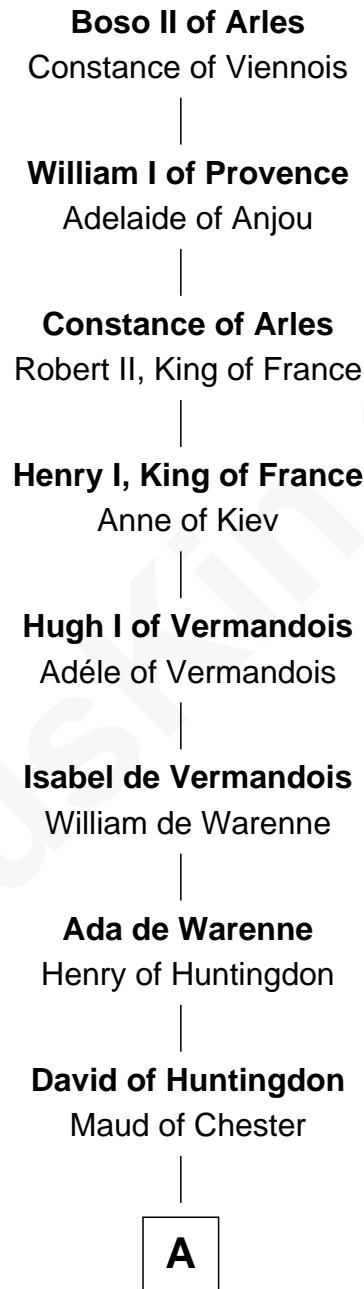

FamousKin.com

Relationship Chart of

Boso II of Arles

16th Great-grandfather of

Catherine Howard
5th Wife of King Henry VIII

A

—
Ada of Huntingdon

Sir Henry de Hastings

—
Sir Henry de Hastings

Joan de Cantilupe

—
Sir John de Hastings

Isabel de Valence

—
Elizabeth de Hastings

Sir Roger de Grey

—
Sir Reynold de Grey

Eleanor le Strange

—
Ida Grey

John Cokayne

—
Elizabeth Cokayne

Sir Laurence Cheney

—
Elizabeth Cheney

Sir Frederick Tilney

—
Elizabeth Tilney

Sir Thomas Howard