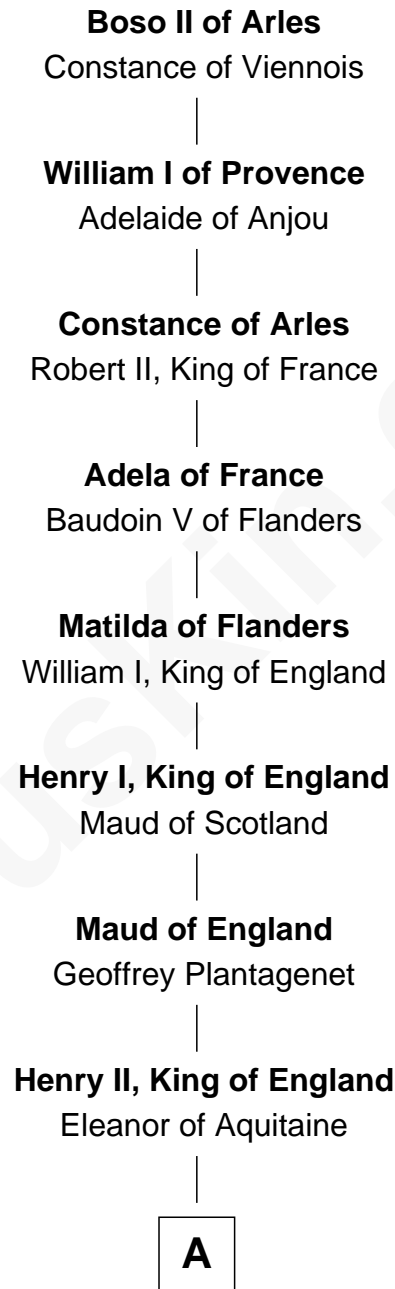

FamousKin.com
Relationship Chart of
Boso II of Arles

23rd Great-grandfather of

Caleb Brewster

Member of the Culper Spy Ring during the American Revolution

A

John, King of England

Isabelle of Angoulême

Henry III, King of England

Eleanor of Provence

Edward I, King of England

Eleanor of Castile

Elizabeth Plantagenet

Humphrey de Bohun

Margaret de Bohun

Sir Hugh de Courtnay

Elizabeth de Courtnay