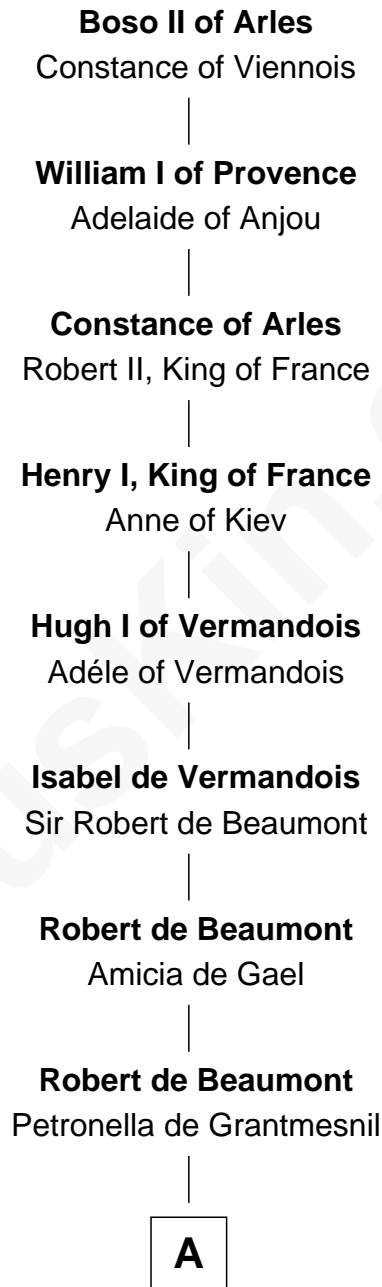

## Relationship Chart of

### Boso II of Arles

24th Great-grandfather of

**Bathsheba (Ruggles) Spooner**

*First woman executed for murder in U.S. by non-British government*

**A**

**Margaret de Beaumont**

Sir Saher IV de Quincy

**Sir Roger de Quincy**

Helen of Galloway

**Margaret de Quincy**

Sir William de Ferrers

**Joan de Ferrers**

Sir Thomas de Berkeley

**Sir Maurice de Berkeley**

Eve la Zouche

**Thomas de Berkeley**