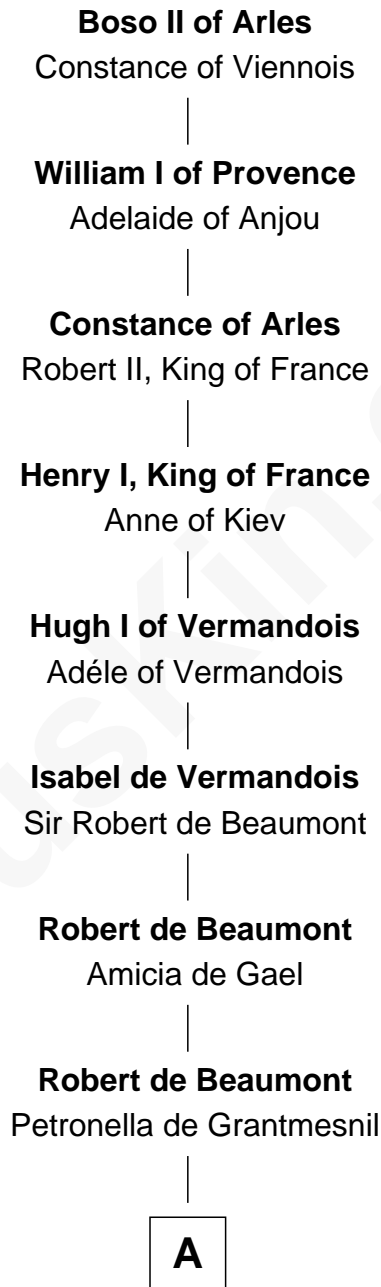

# FamousKin.com

## Relationship Chart of

### Boso II of Arles

23rd Great-grandfather of

**George Washington**  
*1st U.S. President*

**A**

**Margaret de Beaumont**

Sir Saher IV de Quincy

**Sir Roger de Quincy**

Helen of Galloway