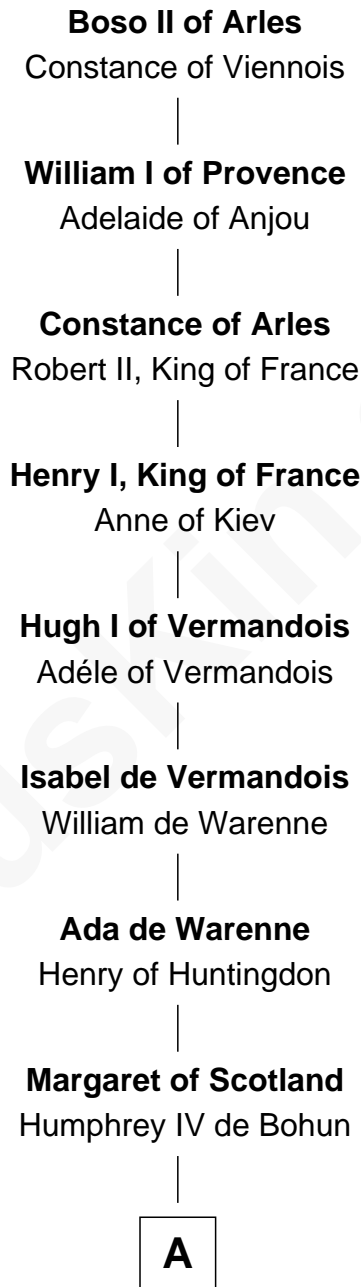

FamousKin.com

Relationship Chart of

Boso II of Arles

17th Great-grandfather of

Catherine Parr
6th Wife of King Henry VIII

A

Henry de Bohun
Maud de Mandeville

Sir Humphrey de Bohun
Maud of Eu

Sir Humphrey de Bohun
Eleanor de Braiose

Margery de Bohun
Sir Thebaud de Verdun

Sir Thebaud de Verdun
Maud Mortimer

Margery de Verdun
Sir John Crophull

Thomas Crophull
Sybil Delabere

Agnes Crophull
John Parr

Sir Thomas Parr
Alice Tunstall

Sir William Parr
Elizabeth FitzHugh

B

B

|
Sir Thomas Parr

Maud Green

|
Catherine Parr

6th Wife of King Henry VIII