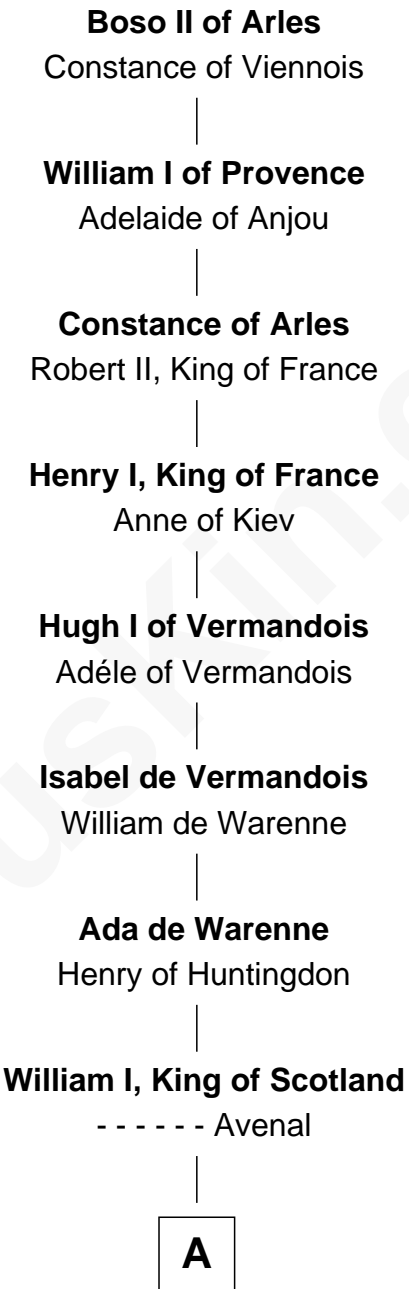

FamousKin.com

Relationship Chart of

Boso II of Arles

24th Great-grandfather of

Meriwether Lewis
Lewis and Clark Expedition

FamousKin.com

A

Isabel of Scotland

Robert de Ros

Sir William de Ros

Lucy FitzPiers

Sir William de Ros

Eustache Fitz Ralph

Ivetta de Ros

Sir Geoffrey le Scrope

Sir Stephen le Scrope

Isabel - - - - -

Joan le Scrope

William Pert

Isabel Pert

Robert Conyers

Joan Conyers

Sir Philip Dymoke

Sir Thomas Dymoke