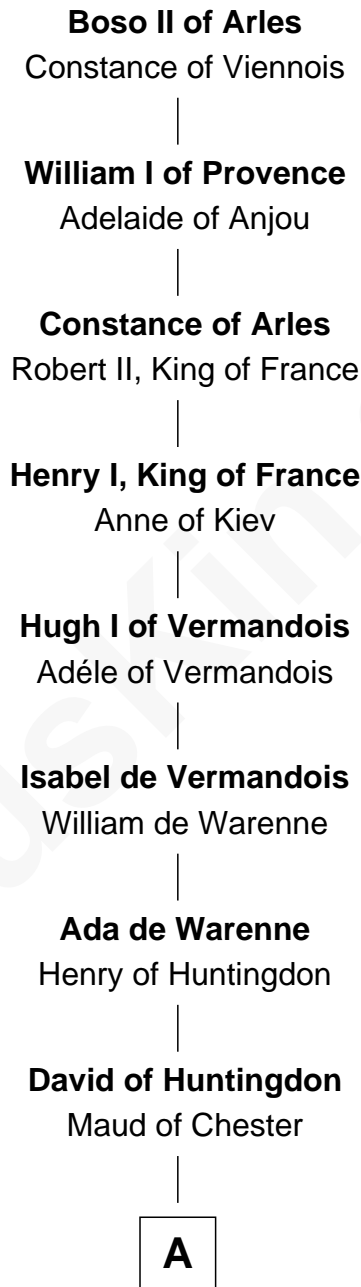

FamousKin.com

Relationship Chart of

Boso II of Arles

22nd Great-grandfather of

George Clinton
4th U.S. Vice President

A

Ada of Huntingdon

Sir Henry de Hastings

Sir Henry de Hastings

Joan de Cantilupe

Sir John de Hastings

Isabel de Valence

Elizabeth de Hastings

Sir Roger de Grey

Sir Reynold de Grey

Eleanor le Strange

—
James Clinton
Elizabeth Smith

—
Charles Clinton
Elizabeth Denniston

—
George Clinton
4th U.S. Vice President