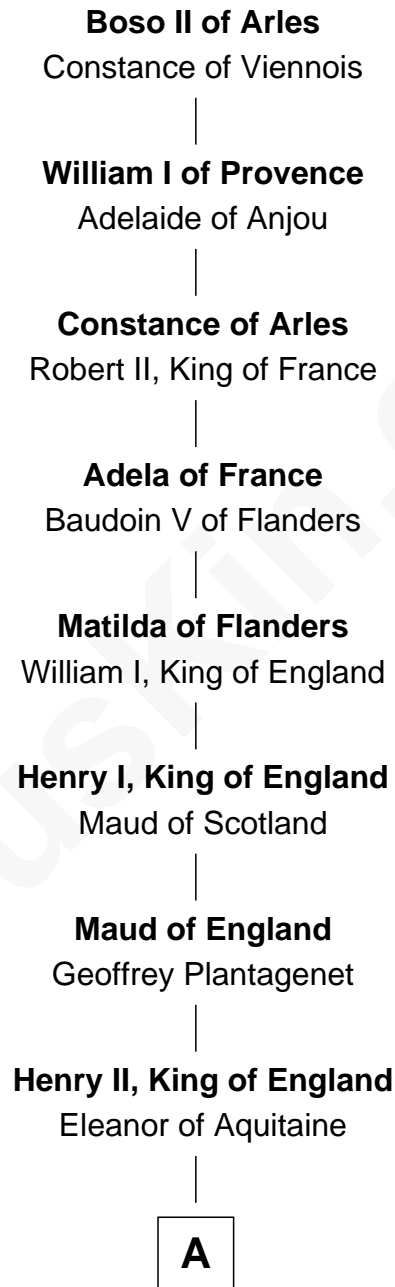

## Relationship Chart of

### Boso II of Arles

23rd Great-grandfather of

**Jonathan Swift**

*Author of Gulliver's Travels*

**A**

**John, King of England**

Isabelle of Angoulême

**Henry III, King of England**

Eleanor of Provence

**Edward I, King of England**

Eleanor of Castile

**Elizabeth Plantagenet**

Humphrey de Bohun

**Eleanor de Bohun**

Sir James le Boteler

**Pernel le Boteler**