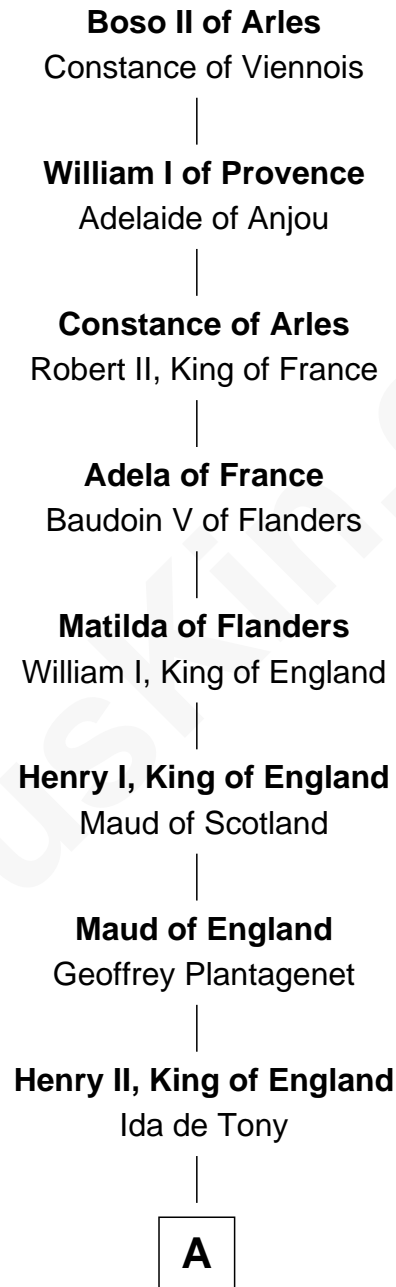

## Relationship Chart of

### Boso II of Arles

24th Great-grandfather of

**Thomas Jefferson**

*3rd U.S. President and Signer of the Declaration of Independence*

---

**A**

**Sir William Longespee**

Ela of Salisbury

**William Longespee**

Idoine de Camville

**Ela Longespee**

Sir James de Audley

**Sir Hugh I de Audley**

Iseult de Mortimer

**Alice de Audley**

Sir Ralph de Neville