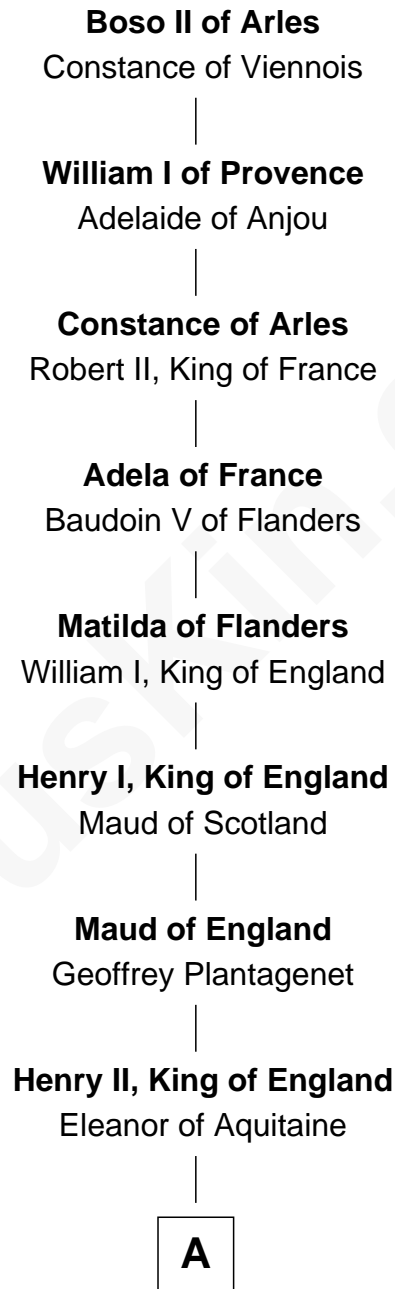

## Relationship Chart of

### Boso II of Arles

19th Great-grandfather of

**Gov. Thomas Dudley**

(1576 - 1653) *Great Migration Immigrant 1630*

**A**

**John, King of England**

----- De Warenne

**Sir Richard FitzRoy**

Cecily Willoughby

**B**

**B**

|  
**Sir John Sutton**

Cecily Grey

|  
**Sir Henry Dudley**

----- Ashton

| Probable

**Roger Dudley**

Susanna Thorne

|  
**Gov. Thomas Dudley**

*Great Migration Immigrant 1630*