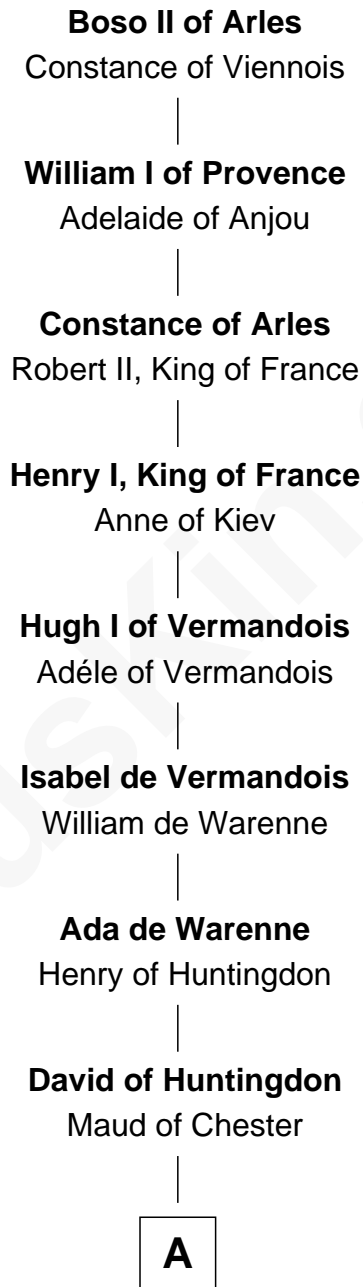

# FamousKin.com

## Relationship Chart of

### Boso II of Arles

16th Great-grandfather of

**Jane Seymour**  
*3rd Wife of King Henry VIII*

**A**

—  
**Ada of Huntingdon**

Sir Henry de Hastings

—  
**Sir Henry de Hastings**

Joan de Cantilupe