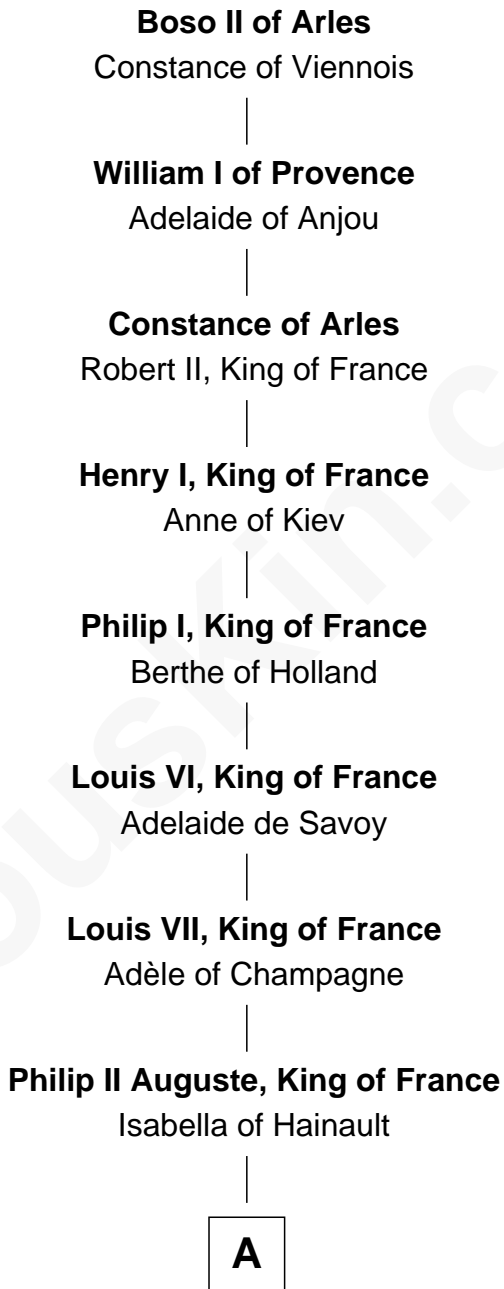

FamousKin.com

Relationship Chart of

Boso II of Arles

24th Great-grandfather of

Thomas Sim Lee
2nd and 7th Governor of Maryland

A

Louis VIII, King of France

Blanche of Castile

Robert I, Count of Artois

Matilda of Brabant

Blanche of Artois

Edmund Plantagenet

Henry Plantagenet

Maud de Chaworth

Eleanor Plantagenet

Richard Fitzalan