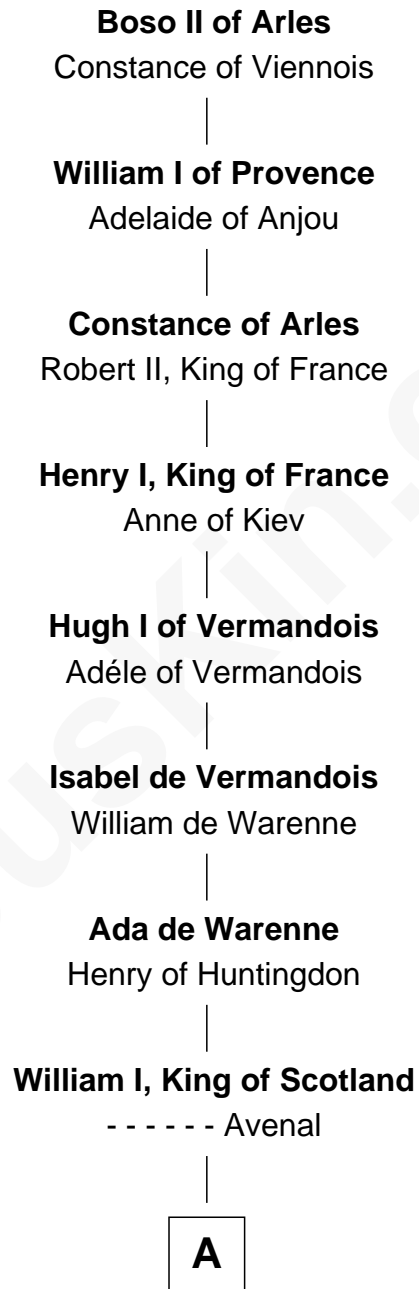

FamousKin.com

Relationship Chart of

Boso II of Arles

20th Great-grandfather of

Robert Catesby
Leader of Gunpowder Plot

A

Isabel of Scotland

Robert de Ros

Sir William de Ros

Lucy FitzPiers

Sir Robert de Ros

Isabel de Aubeney

William de Ros

Maude de Vaux

Sir William de Ros

Margery de Badlesmere

William Catesby

Katherine Willington

Sir William Catesby

Anne Throckmorton

Robert Catesby

Leader of Gunpowder Plot