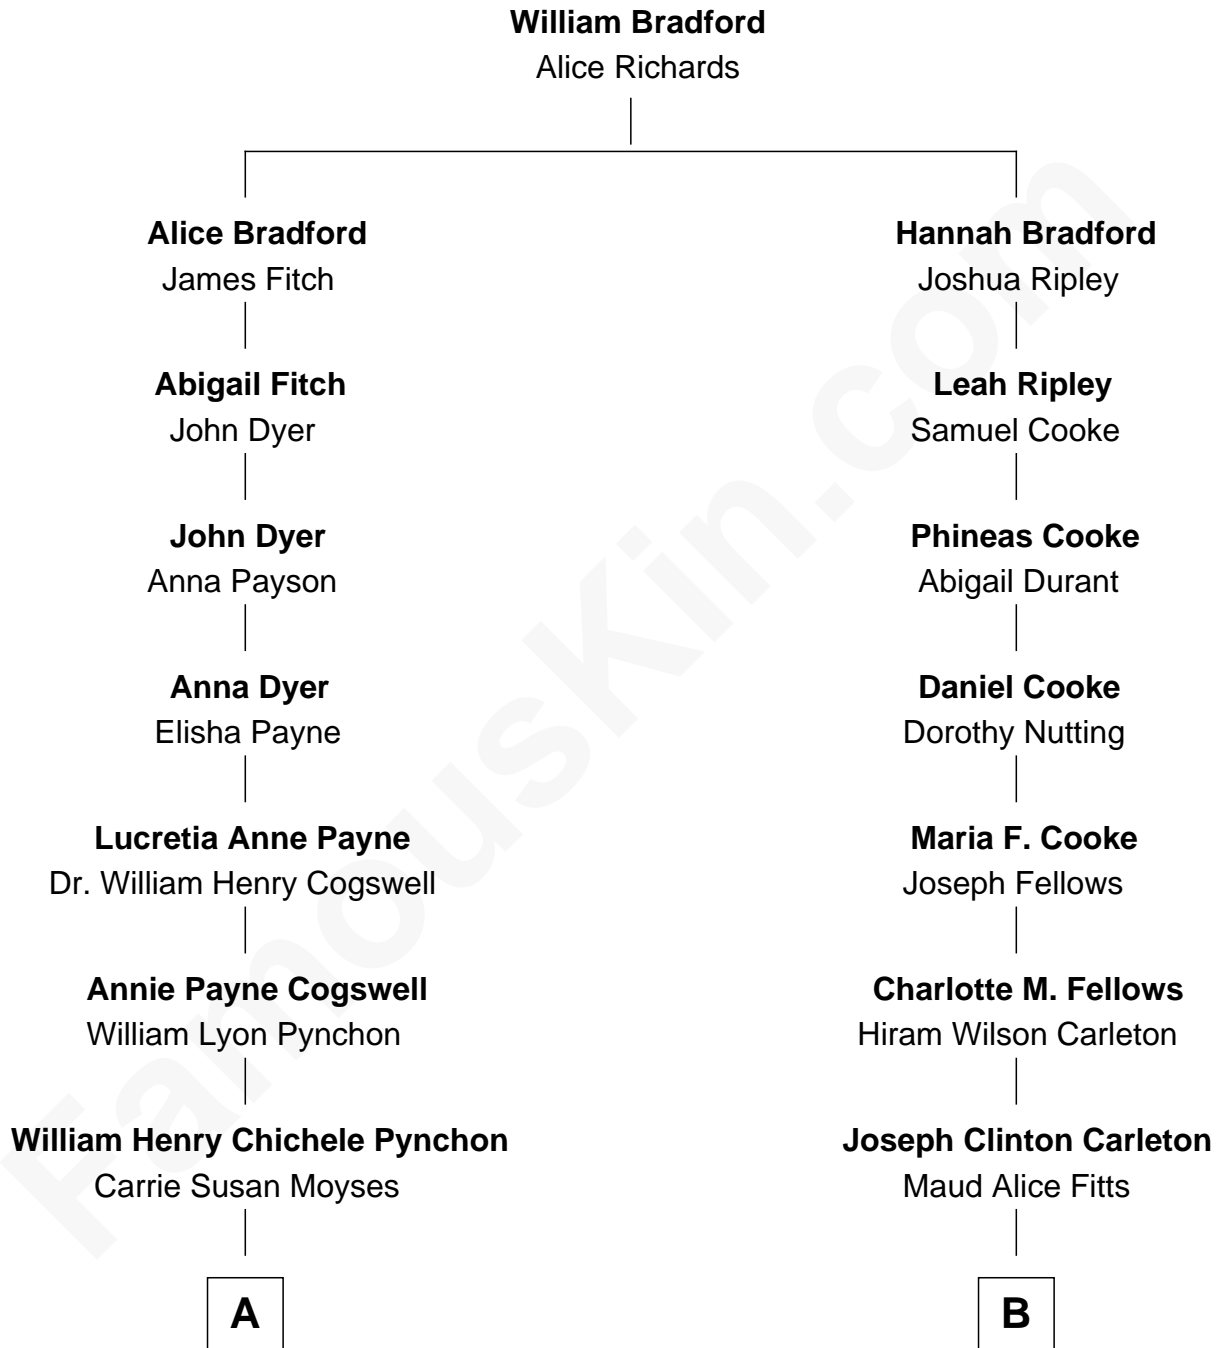

FamousKin.com
Relationship Chart of
Thomas Pynchon
American Novelist

8th cousin 1 time removed of

Mickey Rourke
Movie Actor

A

Thomas Ruggles Pynchon
Catherine Frances Bennett

Thomas Pynchon
Novelist

B

Hazel May Carleton
Leonard Ernest Cameron

Annette Elizabeth Cameron
Philip Andrew Rourke

Mickey Rourke
Movie Actor

FamousKin.com