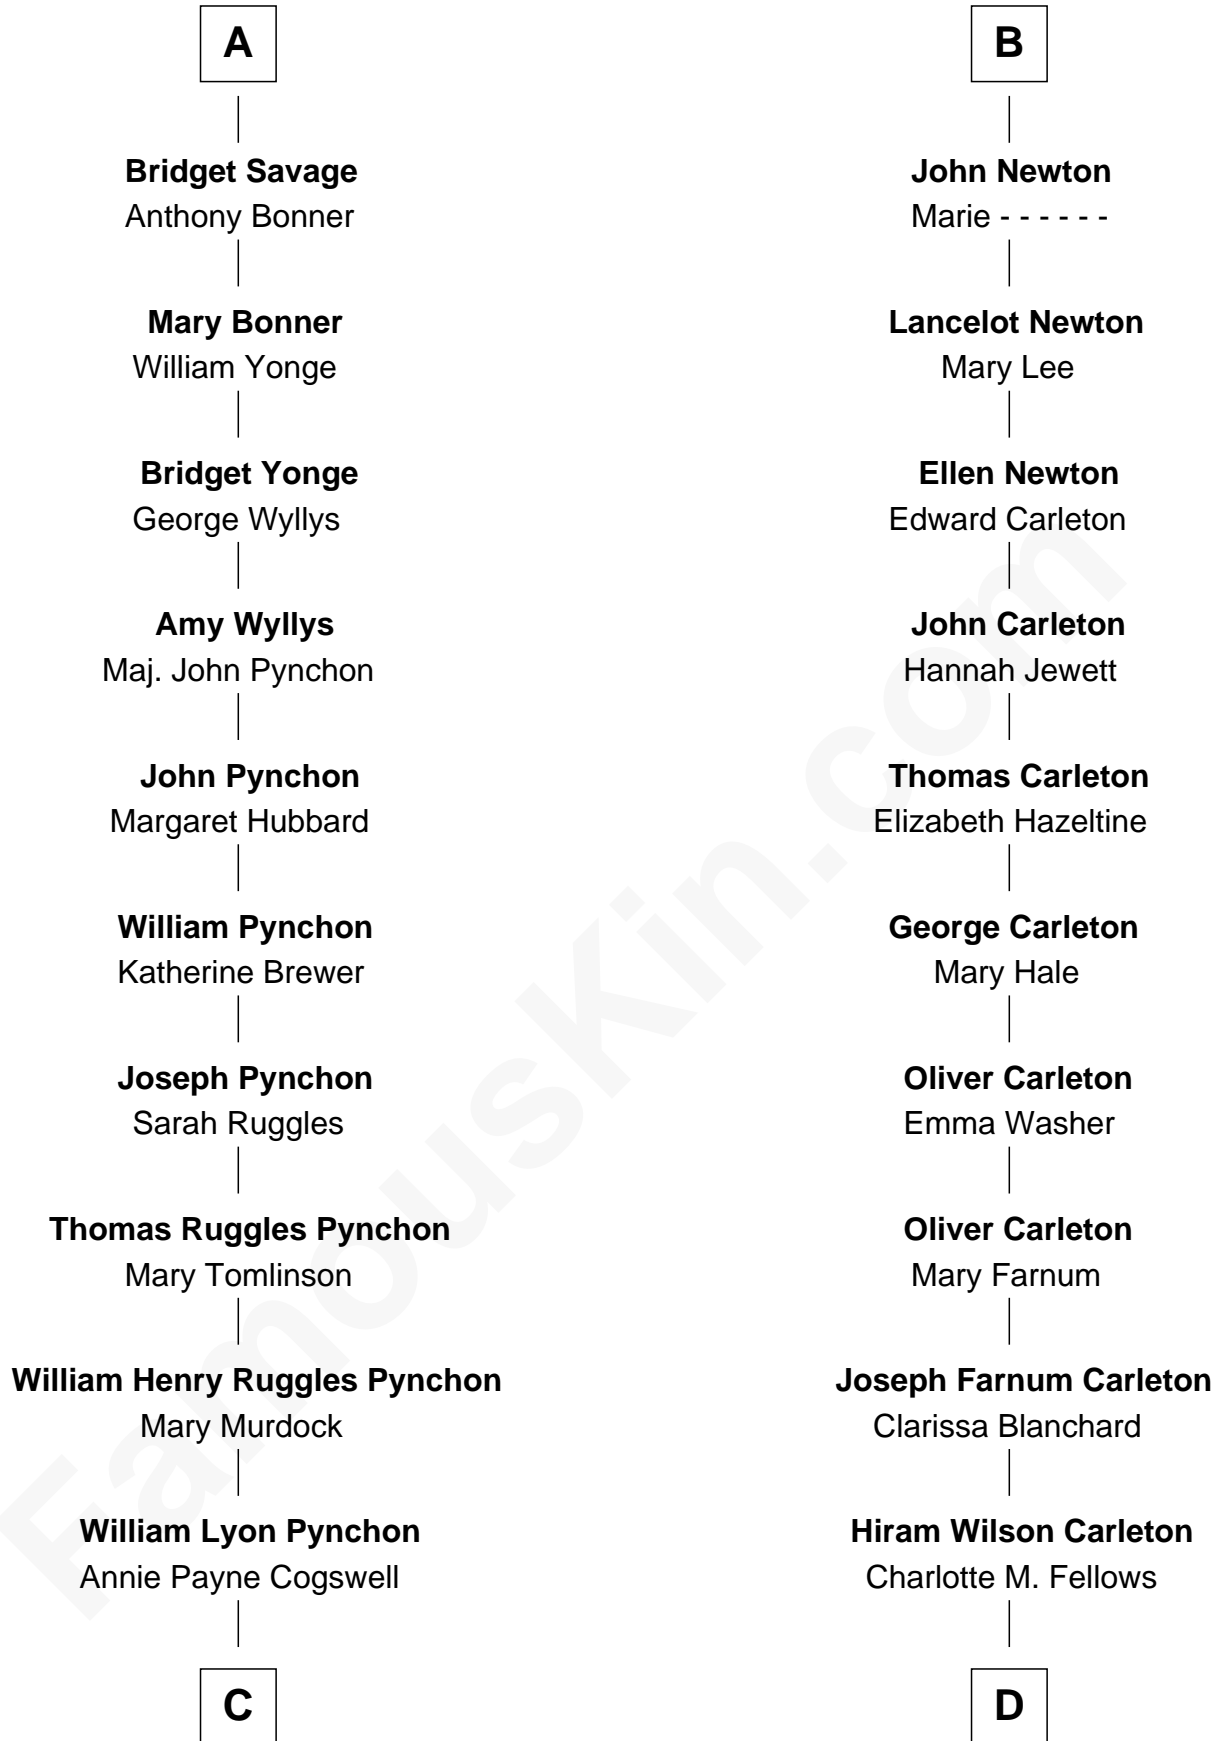

**FamousKin.com**  
**Relationship Chart of**  
**Thomas Pynchon**  
*American Novelist*

19th cousin 1 time removed of

**Mickey Rourke**  
*Movie Actor*

**Edmund Fitzalan**  
 Alice de Warenne

**Richard Fitzalan**  
 Eleanor Plantagenet

**Aline Fitzalan**  
 Sir Roger le Strange

**Sir Richard Fitzalan**  
 Elizabeth de Bohun

**Lucy le Strange**  
 Sir William Willoughby

**Elizabeth Fitzalan**  
 Sir Robert Goushill

**Margery Willoughby**  
 Sir William FitzHugh

**Joan Goushill**  
 Sir Thomas Stanley

**Lora FitzHugh**  
 Sir John Constable

**Katherine Stanley**  
 Sir John Savage

**Isabel Constable**  
 Stephen de Thorpe

**Sir Christopher Savage**  
 Anne Stanley

**Margaret Thorpe**  
 John Newton

**Sir Christopher Savage**  
 Anne Lygon

**John Newton**  
 Margaret Grimston

**A**

**B**

**C**

**William Henry Chichele Pynchon**

Carrie Susan Moyses