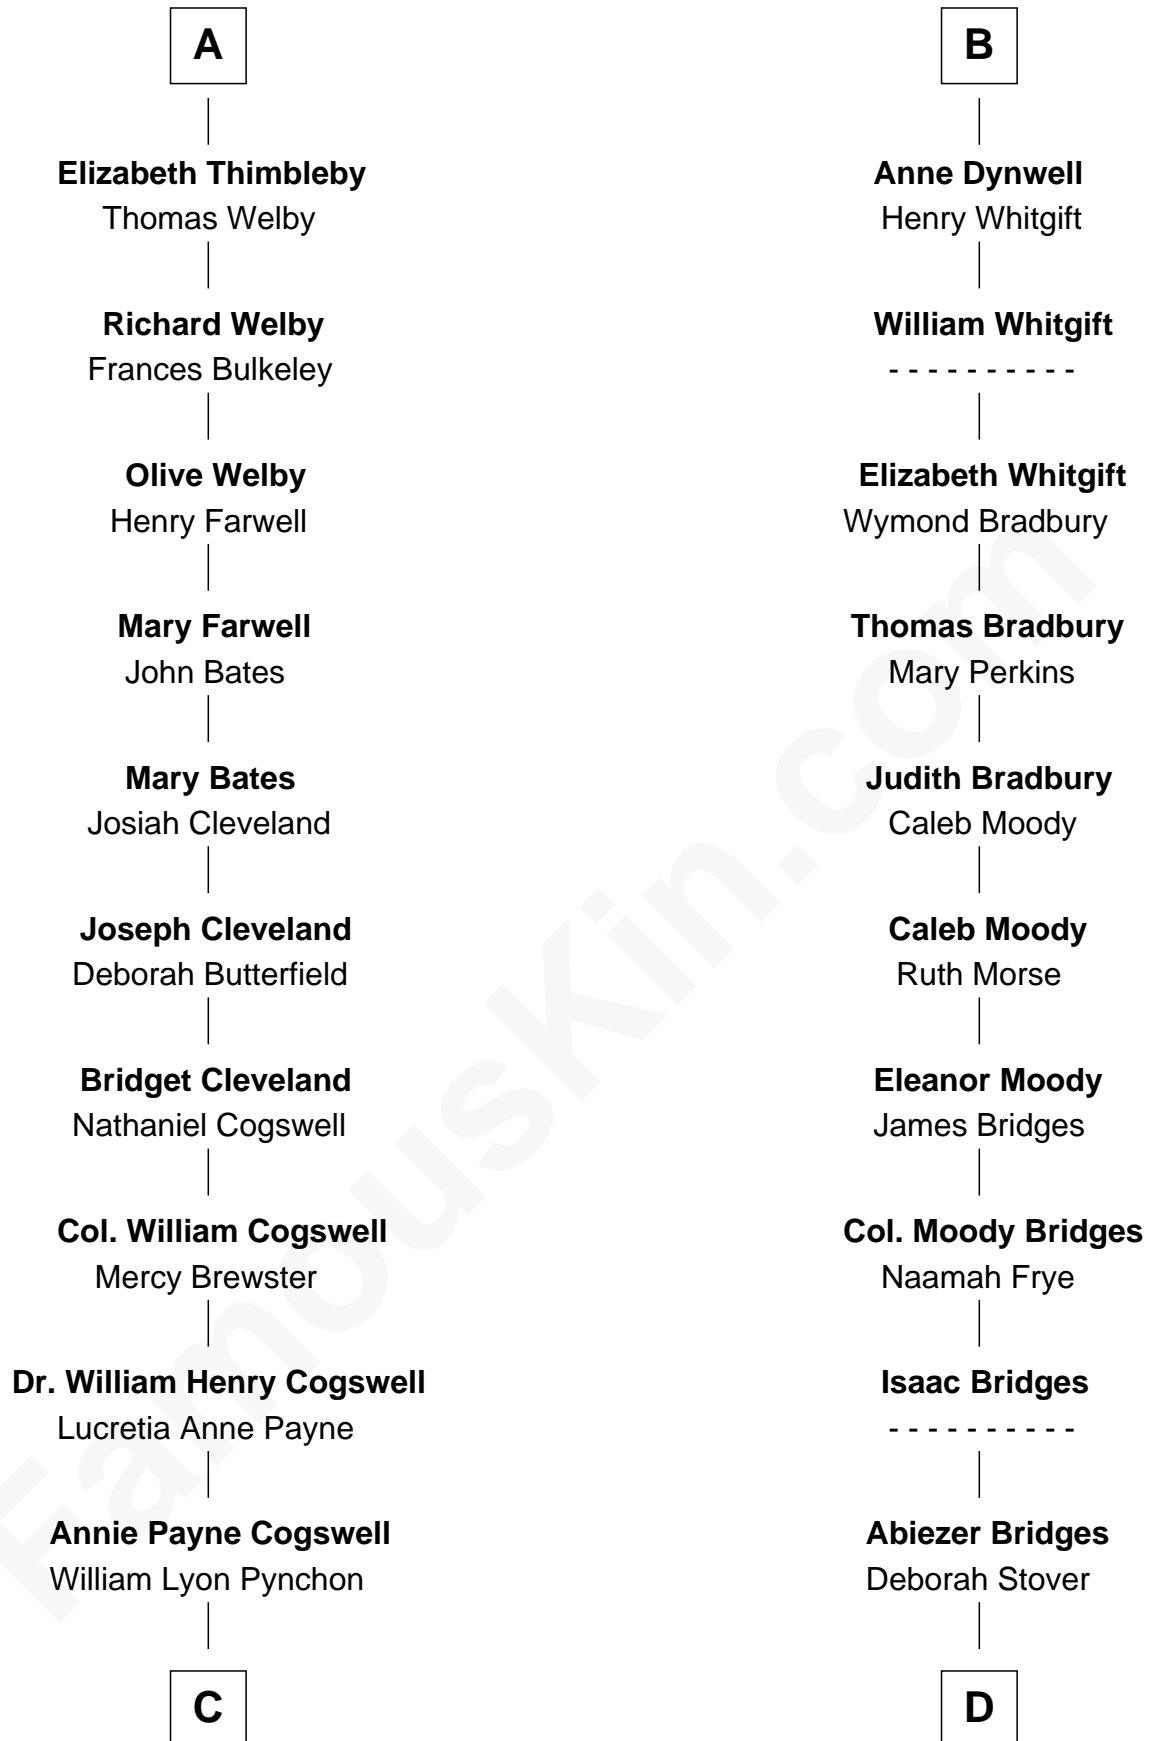

FamousKin.com
Relationship Chart of
Thomas Pynchon
American Novelist

19th cousin 1 time removed of
Owen Brewster
54th Governor of Maine

C

William Henry Chichele Pynchon

Carrie Susan Moyses

Thomas Ruggles Pynchon

Catherine Frances Bennett

Thomas Pynchon

Novelist

D

Rev. Otis Bridges

Margaret Owen

Owen W. Bridges

Lydia A. - - - - -

Carrie S. Bridges

William Edmund Brewster

Owen Brewster

54th Governor of Maine

FamousKin.com