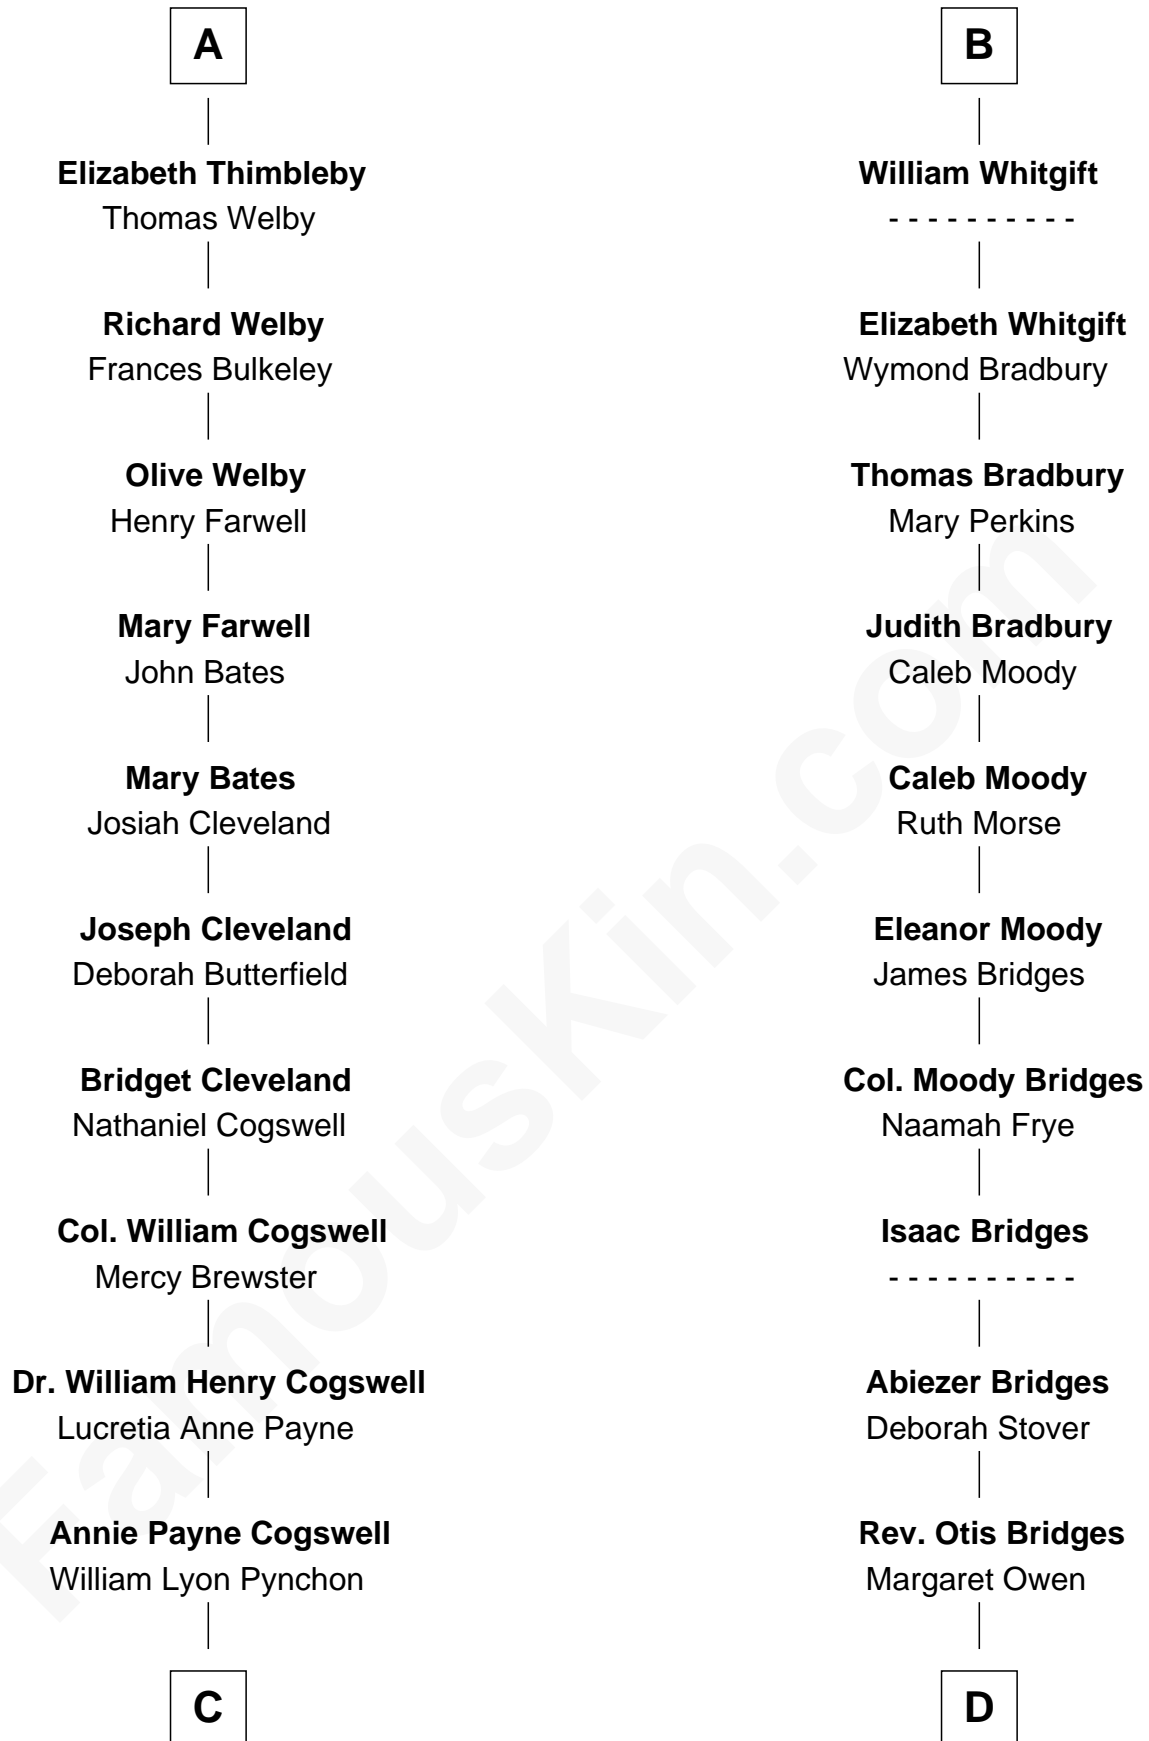

## Relationship Chart of

**Thomas Pynchon**

*American Novelist*

19th cousin of

**Owen Brewster**

*54th Governor of Maine*

**C**

**William Henry Chichele Pynchon**

Carrie Susan Moyses

**Thomas Ruggles Pynchon**

Catherine Frances Bennett

**Thomas Pynchon**

*Novelist*

**D**

**Owen W. Bridges**

Lydia A. -----

**Carrie S. Bridges**

William Edmund Brewster

**Owen Brewster**

*54th Governor of Maine*

FamousKin.com