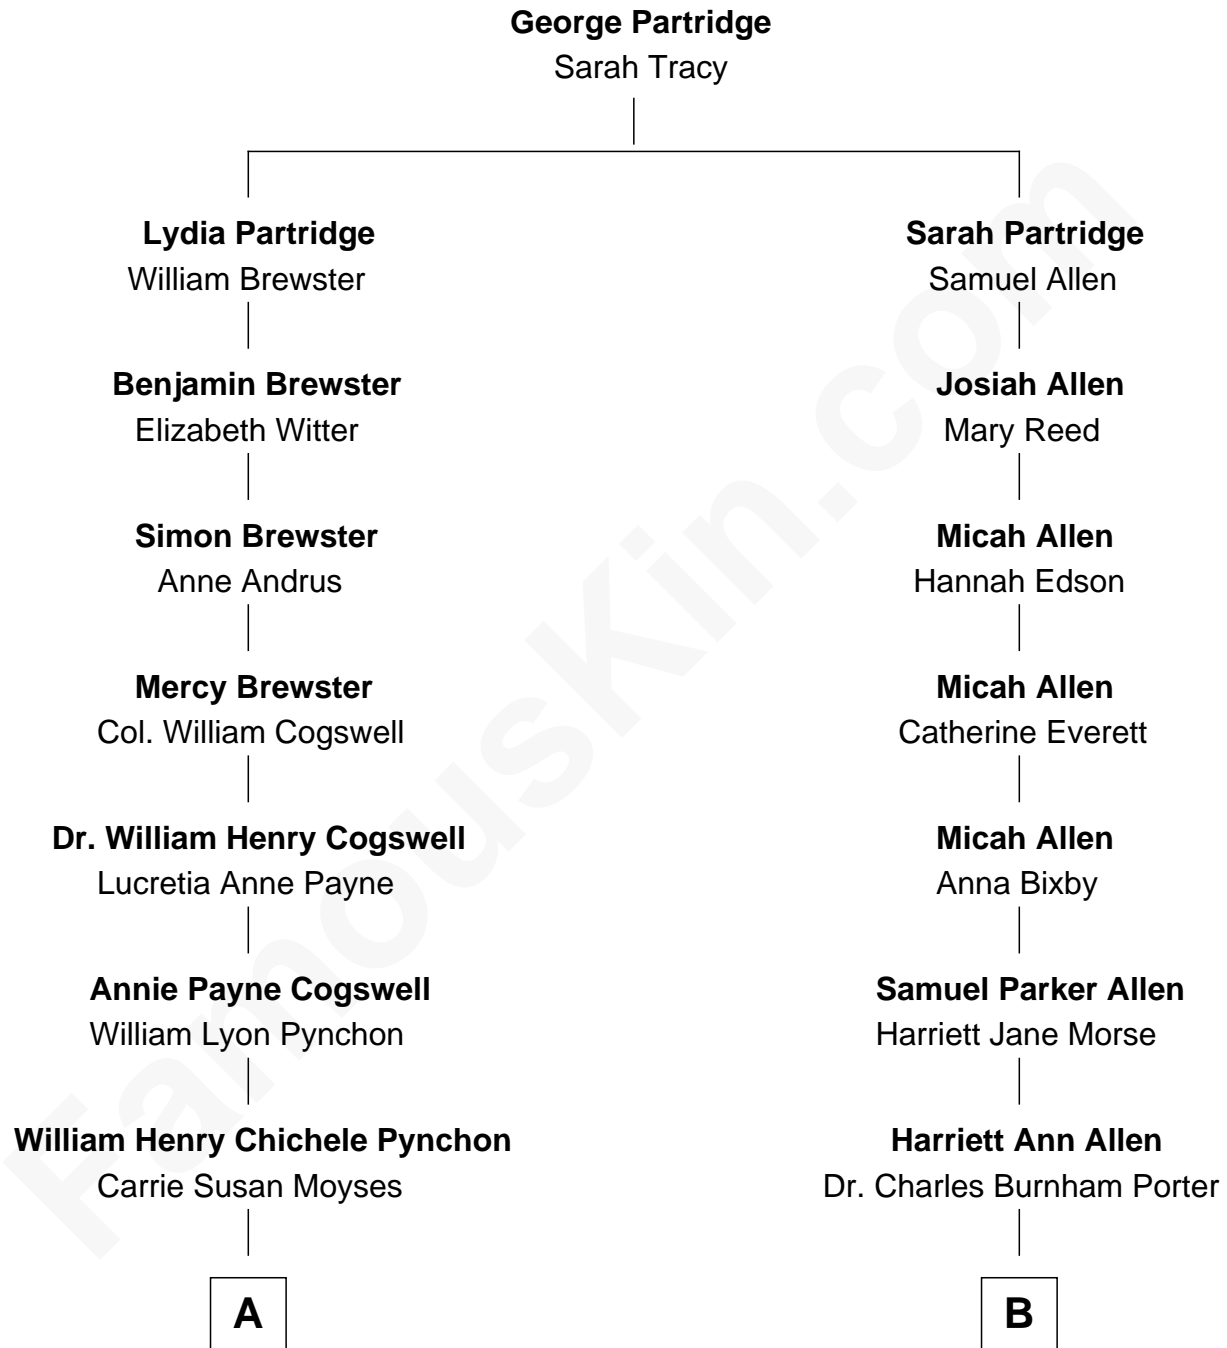

FamousKin.com
Relationship Chart of
Thomas Pynchon
American Novelist

8th cousin 1 time removed of

Story Musgrave
NASA Astronaut

A

Thomas Ruggles Pynchon
Catherine Frances Bennett

Thomas Pynchon
Novelist

B

Edith Elise Porter
Dr. Percy B. Musgrave

Percy Musgrave
Marguerite Swann

Story Musgrave
NASA Astronaut

FamousKin.com