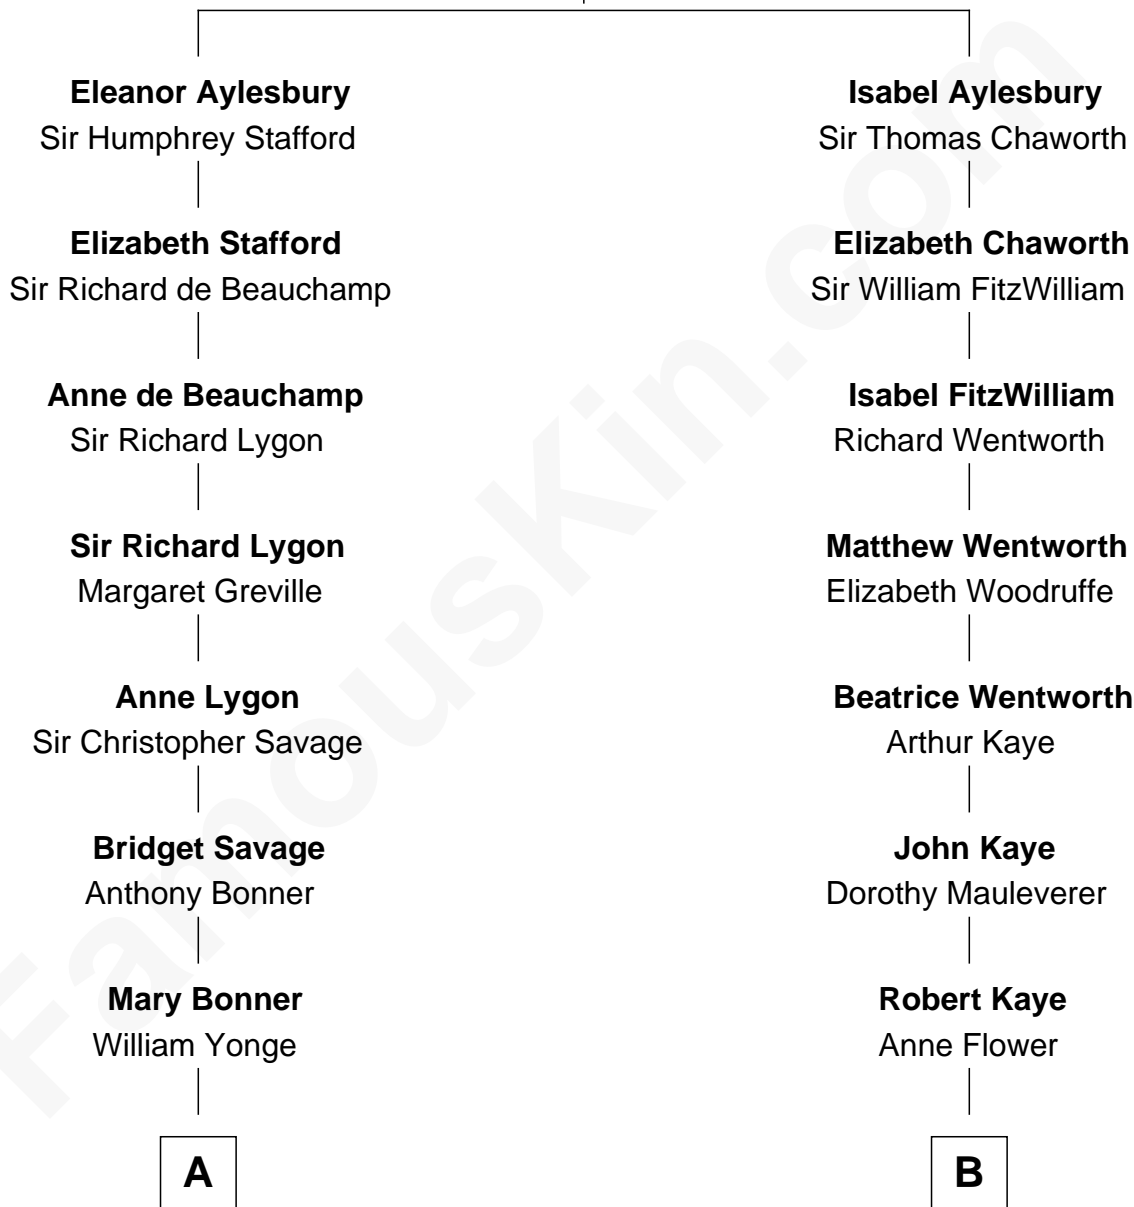

FamousKin.com
Relationship Chart of
Thomas Pynchon
American Novelist

17th cousin 2 times removed of

Story Musgrave
NASA Astronaut

Sir Thomas Aylesbury
 Katherine Pabenham

C

Marguerite Gray
John Butler Swann

Marguerite Swann
Percy Musgrave

Story Musgrave
NASA Astronaut

FamousKin.com