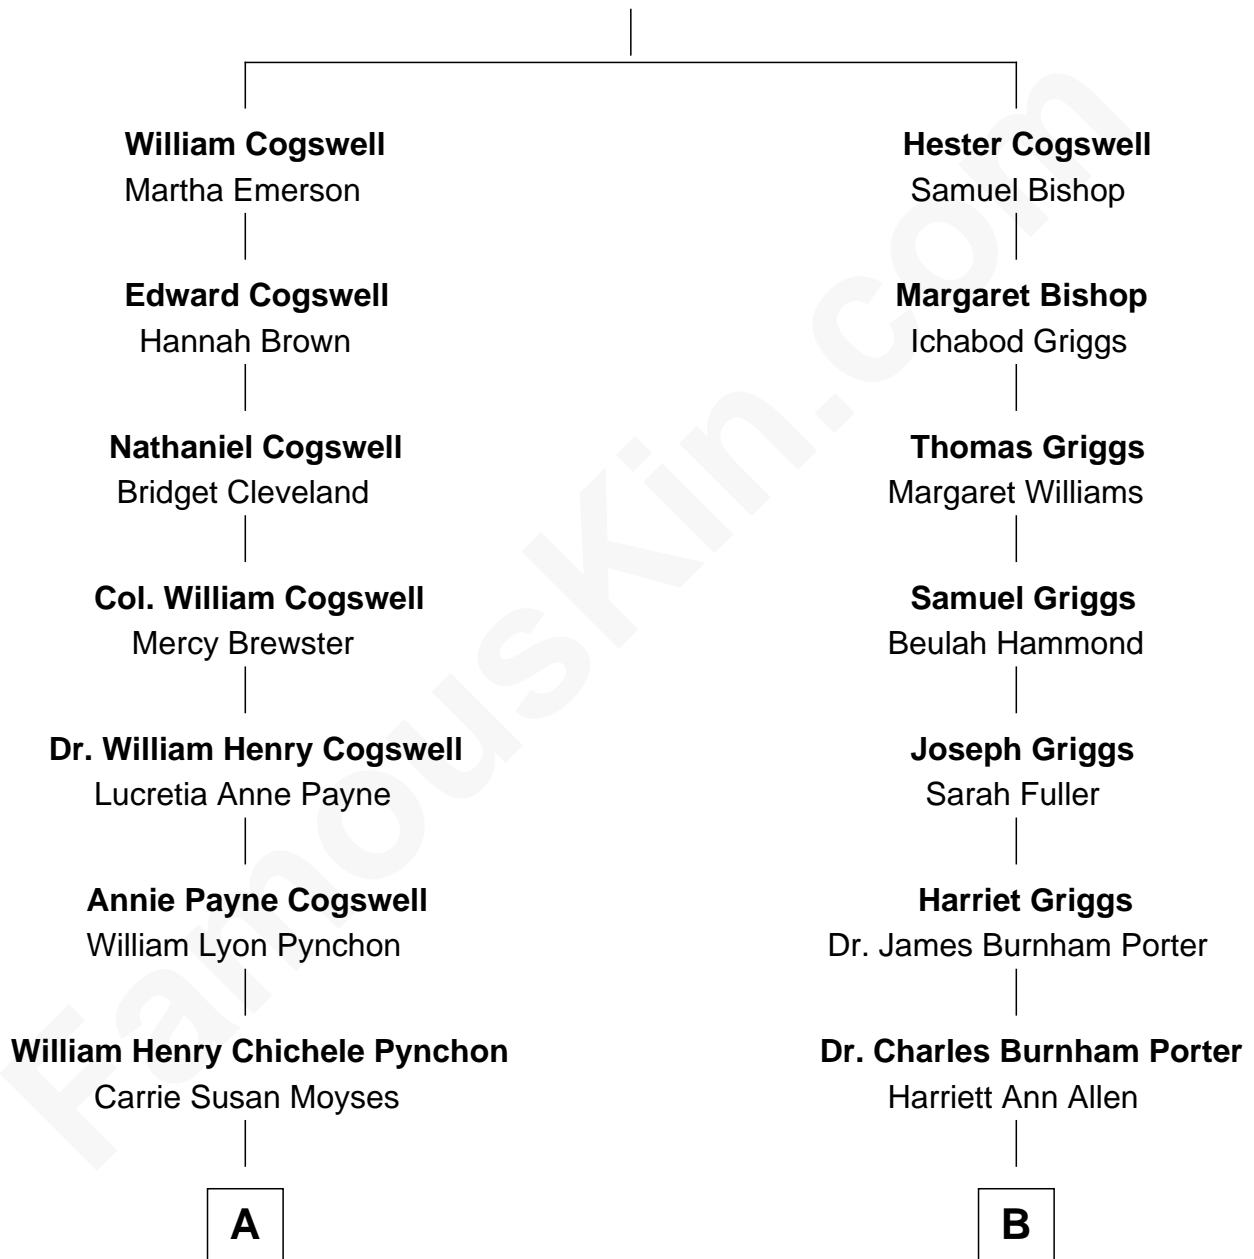

FamousKin.com
Relationship Chart of
Thomas Pynchon
American Novelist

8th cousin 1 time removed of

Story Musgrave
NASA Astronaut

William Cogswell
 Susanna Hawkes

A

Thomas Ruggles Pynchon
Catherine Frances Bennett

Thomas Pynchon
Novelist

B

Edith Elise Porter
Dr. Percy B. Musgrave

Percy Musgrave
Marguerite Swann

Story Musgrave
NASA Astronaut

FamousKin.com