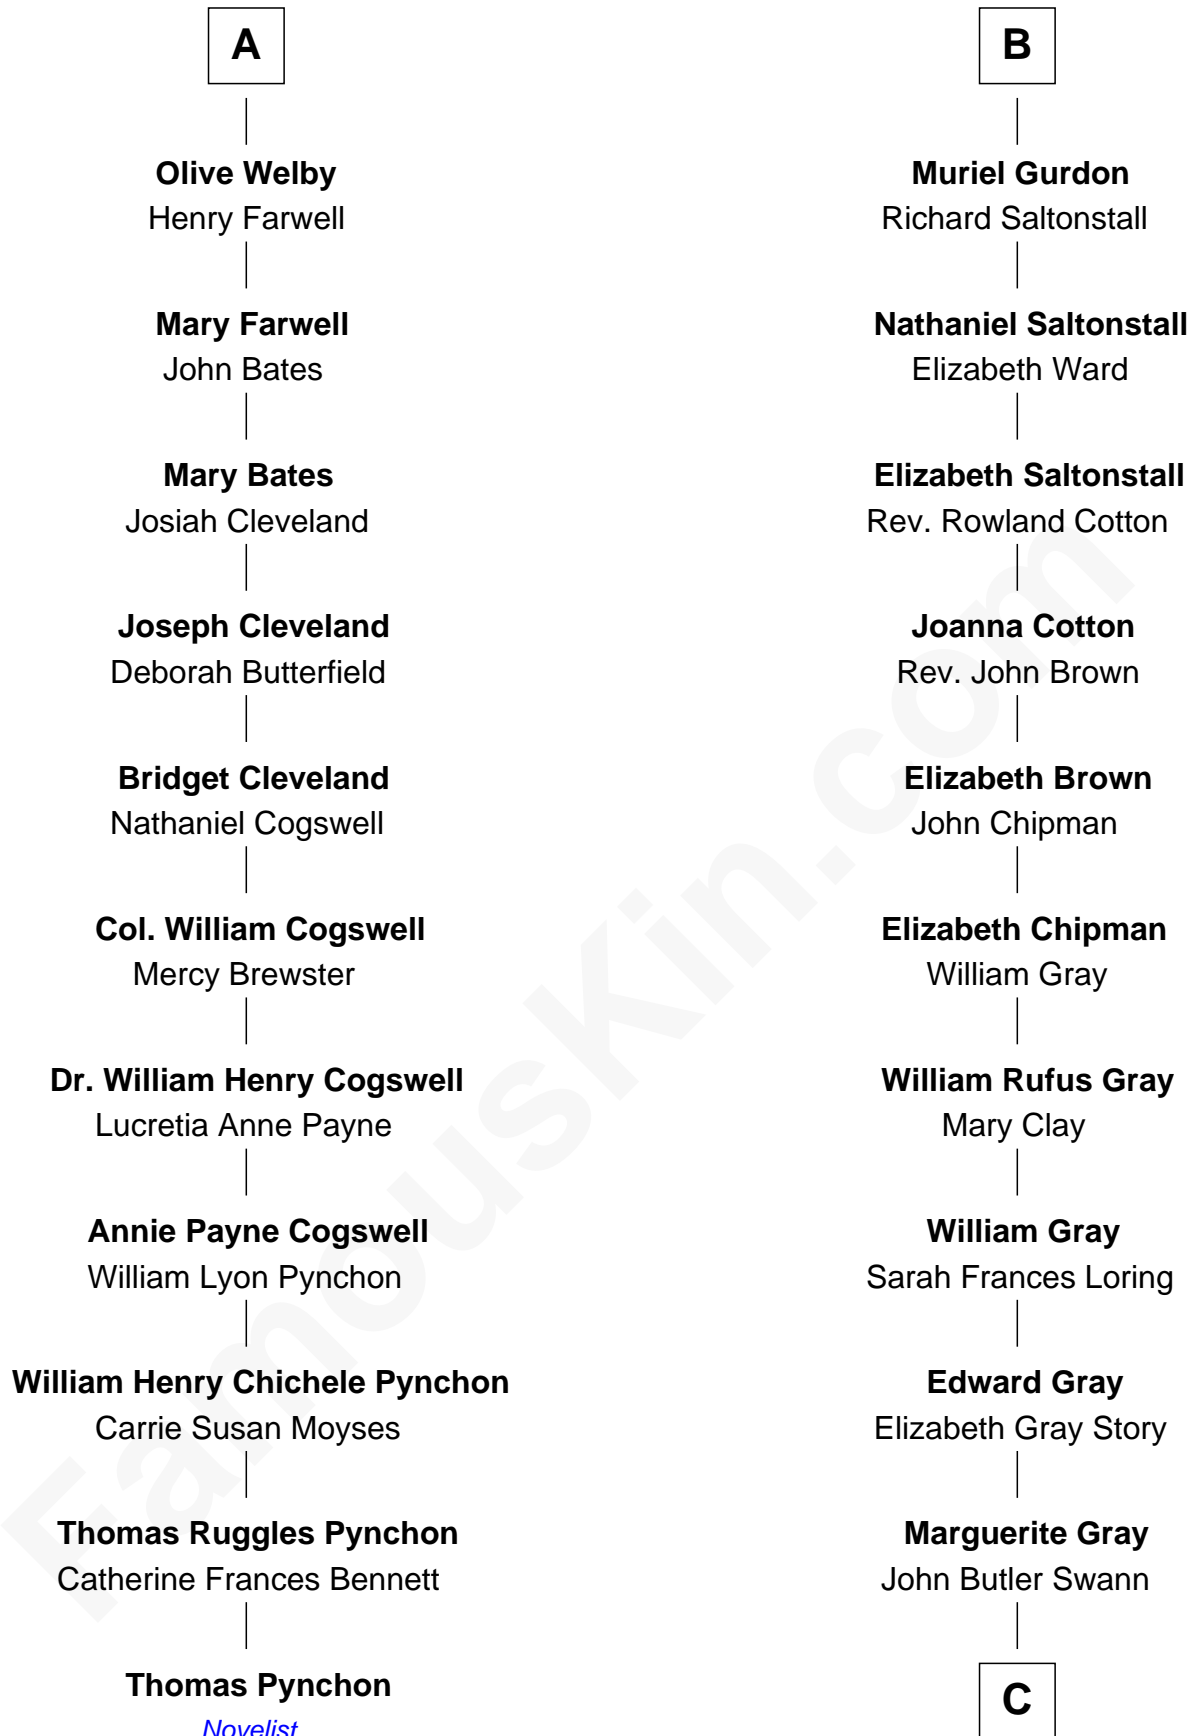

FamousKin.com
Relationship Chart of
Thomas Pynchon
American Novelist

17th cousin 1 time removed of

Story Musgrave
NASA Astronaut

Sir Reynold Grey
 Margaret de Ros

C

—
Marguerite Swann

Percy Musgrave

—
Story Musgrave

NASA Astronaut

FamousKin.com