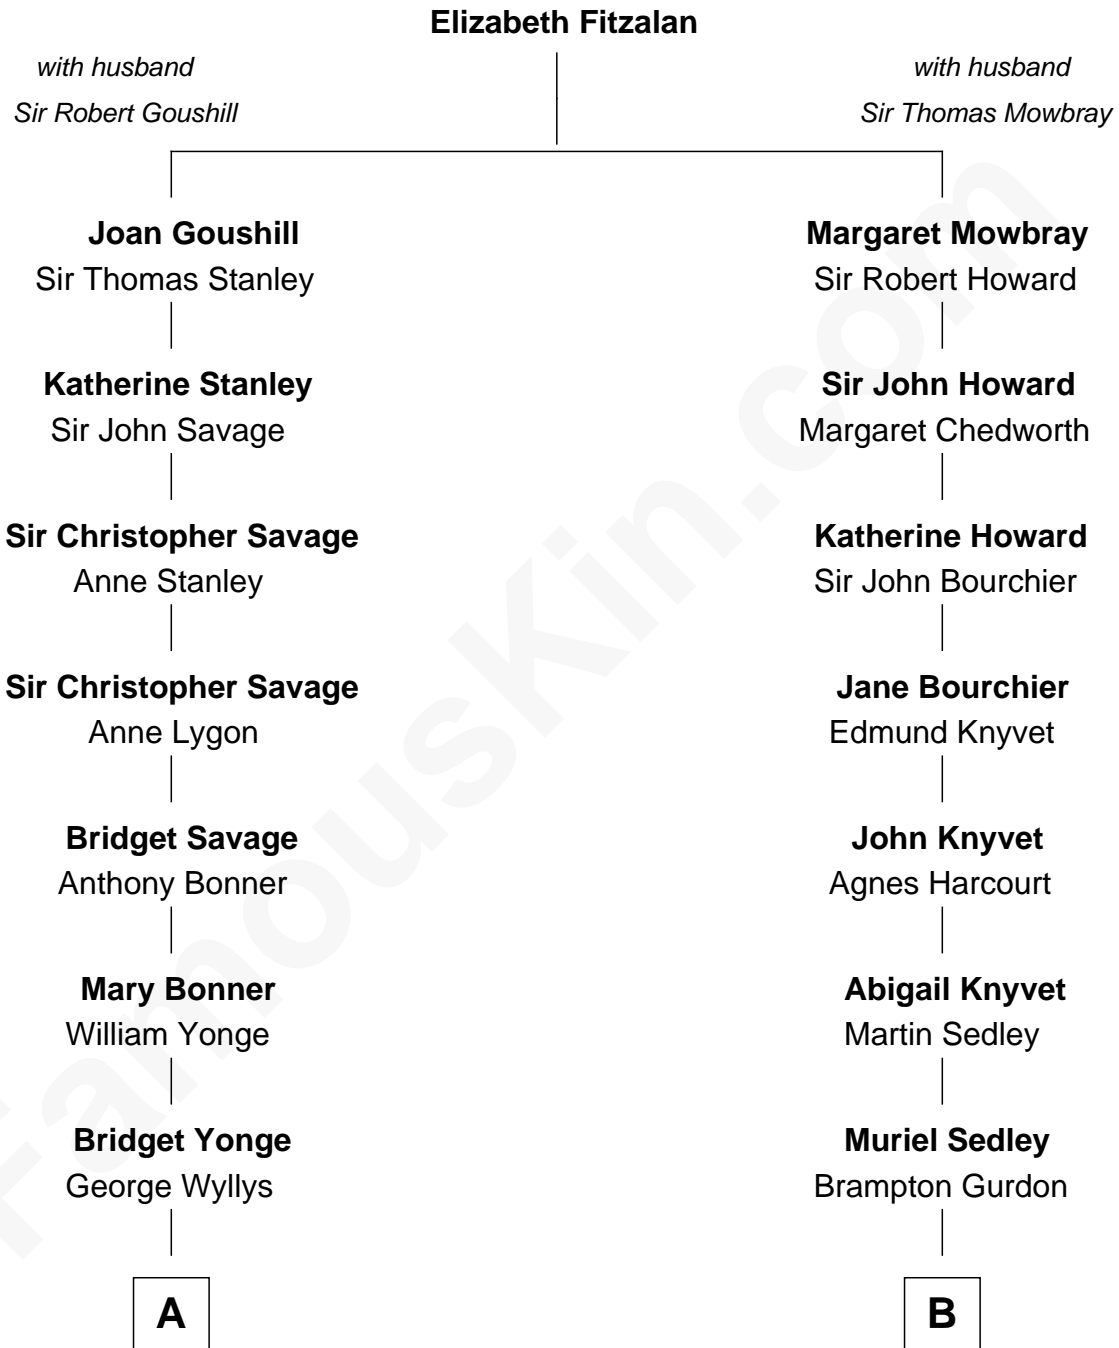

FamousKin.com

Relationship Chart of

Thomas Pynchon

American Novelist

16th cousin 2 times removed of

Story Musgrave
NASA Astronaut

C

—
Marguerite Swann

Percy Musgrave

—
Story Musgrave

NASA Astronaut

FamousKin.com