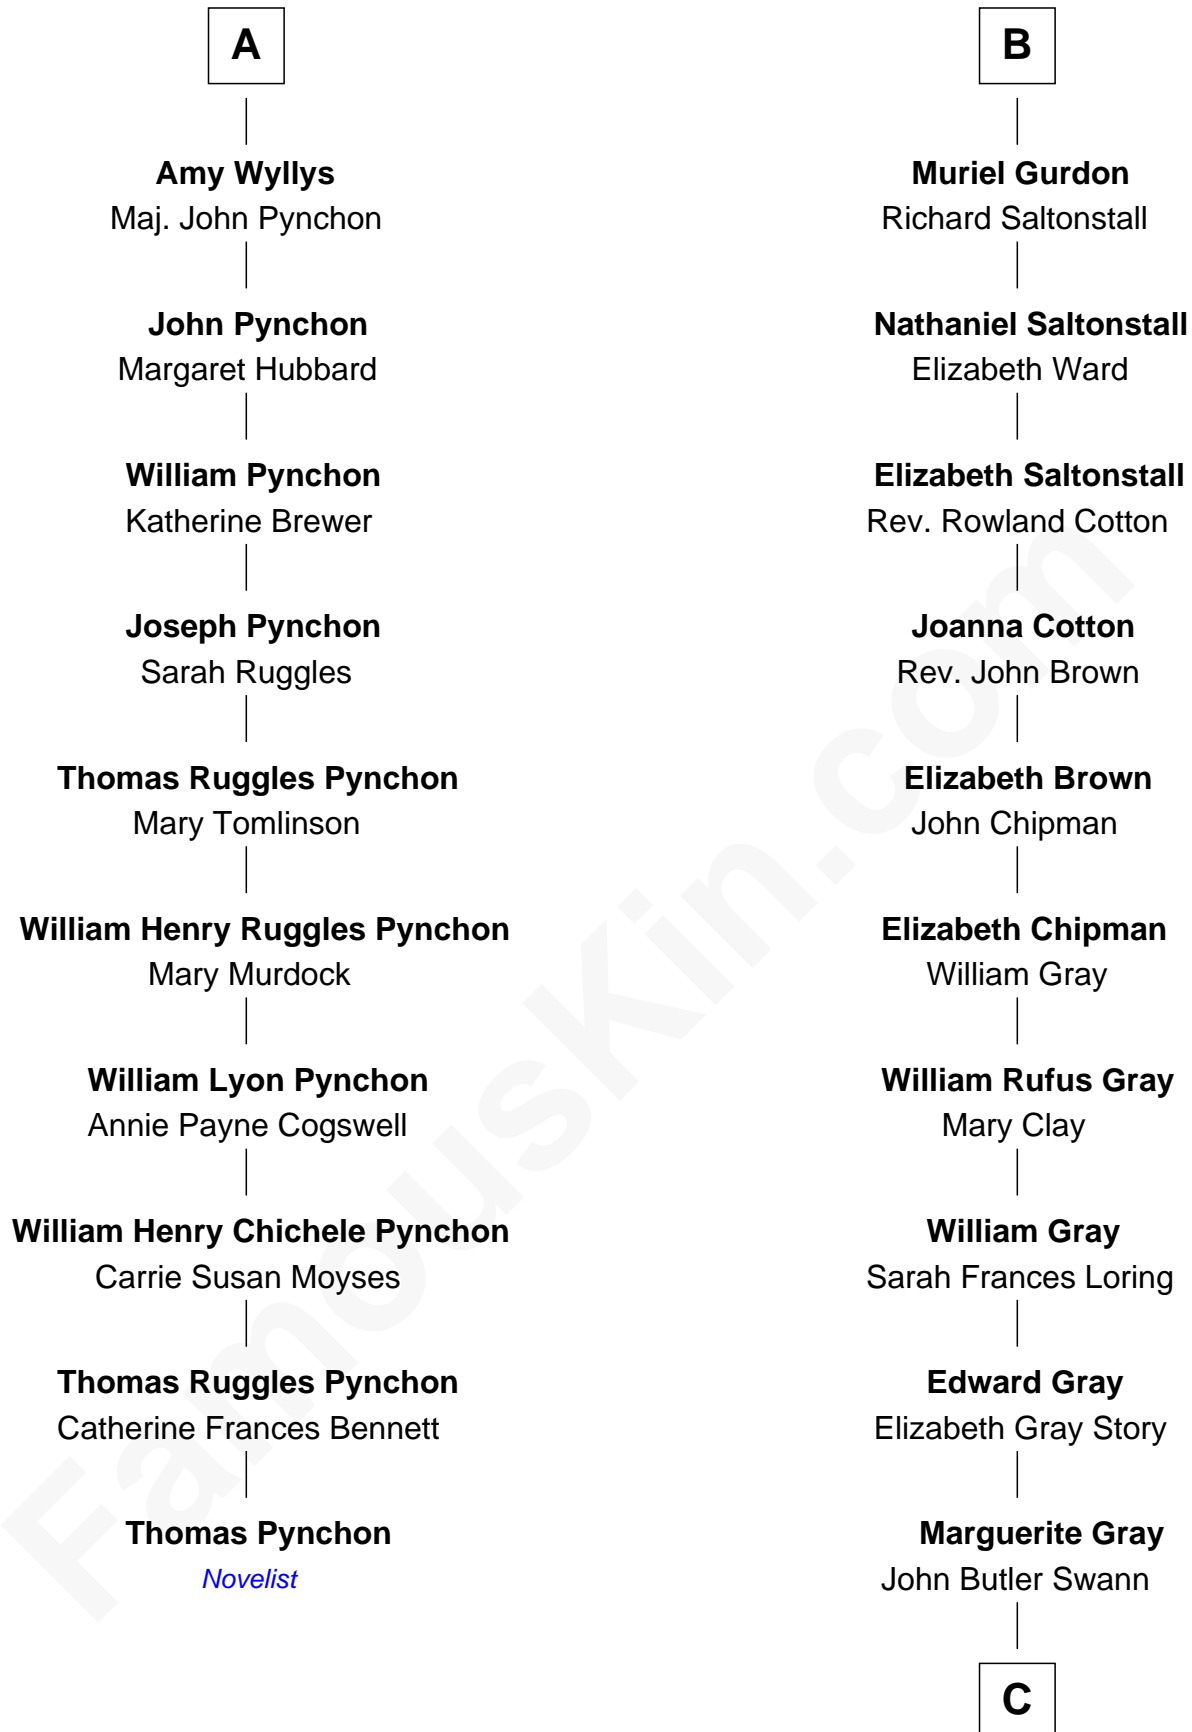

FamousKin.com

Relationship Chart of

Thomas Pynchon

American Novelist

16th cousin 2 times removed of

Story Musgrave
NASA Astronaut

C

—
Marguerite Swann

Percy Musgrave

—
Story Musgrave

NASA Astronaut

FamousKin.com