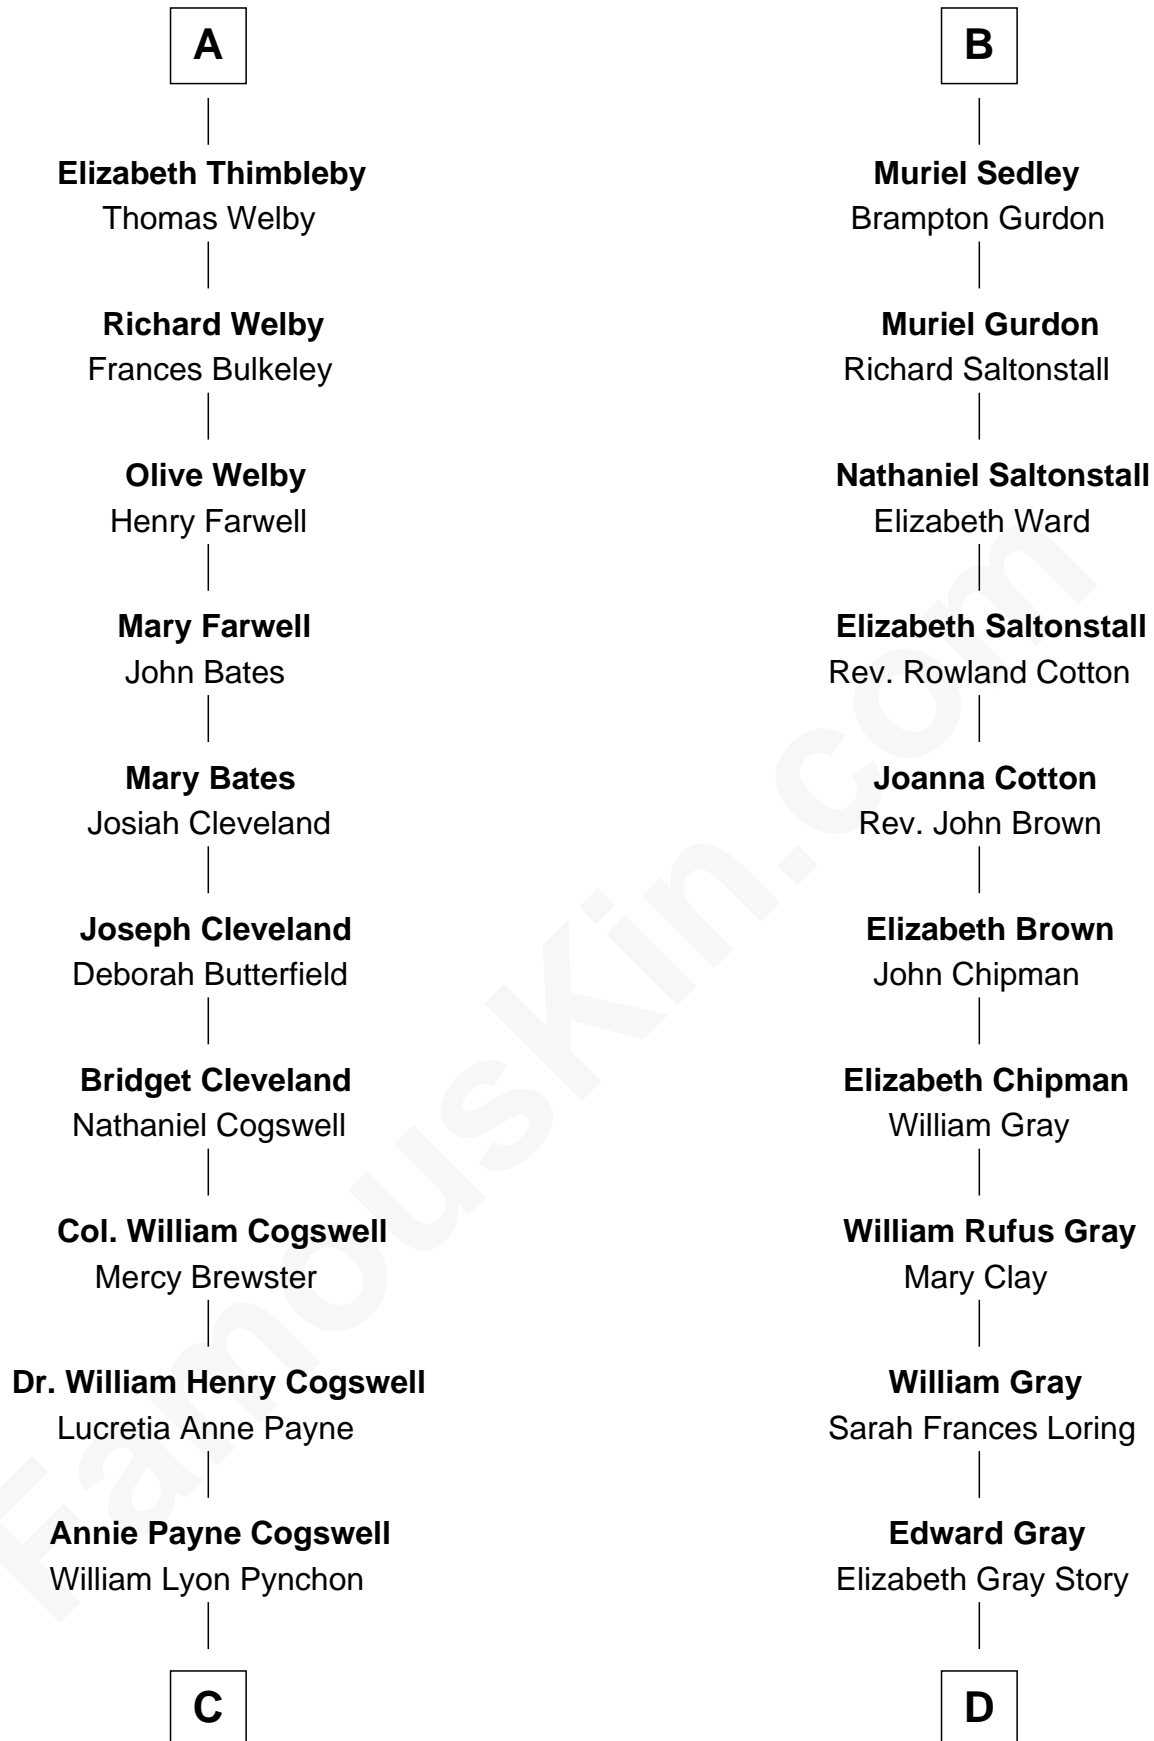

FamousKin.com

Relationship Chart of

Thomas Pynchon

American Novelist

19th cousin of

Story Musgrave

NASA Astronaut

John de Mowbray
Elizabeth de Segrave

C

William Henry Chichele Pynchon

Carrie Susan Moyses

Thomas Ruggles Pynchon

Catherine Frances Bennett

Thomas Pynchon

Novelist

D

Marguerite Gray

John Butler Swann

Marguerite Swann

Percy Musgrave

Story Musgrave

NASA Astronaut

FamousKin.com