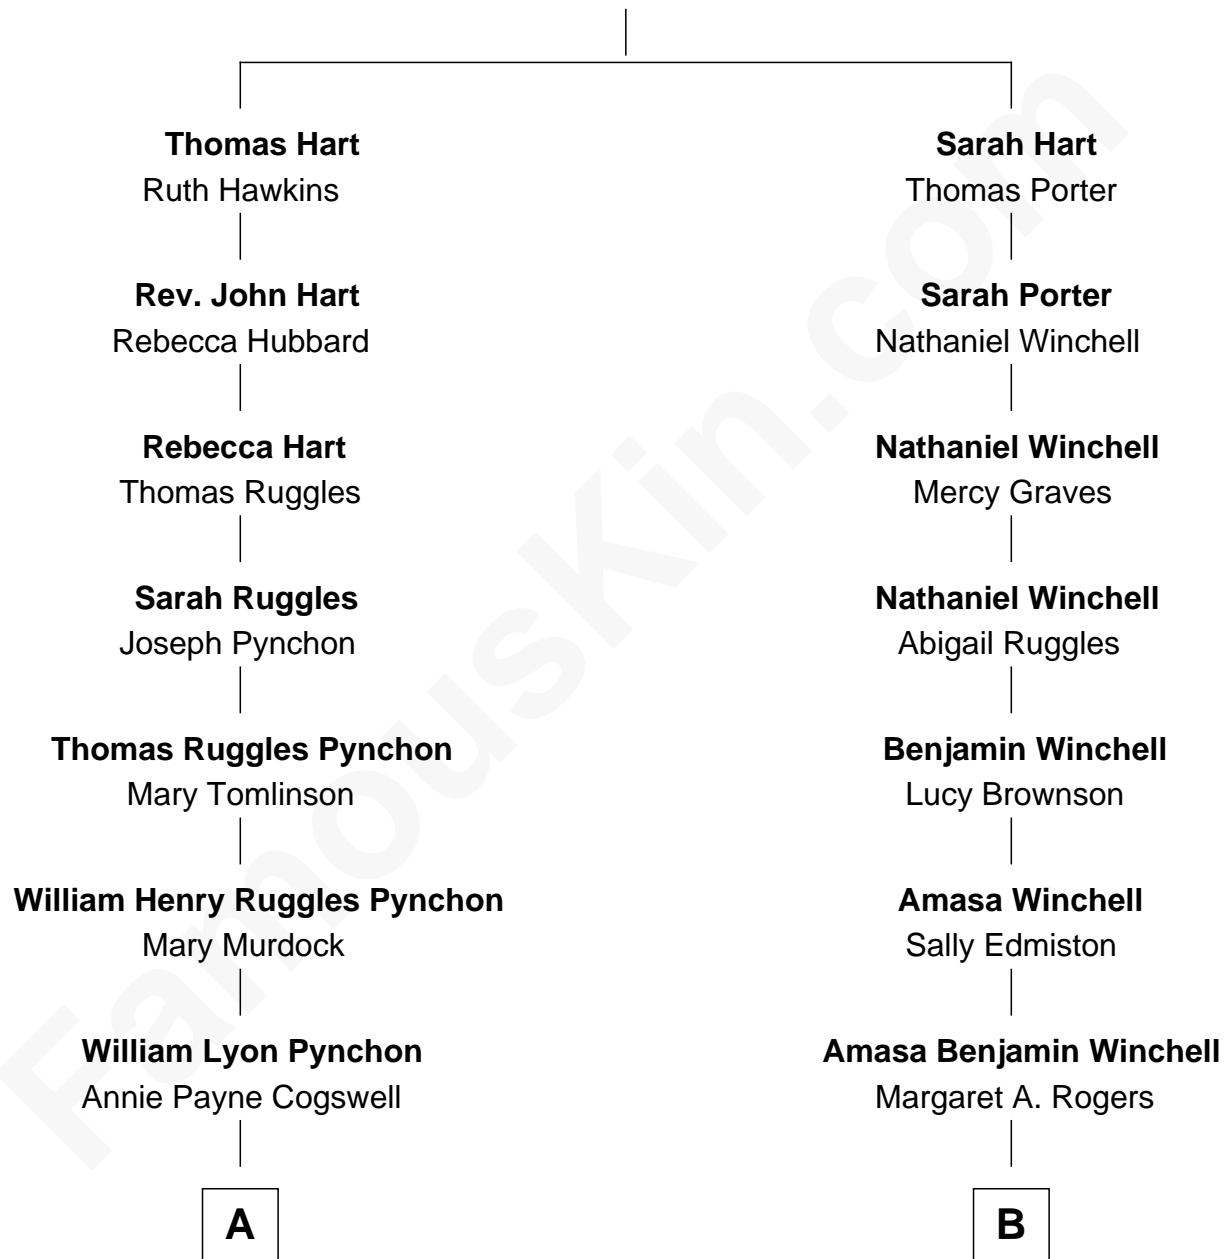

FamousKin.com

Relationship Chart of

Thomas Pynchon

American Novelist

9th cousin 2 times removed of

Anna Faris
TV and Movie Actress

Stephen Hart

A

William Henry Chichele Pynchon

Carrie Susan Moyses

Thomas Ruggles Pynchon

Catherine Frances Bennett

Thomas Pynchon

Novelist

B

Roger Williams Winchell

Arminta Vance

Veronica Ream Winchell

John Bathurst

Winchell Bathurst

Minnie Madie Meins

Karen Louise Bathurst

John Homan Faris

Anna Faris