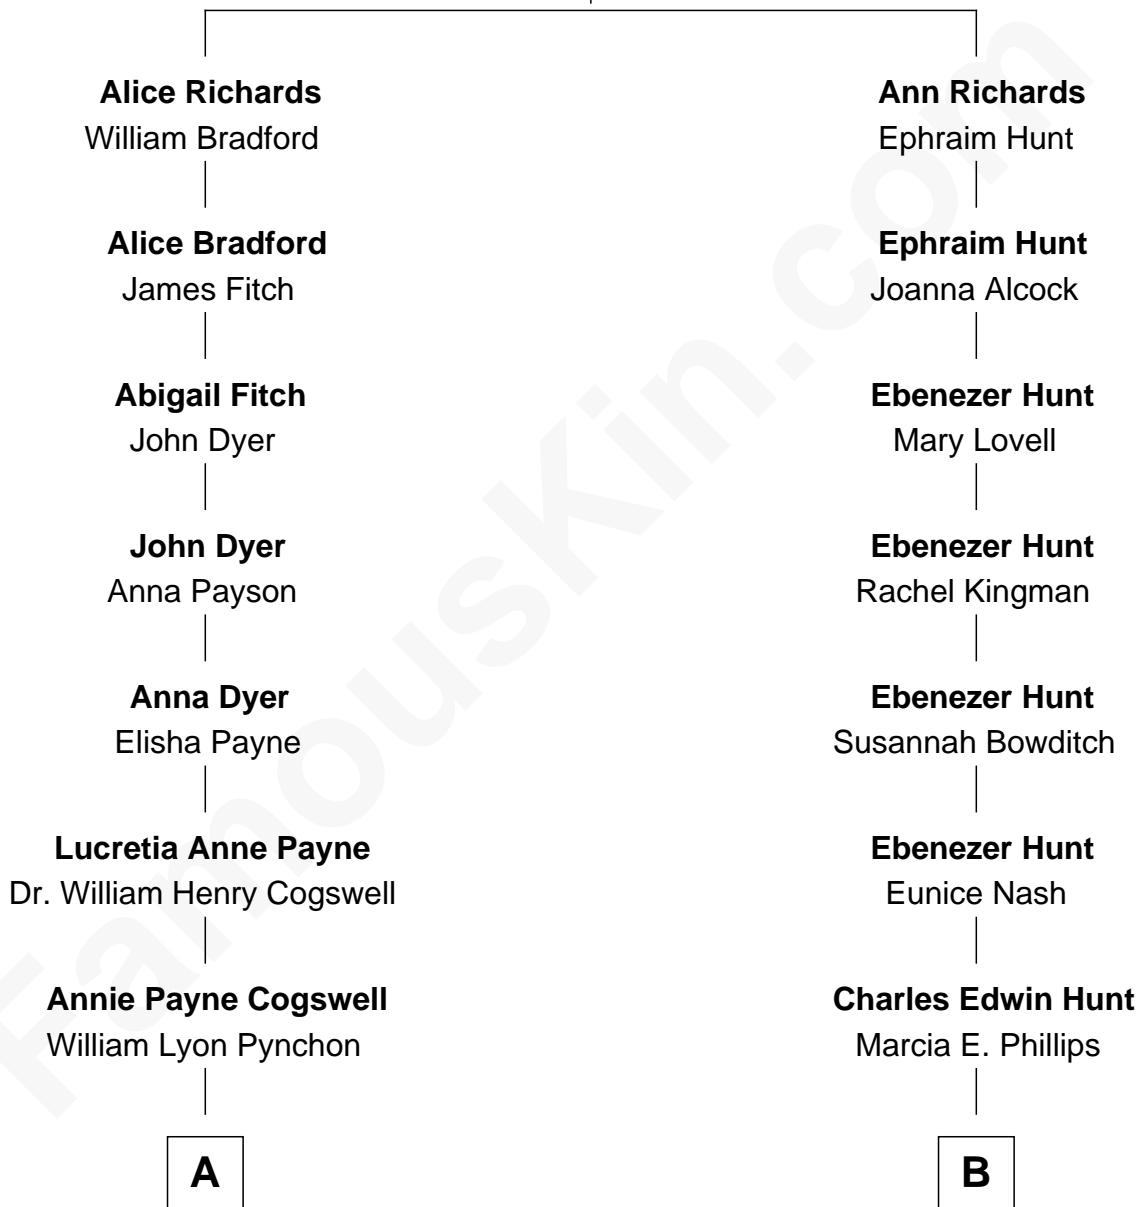

**FamousKin.com**  
**Relationship Chart of**  
**Thomas Pynchon**  
*American Novelist*

9th cousin 1 time removed of

**Linda Hunt**  
*TV and Movie Actress*

**Thomas Richards**  
 Welthian - - - - -

**A**

**William Henry Chichele Pynchon**

Carrie Susan Moyses

**Thomas Ruggles Pynchon**

Catherine Frances Bennett

**Thomas Pynchon**

*Novelist*

**B**

**Charles Phillips Hunt**

Ella Maria Read

**Charles Edwin Hunt**

Louise Phipps Davy

**Raymond Davy Hunt**

Elsie R. Doying

**Linda Hunt**

*TV and Movie Actress*