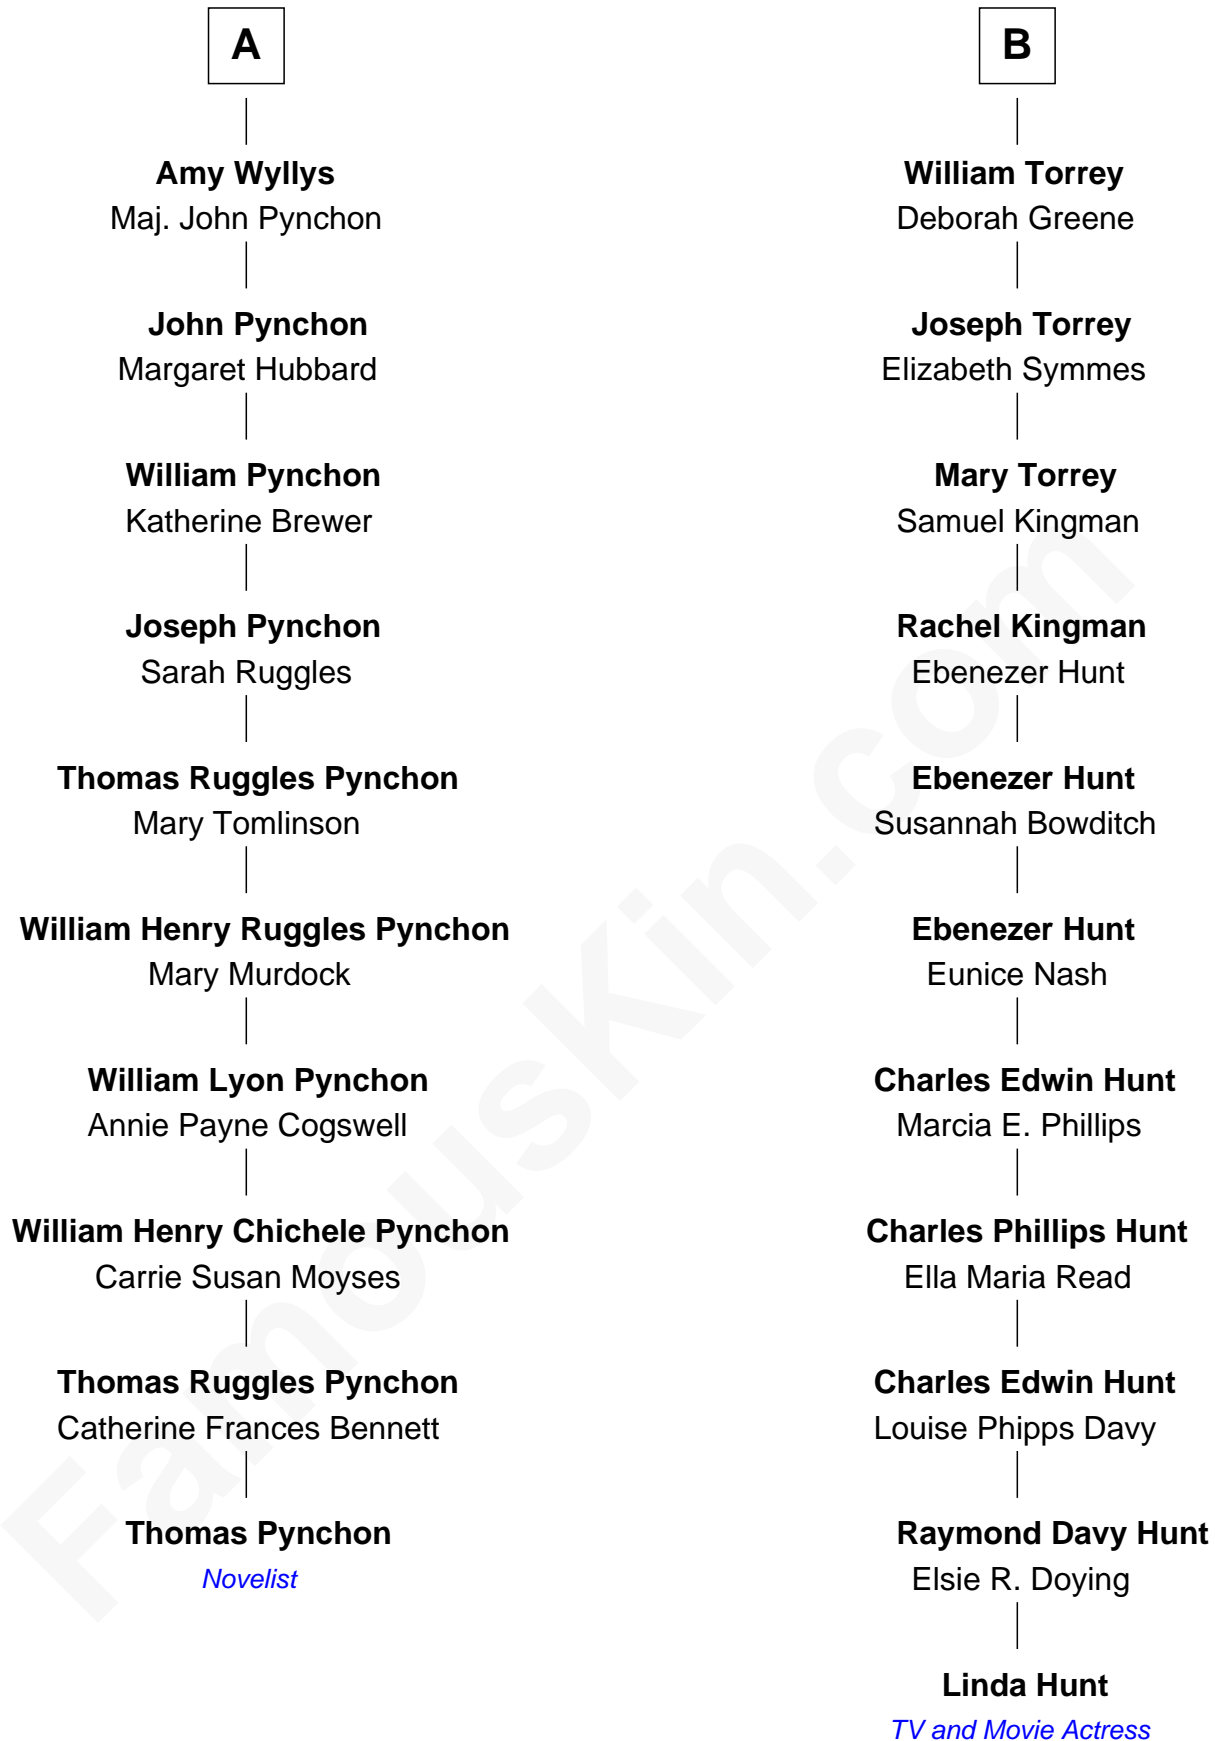

FamousKin.com
Relationship Chart of
Thomas Pynchon
American Novelist

16th cousin 1 time removed of

Linda Hunt
TV and Movie Actress

Sir Humphrey Stafford
 Eleanor Aylesbury

Linda Hunt photo by [RedCarpetReport](#) (CC BY-SA 2.0)