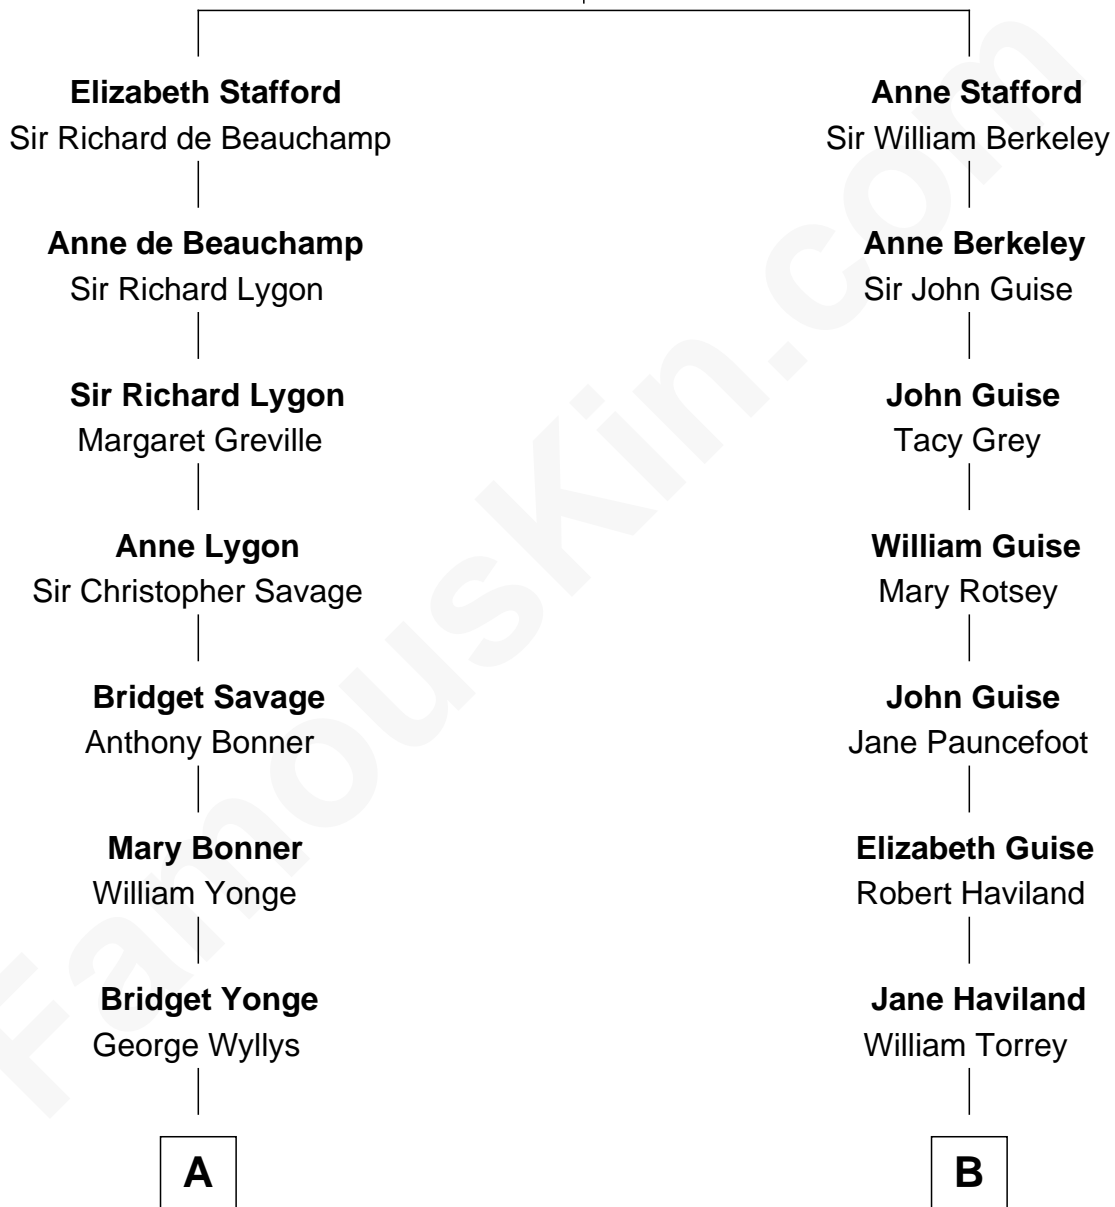

FamousKin.com
Relationship Chart of
Thomas Pynchon
American Novelist

16th cousin 1 time removed of

Linda Hunt
TV and Movie Actress

Sir Humphrey Stafford
 Eleanor Aylesbury

Linda Hunt photo by [RedCarpetReport](#) (CC BY-SA 2.0)