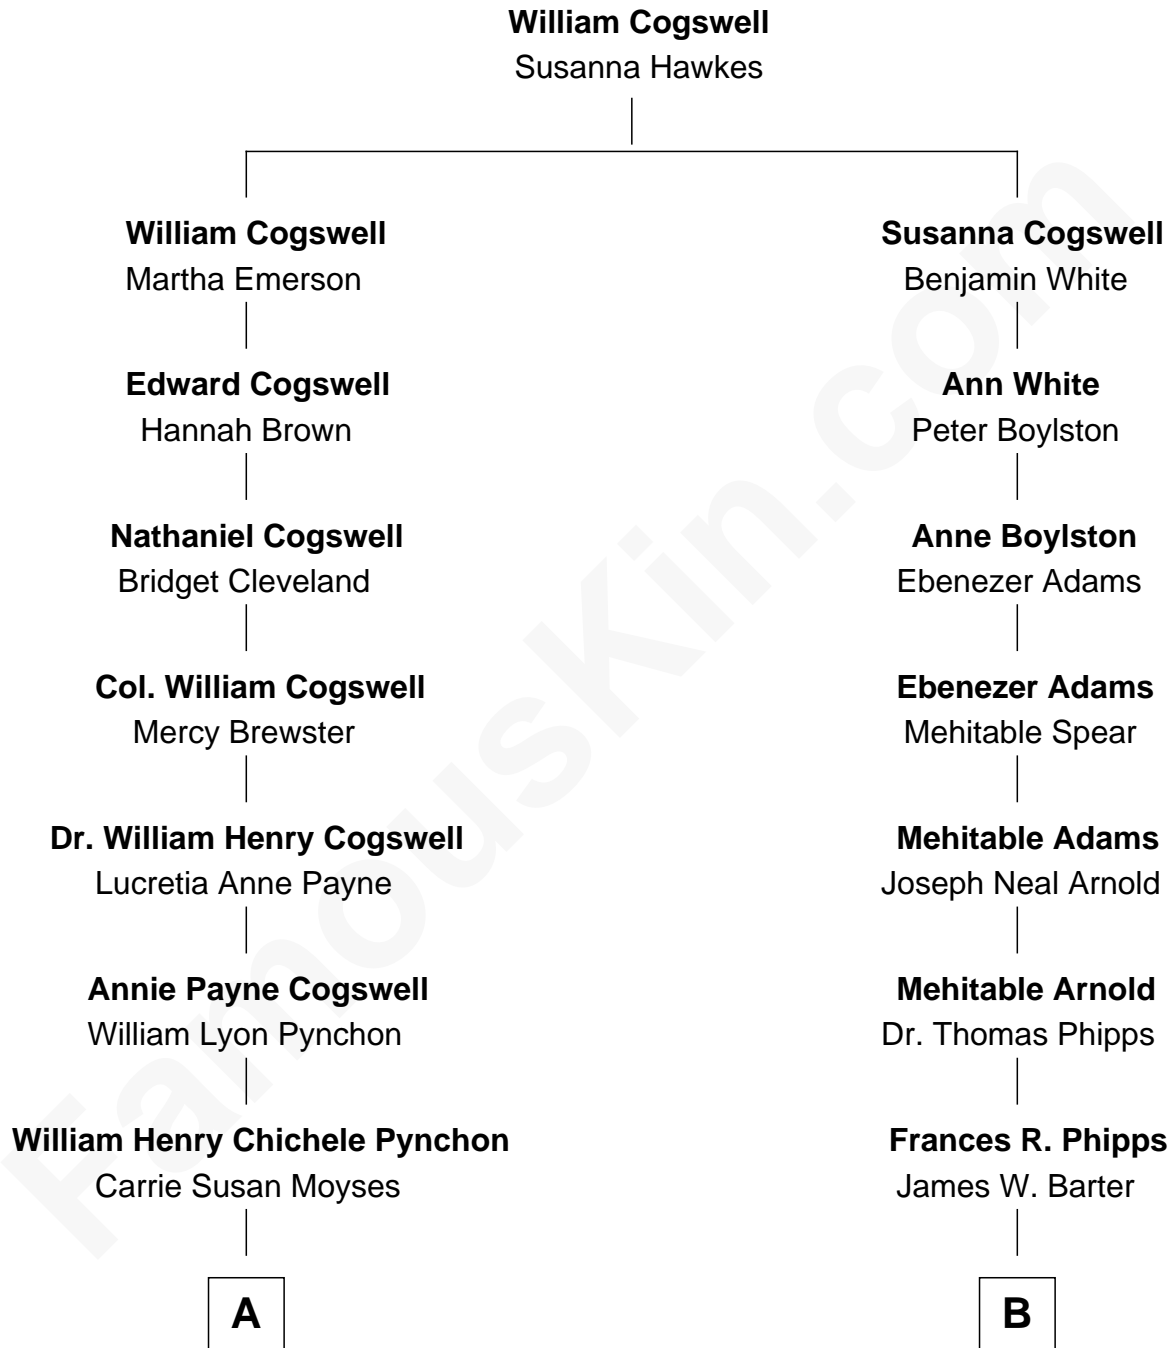

FamousKin.com

Relationship Chart of

Thomas Pynchon

American Novelist

8th cousin 2 times removed of

Linda Hunt
TV and Movie Actress

A

Thomas Ruggles Pynchon
Catherine Frances Bennett

Thomas Pynchon
Novelist

B

Helen F. Barter
Manning Charles Davy

Louise Phipps Davy
Charles Edwin Hunt

Raymond Davy Hunt
Elsie R. Doying

Linda Hunt
TV and Movie Actress