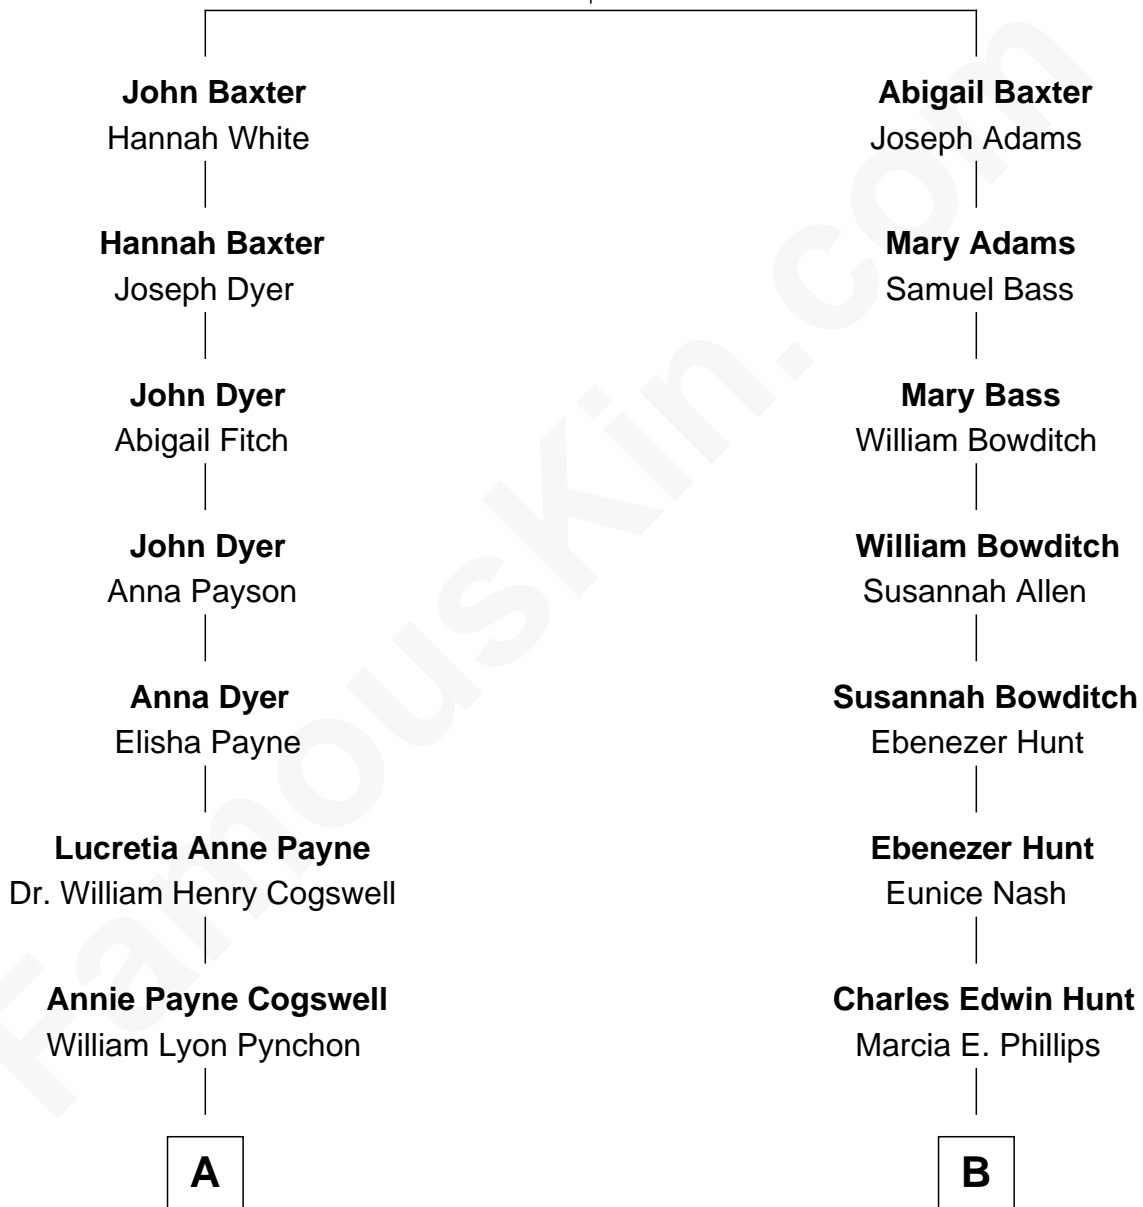

FamousKin.com
Relationship Chart of
Thomas Pynchon
American Novelist

9th cousin 1 time removed of

Linda Hunt
TV and Movie Actress

Gregory Baxter
 Margaret - - - - -

A

William Henry Chichele Pynchon

Carrie Susan Moyses

Thomas Ruggles Pynchon

Catherine Frances Bennett

Thomas Pynchon

Novelist

B

Charles Phillips Hunt

Ella Maria Read

Charles Edwin Hunt