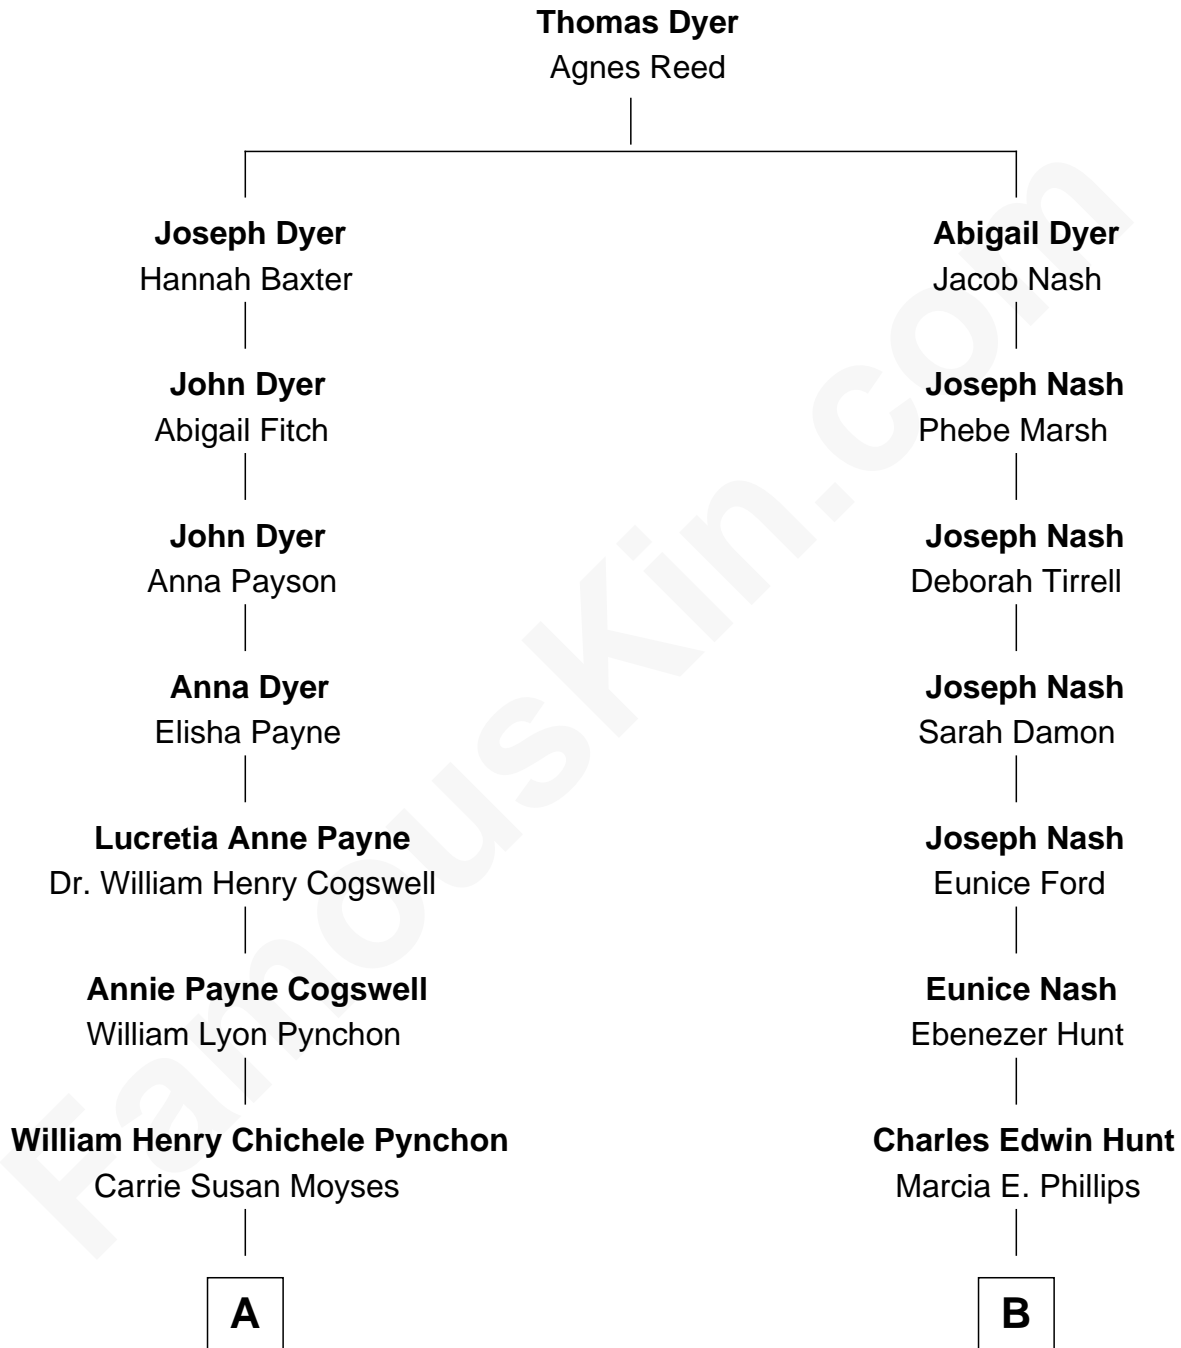

FamousKin.com

Relationship Chart of

Thomas Pynchon

American Novelist

8th cousin 2 times removed of

Linda Hunt
TV and Movie Actress

A

Thomas Ruggles Pynchon
Catherine Frances Bennett

Thomas Pynchon
Novelist

B

Charles Phillips Hunt
Ella Maria Read

Charles Edwin Hunt
Louise Phipps Davy

Raymond Davy Hunt
Elsie R. Doying

Linda Hunt
TV and Movie Actress