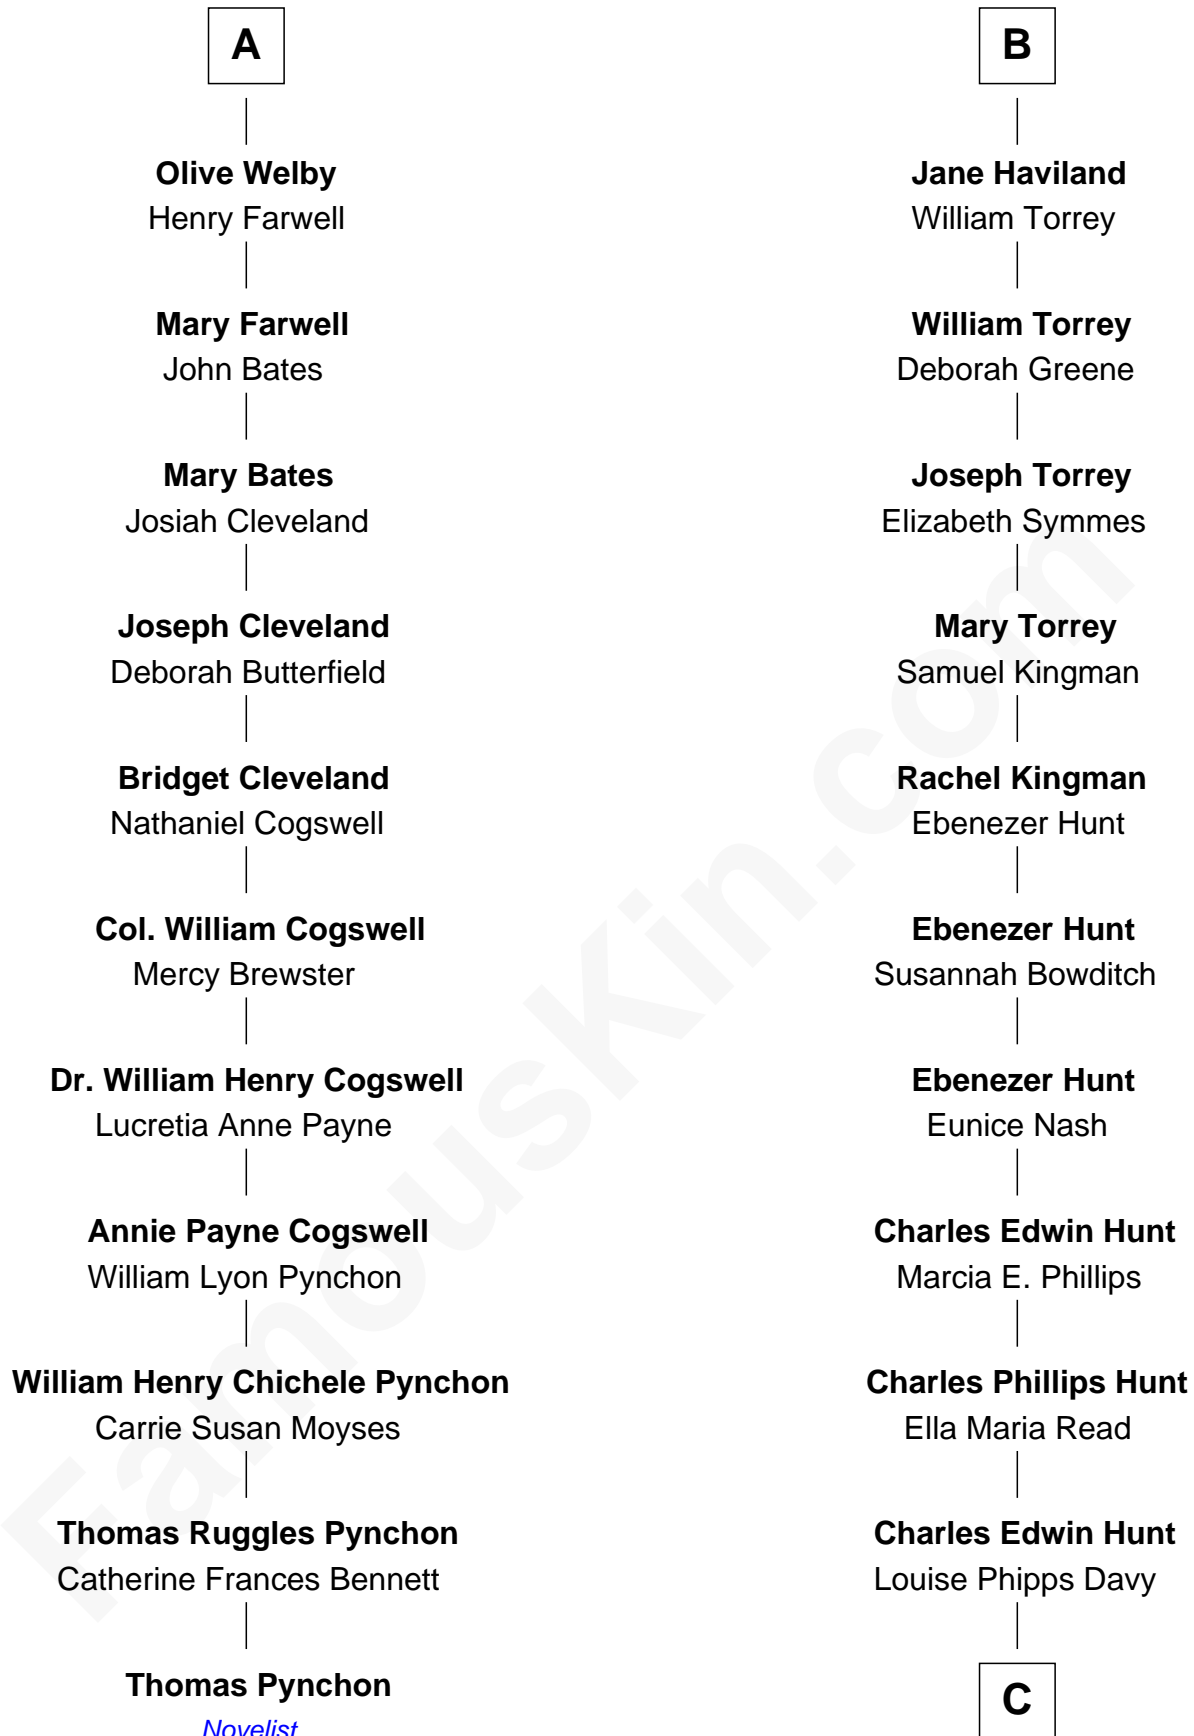

FamousKin.com

Relationship Chart of

Thomas Pynchon

American Novelist

17th cousin 1 time removed of

Linda Hunt
TV and Movie Actress

Sir Reynold Grey
Margaret de Ros

C