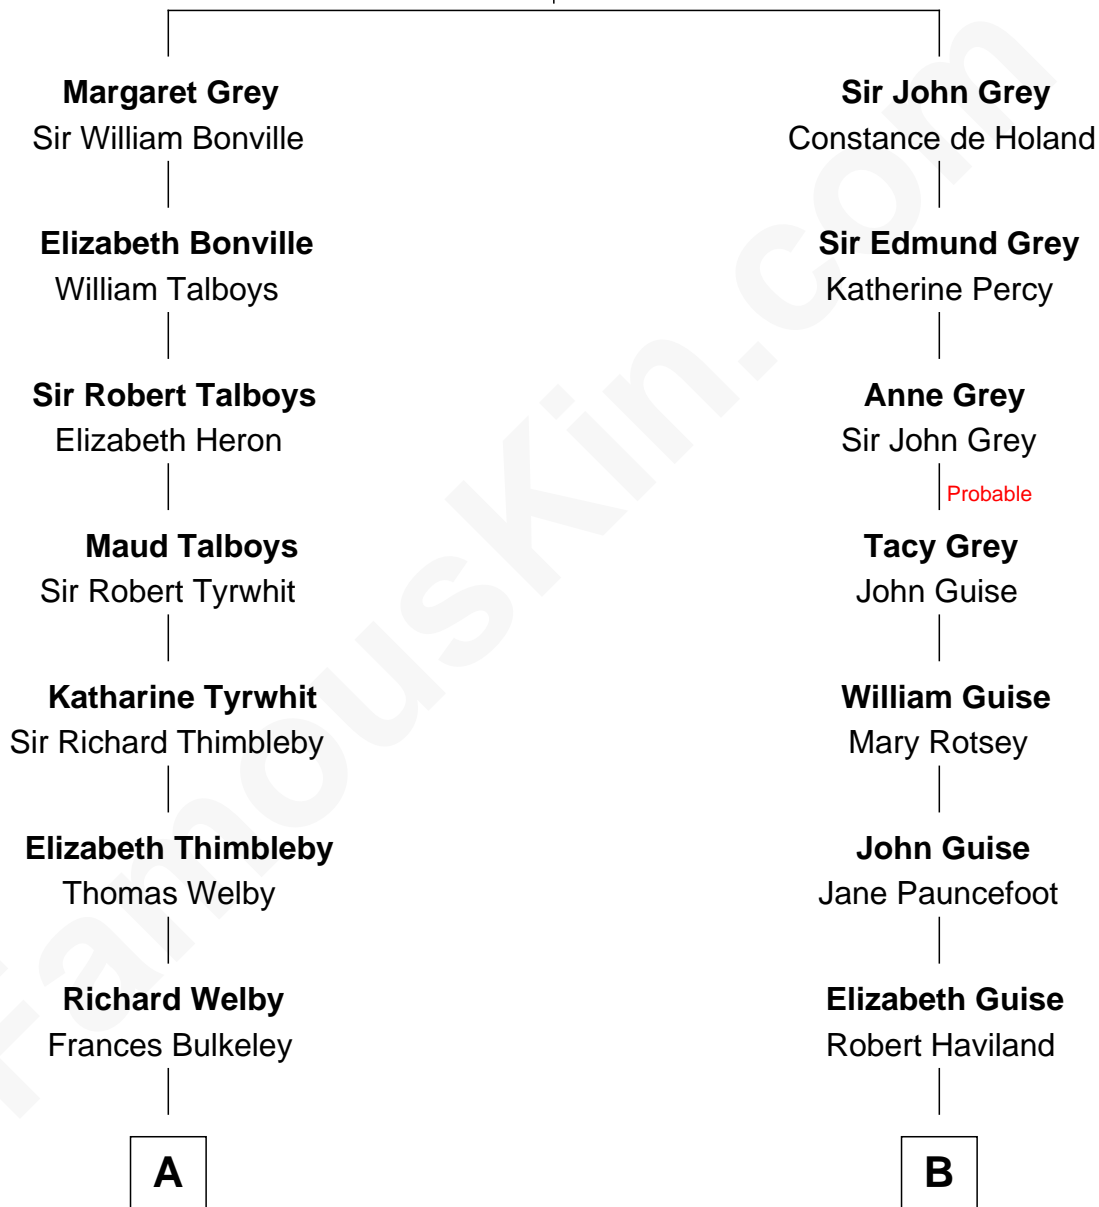

FamousKin.com

Relationship Chart of

Thomas Pynchon

American Novelist

17th cousin 1 time removed of

Linda Hunt
TV and Movie Actress

Sir Reynold Grey
Margaret de Ros

C