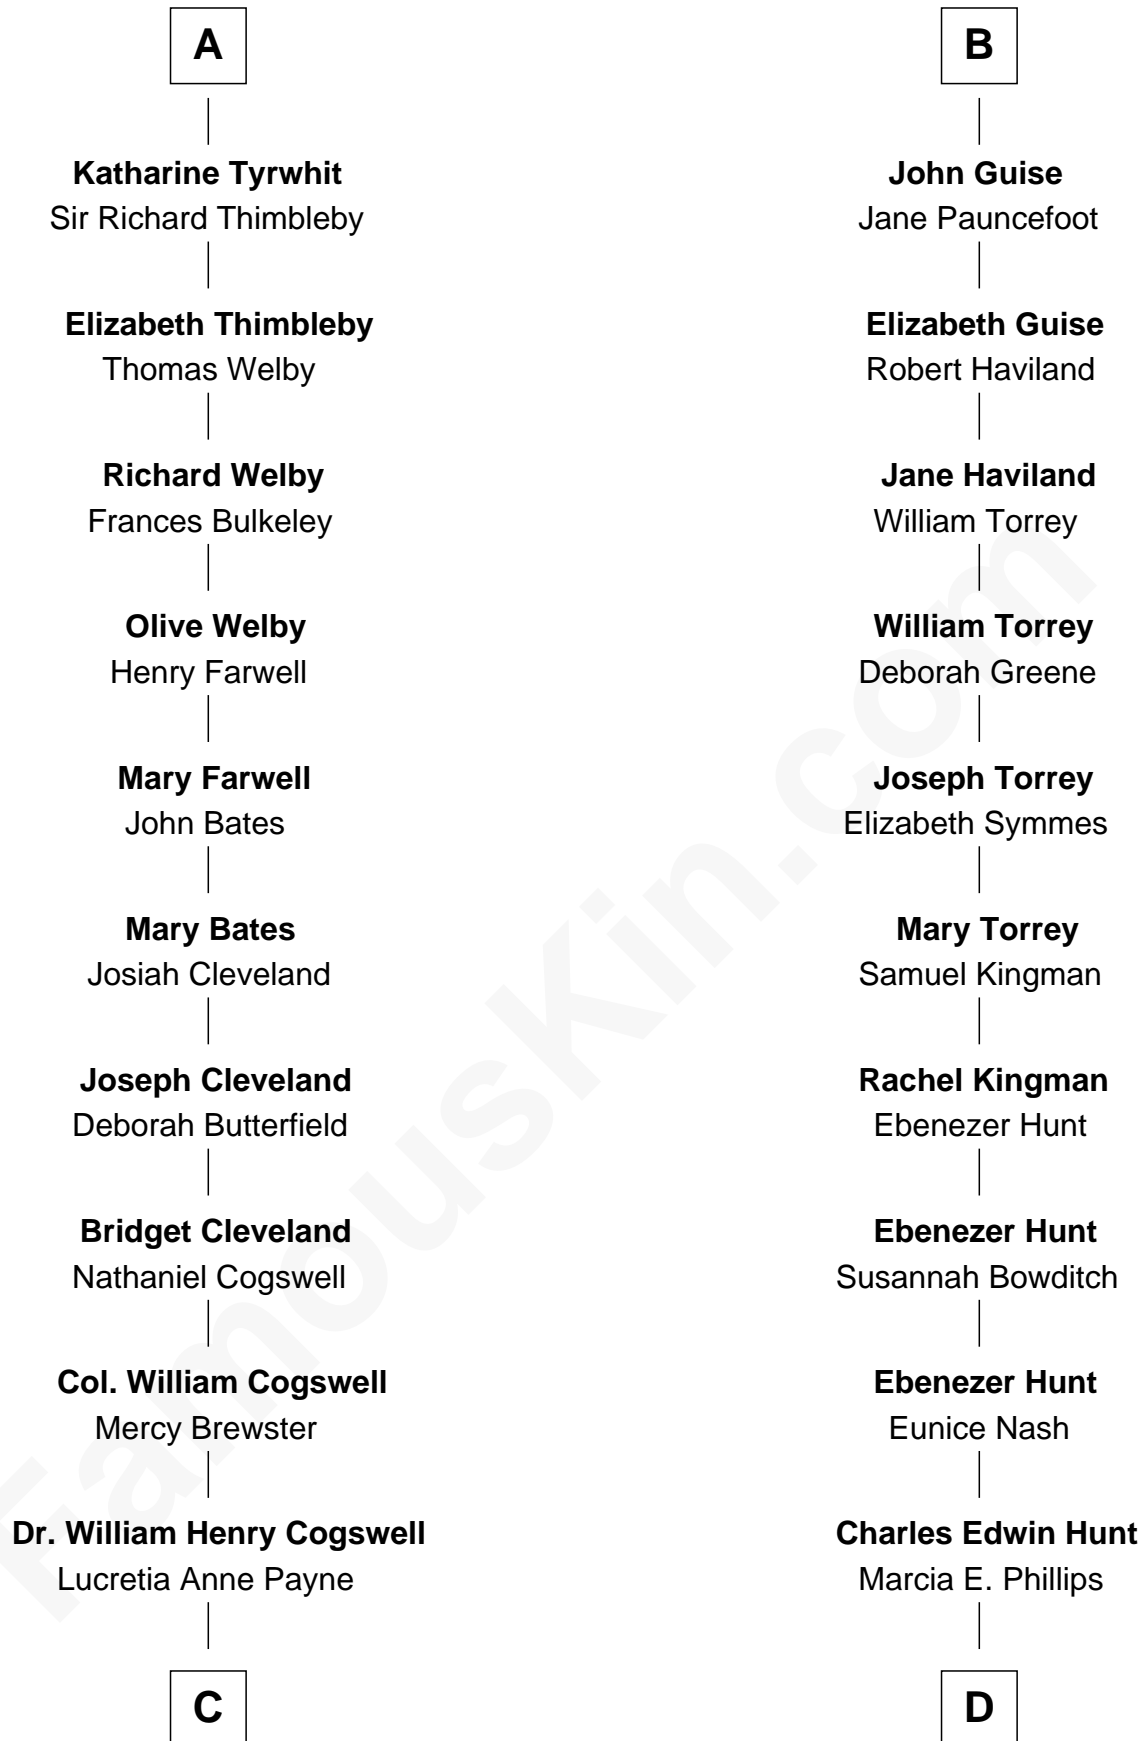

FamousKin.com Relationship Chart of

Thomas Pynchon

American Novelist

20th cousin of

Linda Hunt

TV and Movie Actress

Sir Robert de Holland

Maude la Zouche

C

Annie Payne Cogswell

William Lyon Pynchon

William Henry Chichele Pynchon

Carrie Susan Moyses

Thomas Ruggles Pynchon

Catherine Frances Bennett

Thomas Pynchon