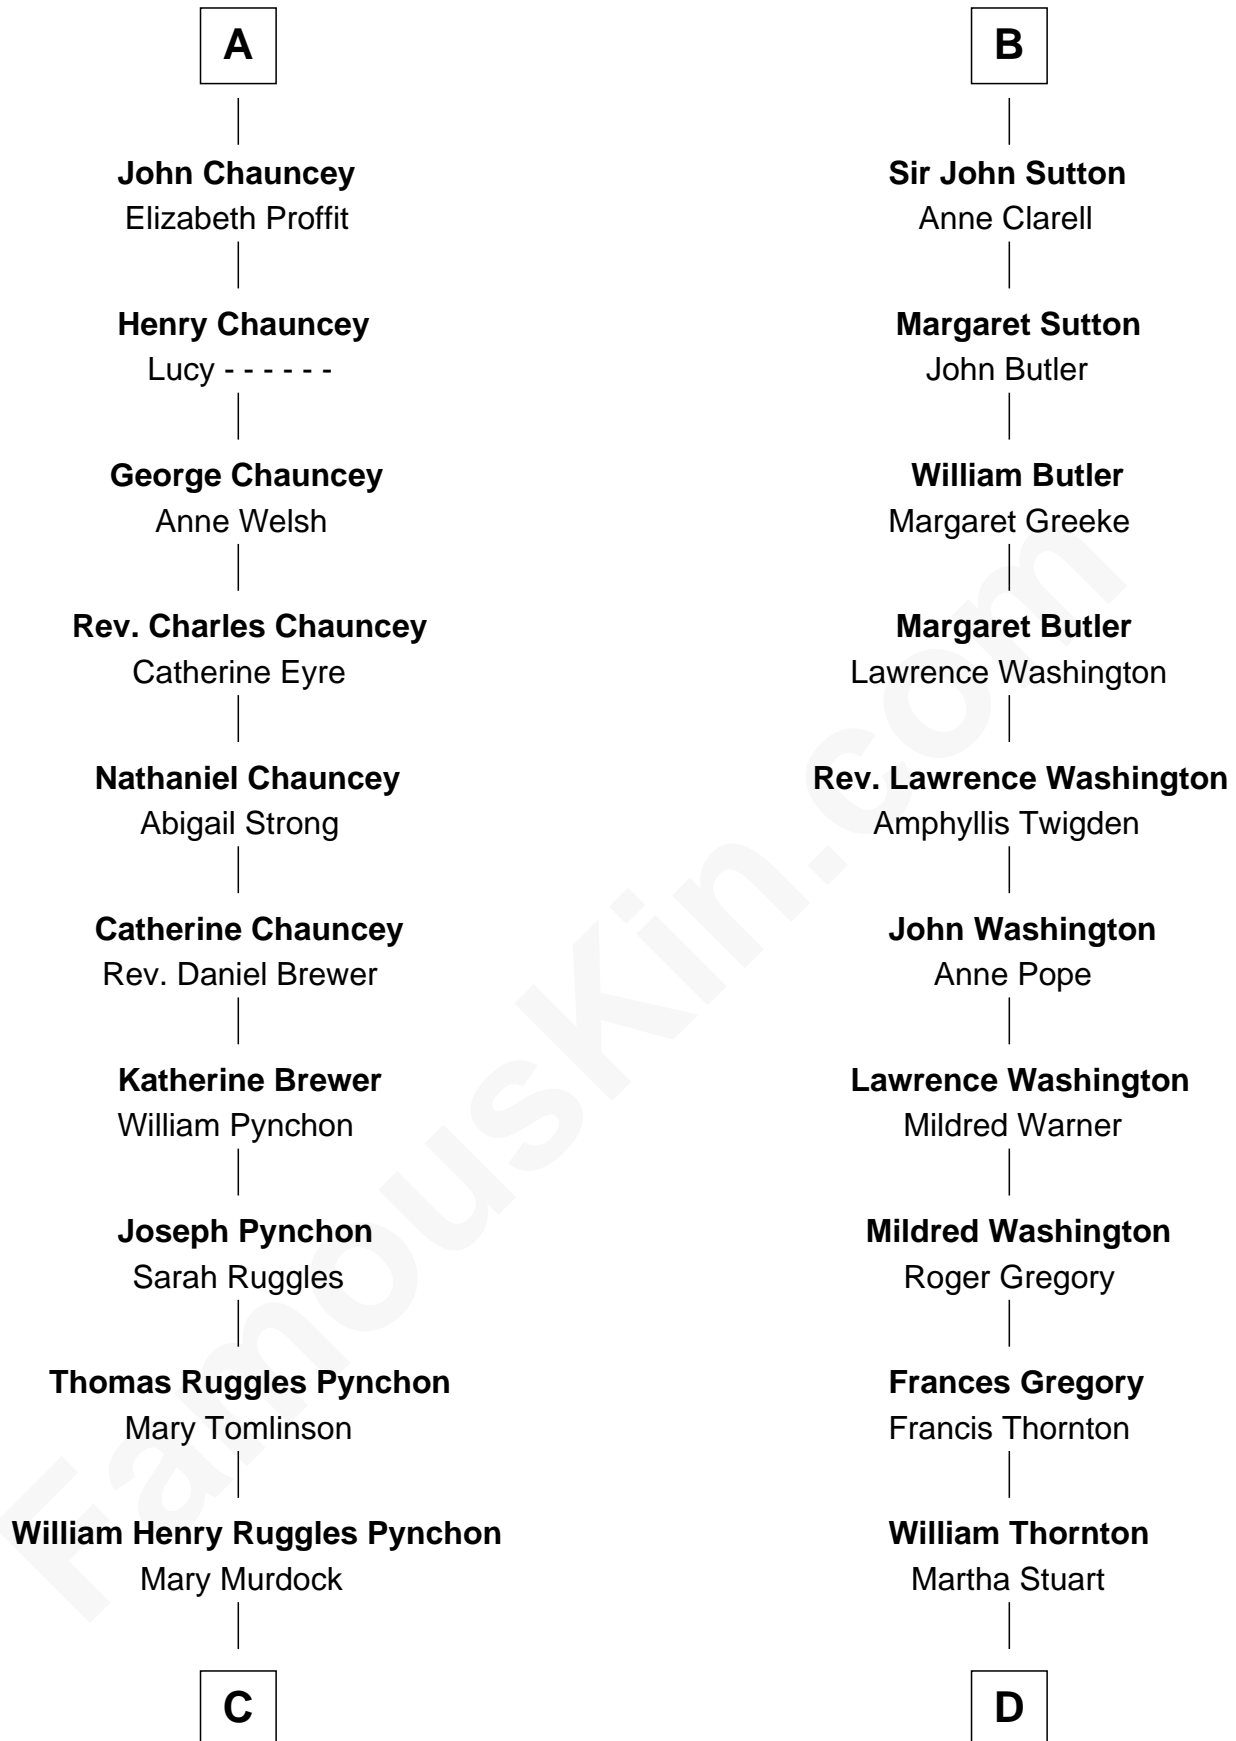

**FamousKin.com**  
**Relationship Chart of**  
**Thomas Pynchon**  
*American Novelist*

20th cousin 1 time removed of  
**General George S. Patton**  
*U.S. Army - World War II*

**C**

**William Lyon Pynchon**  
Annie Payne Cogswell

**William Henry Chichele Pynchon**  
Carrie Susan Moyses

**Thomas Ruggles Pynchon**  
Catherine Frances Bennett

**Thomas Pynchon**  
*Novelist*

**D**

**William Thorton**  
Eleanor Thompson

**Susanna Thompson Thorton**  
Andrew Glassell