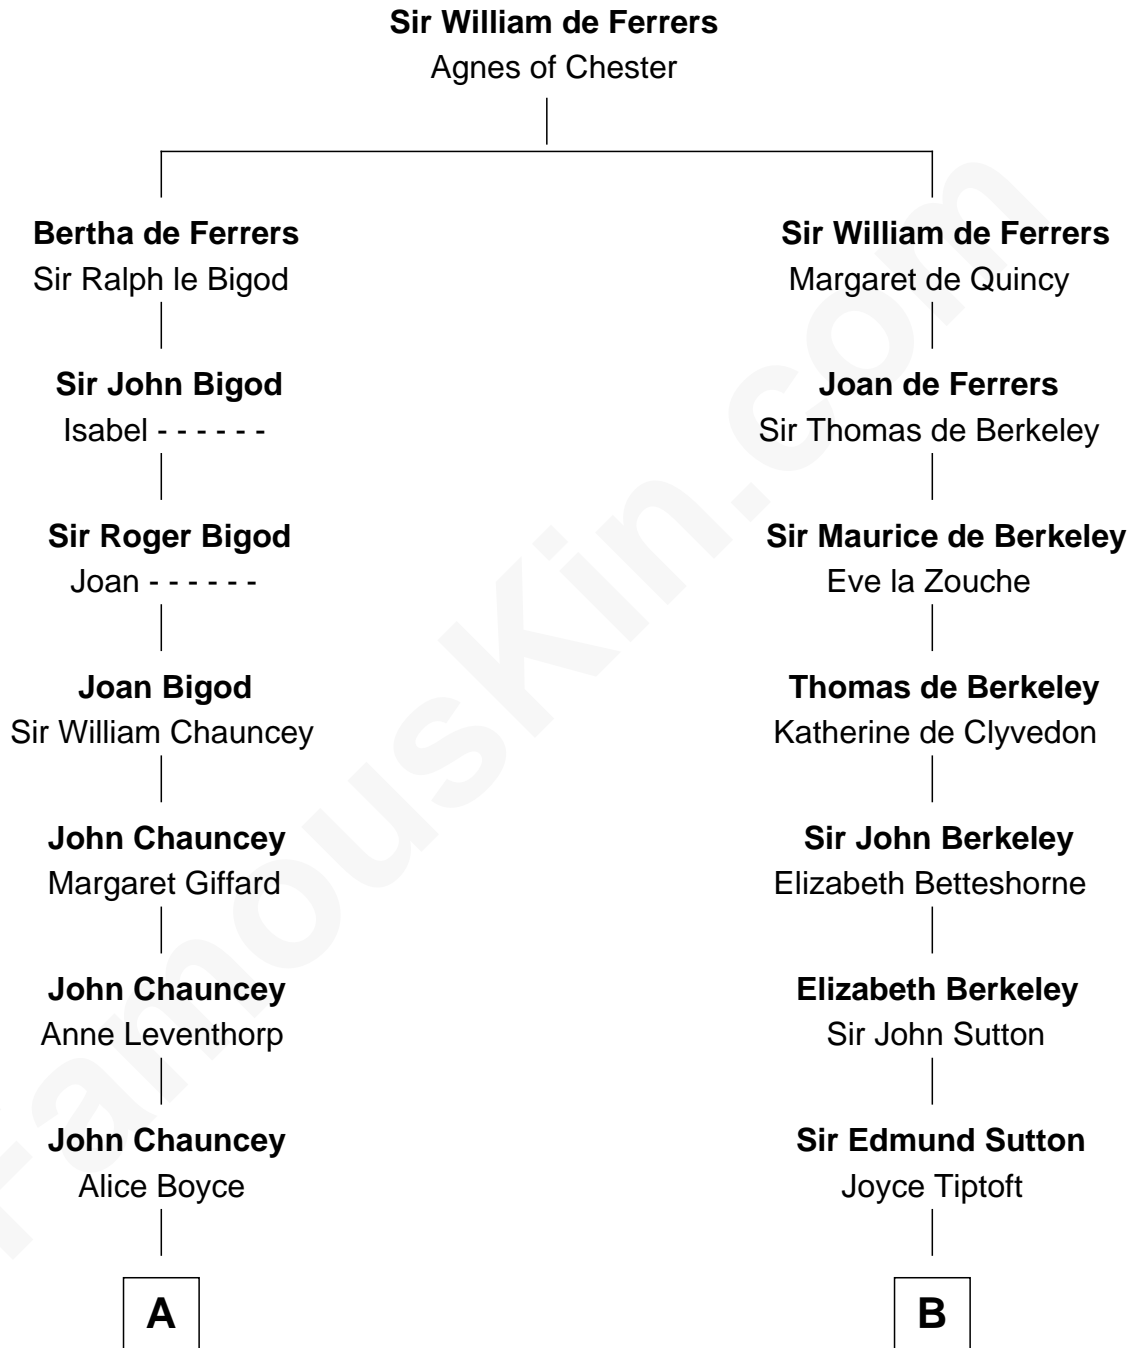

**FamousKin.com**  
**Relationship Chart of**  
**Thomas Pynchon**  
*American Novelist*

20th cousin 1 time removed of  
**General George S. Patton**  
*U.S. Army - World War II*

**C**

**William Lyon Pynchon**  
Annie Payne Cogswell

**William Henry Chichele Pynchon**  
Carrie Susan Moyses

**Thomas Ruggles Pynchon**  
Catherine Frances Bennett

**Thomas Pynchon**  
*Novelist*

**D**

**William Thorton**  
Eleanor Thompson

**Susanna Thompson Thorton**  
Andrew Glassell