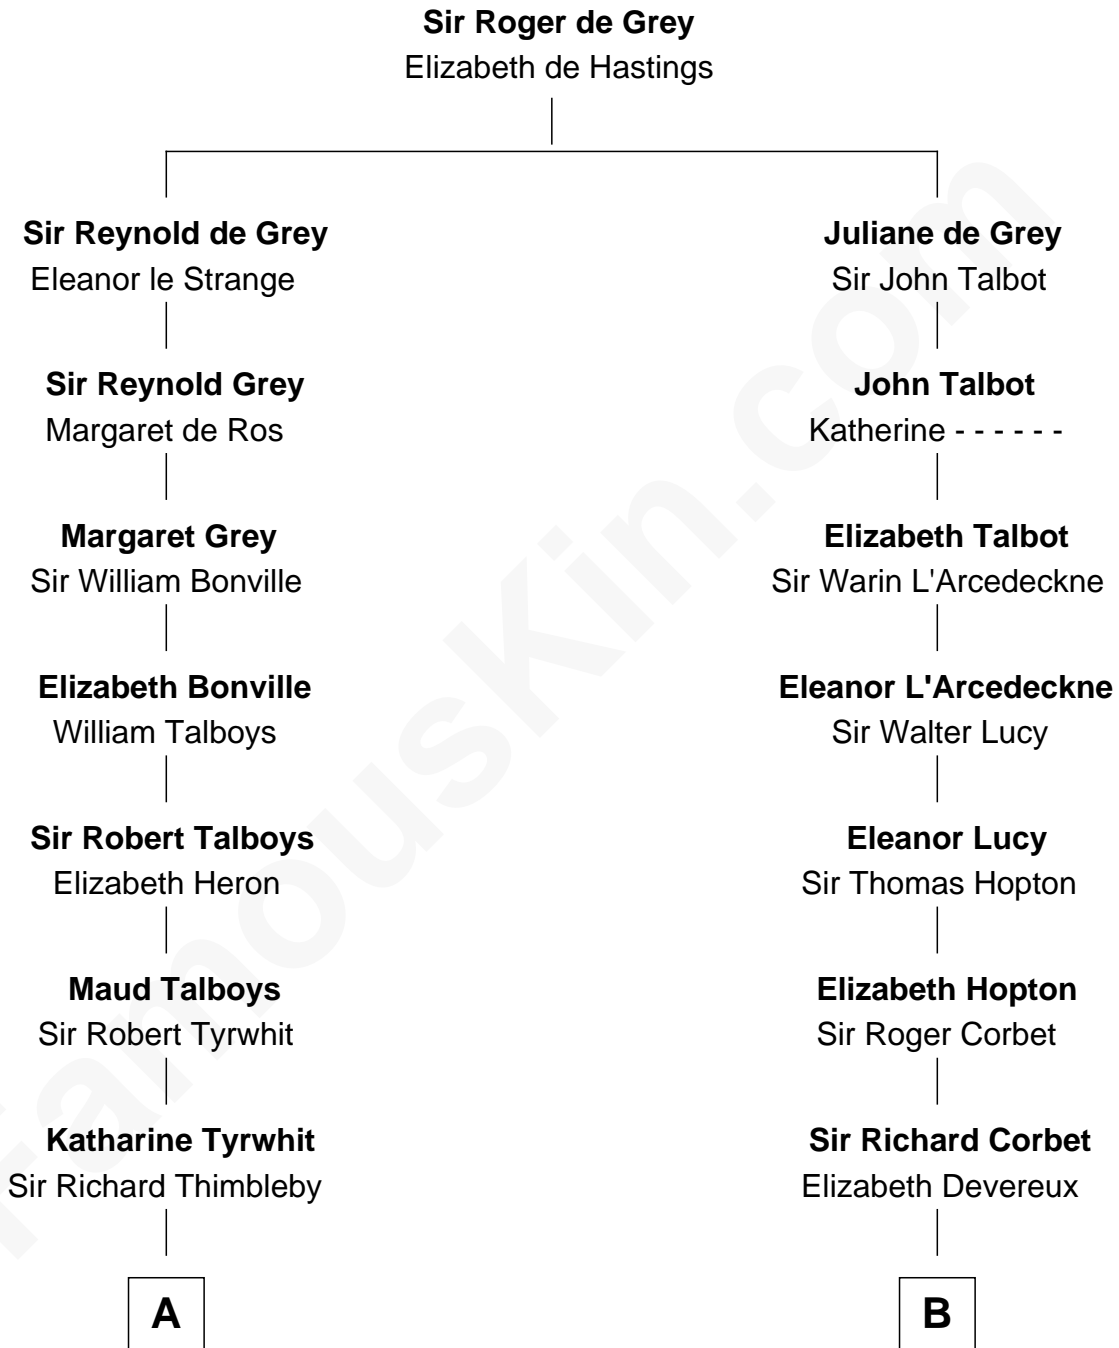

**FamousKin.com**  
**Relationship Chart of**  
**Thomas Pynchon**  
*American Novelist*

19th cousin 2 times removed of

**Lizzie Borden**  
*Accused Murderess*

**C**

**William Henry Chichele Pynchon**

Carrie Susan Moyses

**Thomas Ruggles Pynchon**

Catherine Frances Bennett

**Thomas Pynchon**

*Novelist*

**D**

**Susanna Tripp**

John Vinnicum

**Sarah L. Vinnicum**

Joseph Morse

**Anthony Morse**

Rhoda Morrison

**Sarah Anthony Morse**

Andrew Jackson Borden

**Lizzie Borden**

*Accused Murderess*