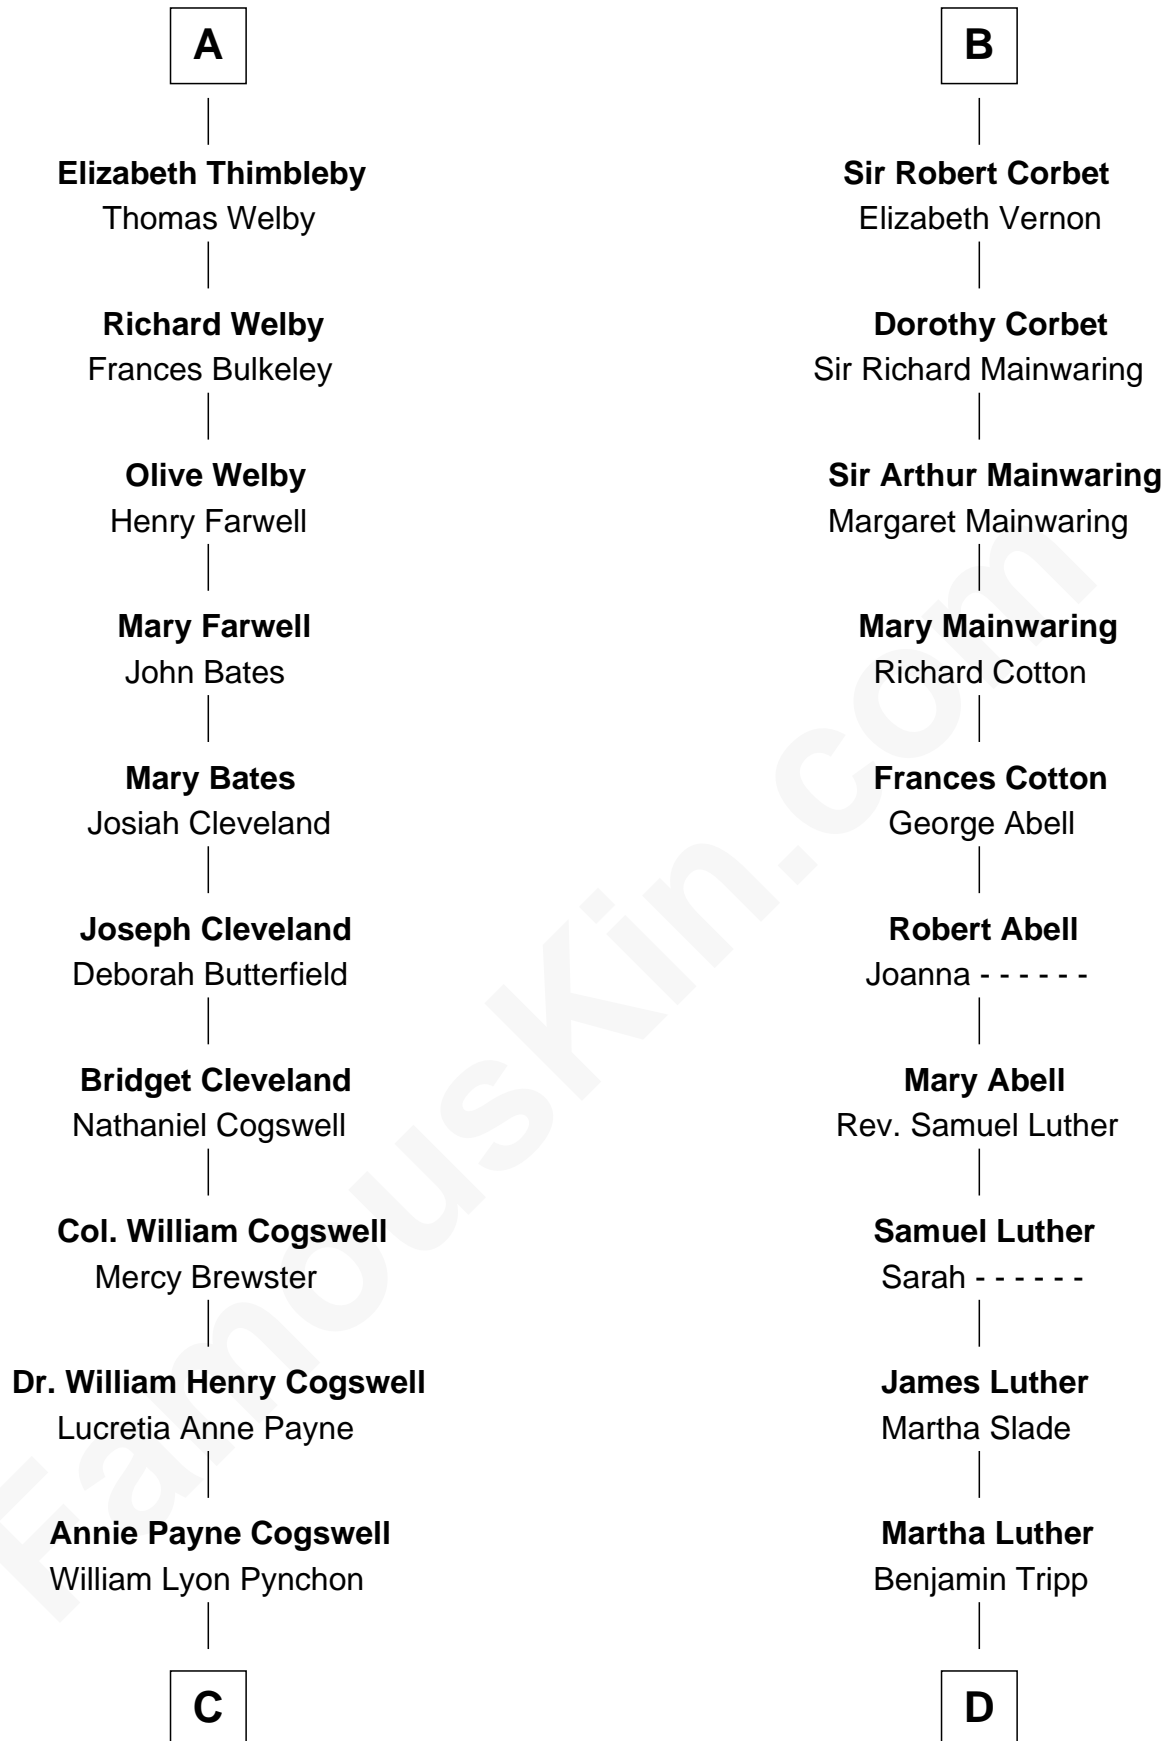

**FamousKin.com**  
**Relationship Chart of**  
**Thomas Pynchon**  
*American Novelist*

19th cousin 2 times removed of

**Lizzie Borden**  
*Accused Murderess*

**C**

**William Henry Chichele Pynchon**

Carrie Susan Moyses

**Thomas Ruggles Pynchon**

Catherine Frances Bennett

**Thomas Pynchon**

*Novelist*

**D**

**Susanna Tripp**

John Vinnicum

**Sarah L. Vinnicum**

Joseph Morse

**Anthony Morse**

Rhoda Morrison

**Sarah Anthony Morse**

Andrew Jackson Borden

**Lizzie Borden**

*Accused Murderess*