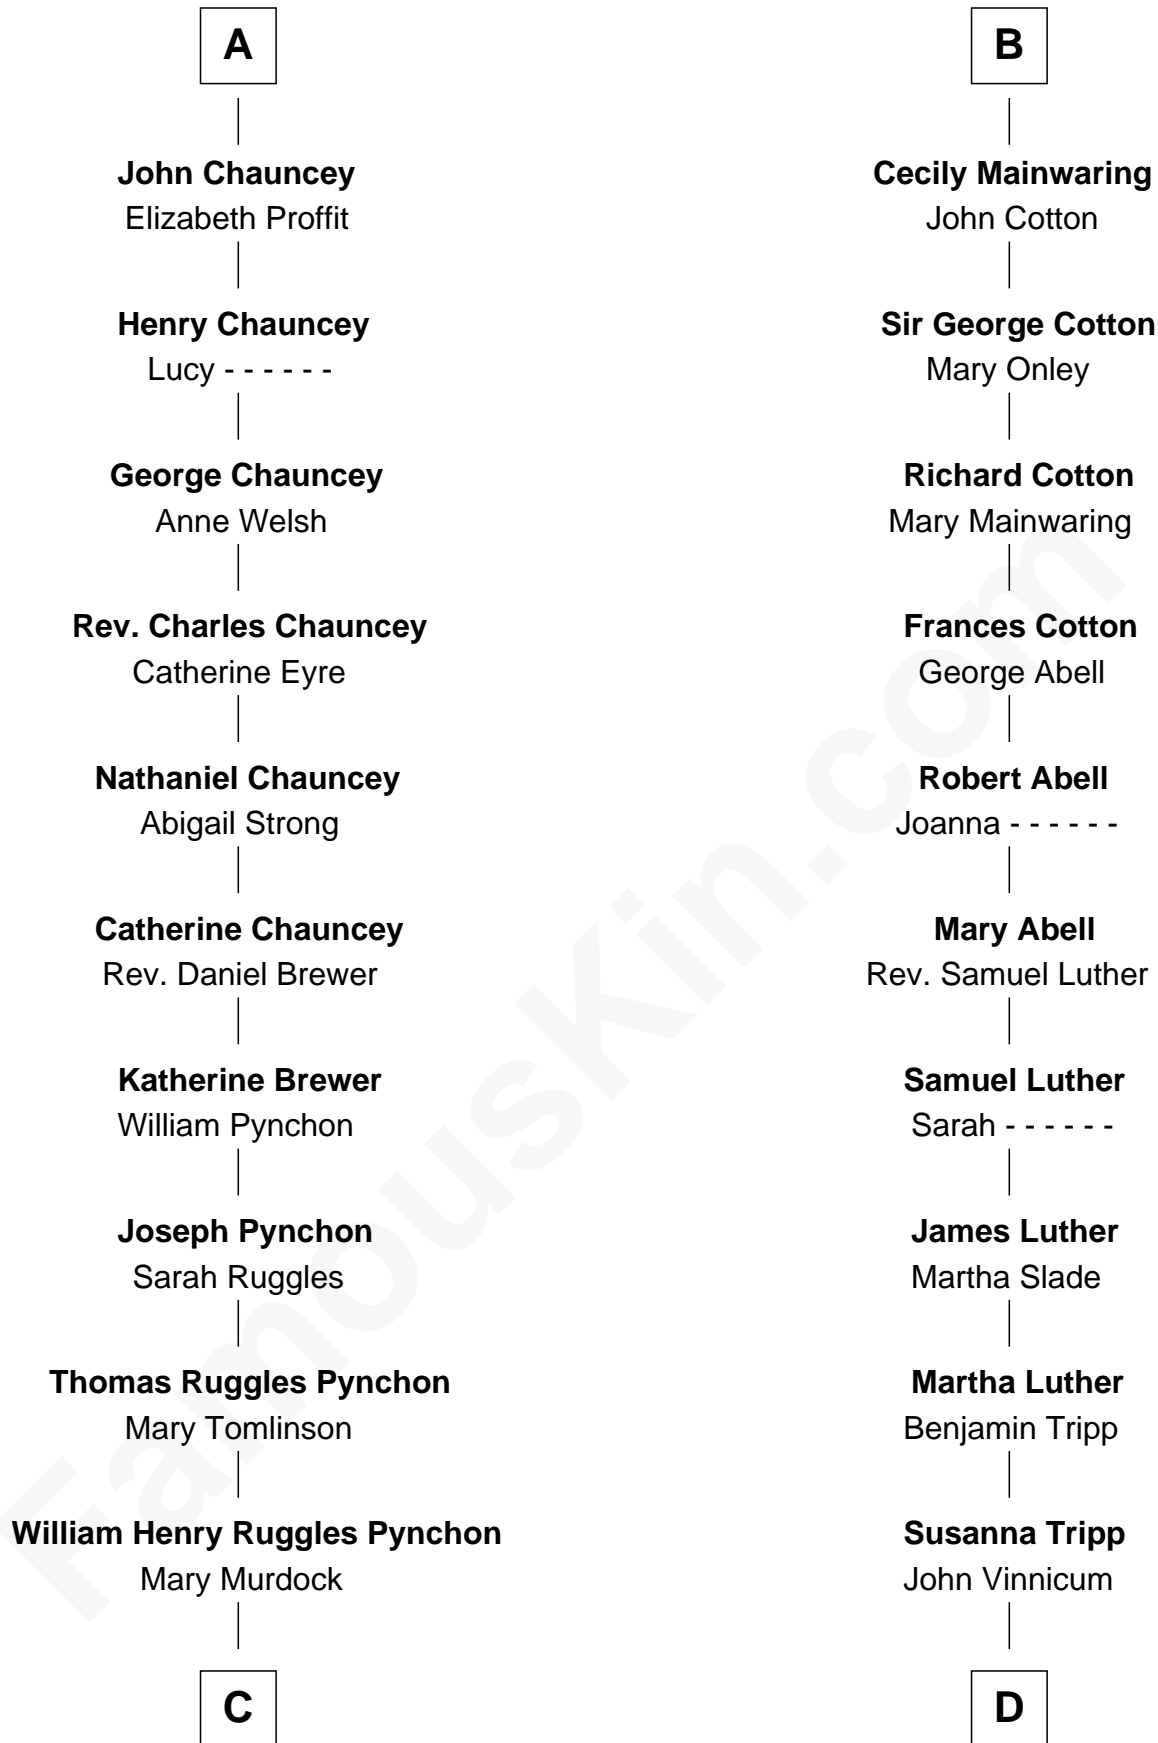

# FamousKin.com Relationship Chart of

**Thomas Pynchon**

*American Novelist*

20th cousin of

**Lizzie Borden**

*Accused Murderess*

**Sir William de Ferrers**

Agnes of Chester

**C**

**William Lyon Pynchon**  
Annie Payne Cogswell

**William Henry Chichele Pynchon**  
Carrie Susan Moyses

**Thomas Ruggles Pynchon**  
Catherine Frances Bennett

**Thomas Pynchon**  
*Novelist*

**D**

**Sarah L. Vinnicum**  
Joseph Morse

**Anthony Morse**  
Rhoda Morrison

**Sarah Anthony Morse**  
Andrew Jackson Borden

**Lizzie Borden**  
*Accused Murderess*

FamousKin.com