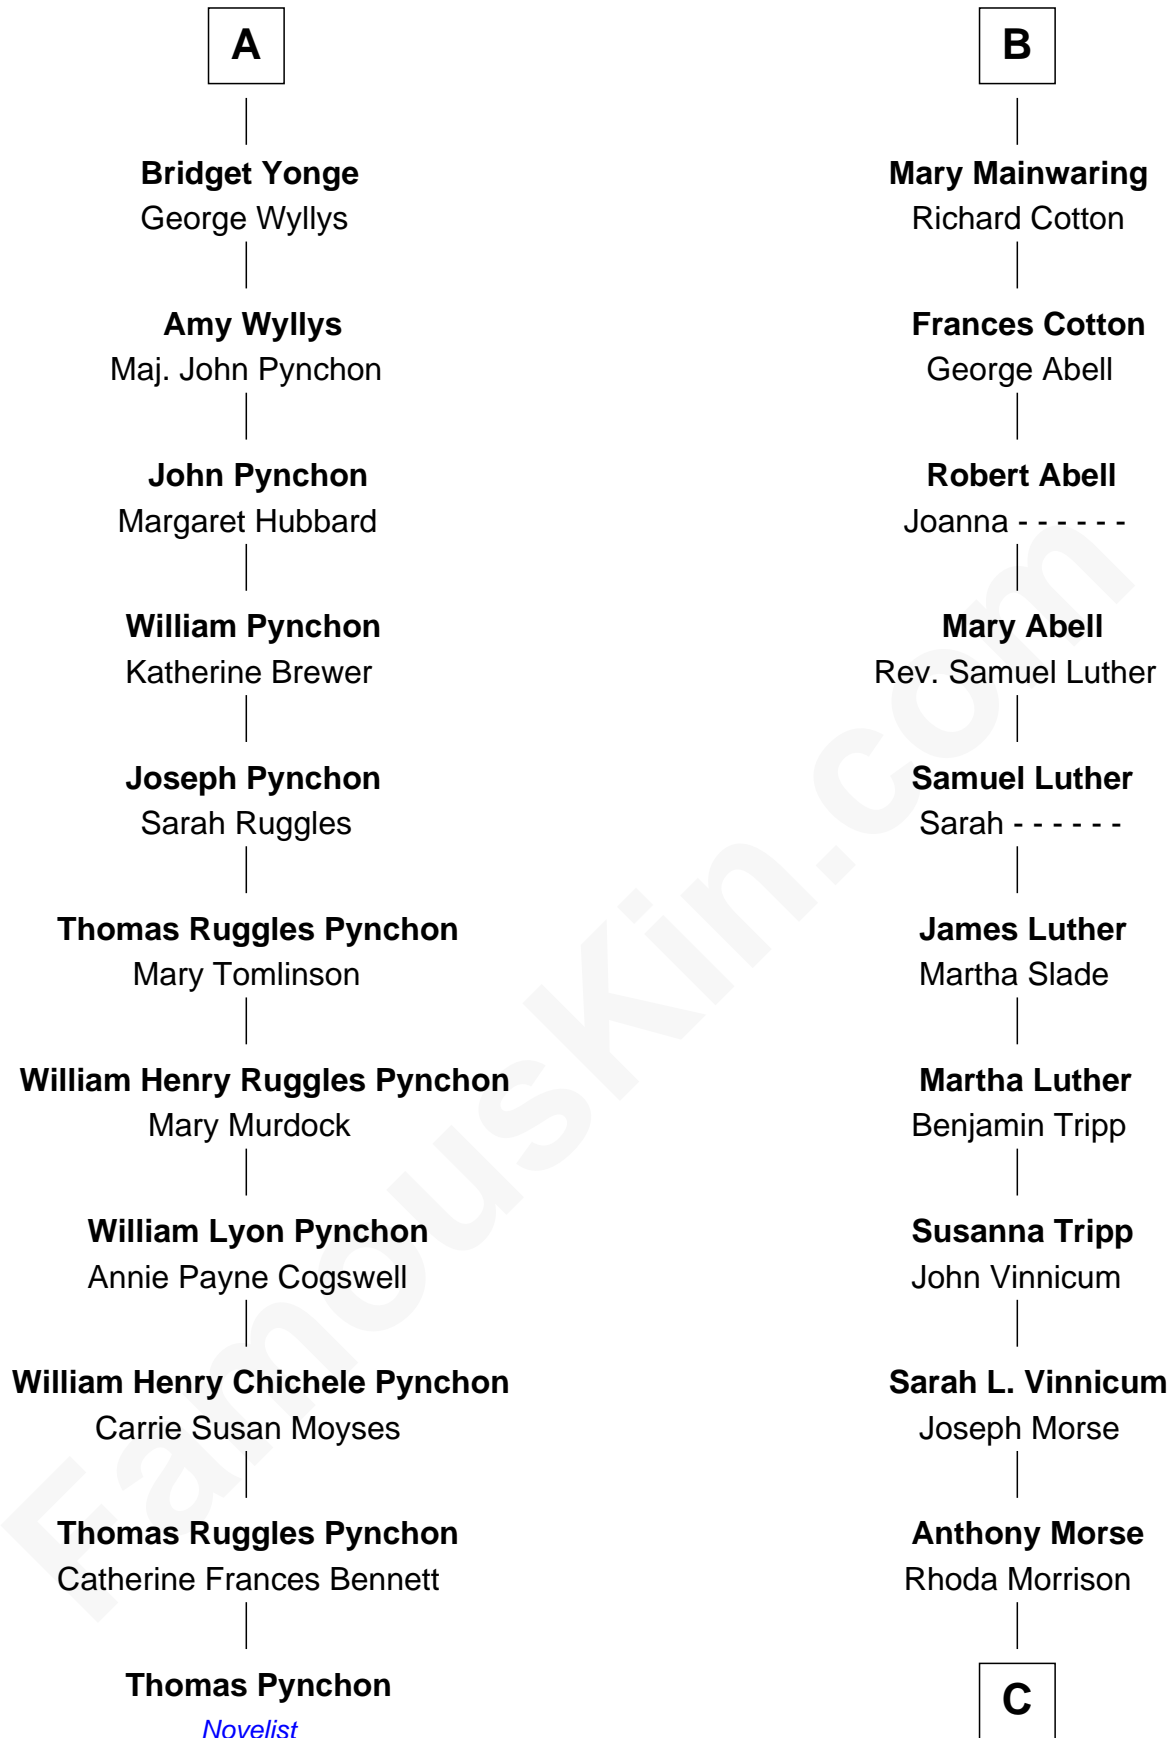

**FamousKin.com**  
**Relationship Chart of**  
**Thomas Pynchon**  
*American Novelist*

17th cousin 1 time removed of  
**Lizzie Borden**  
*Accused Murderess*

**Sir Richard Fitzalan**  
 Elizabeth de Bohun

**C**

**Sarah Anthony Morse**  
Andrew Jackson Borden

**Lizzie Borden**  
*Accused Murderess*

FamousKin.com