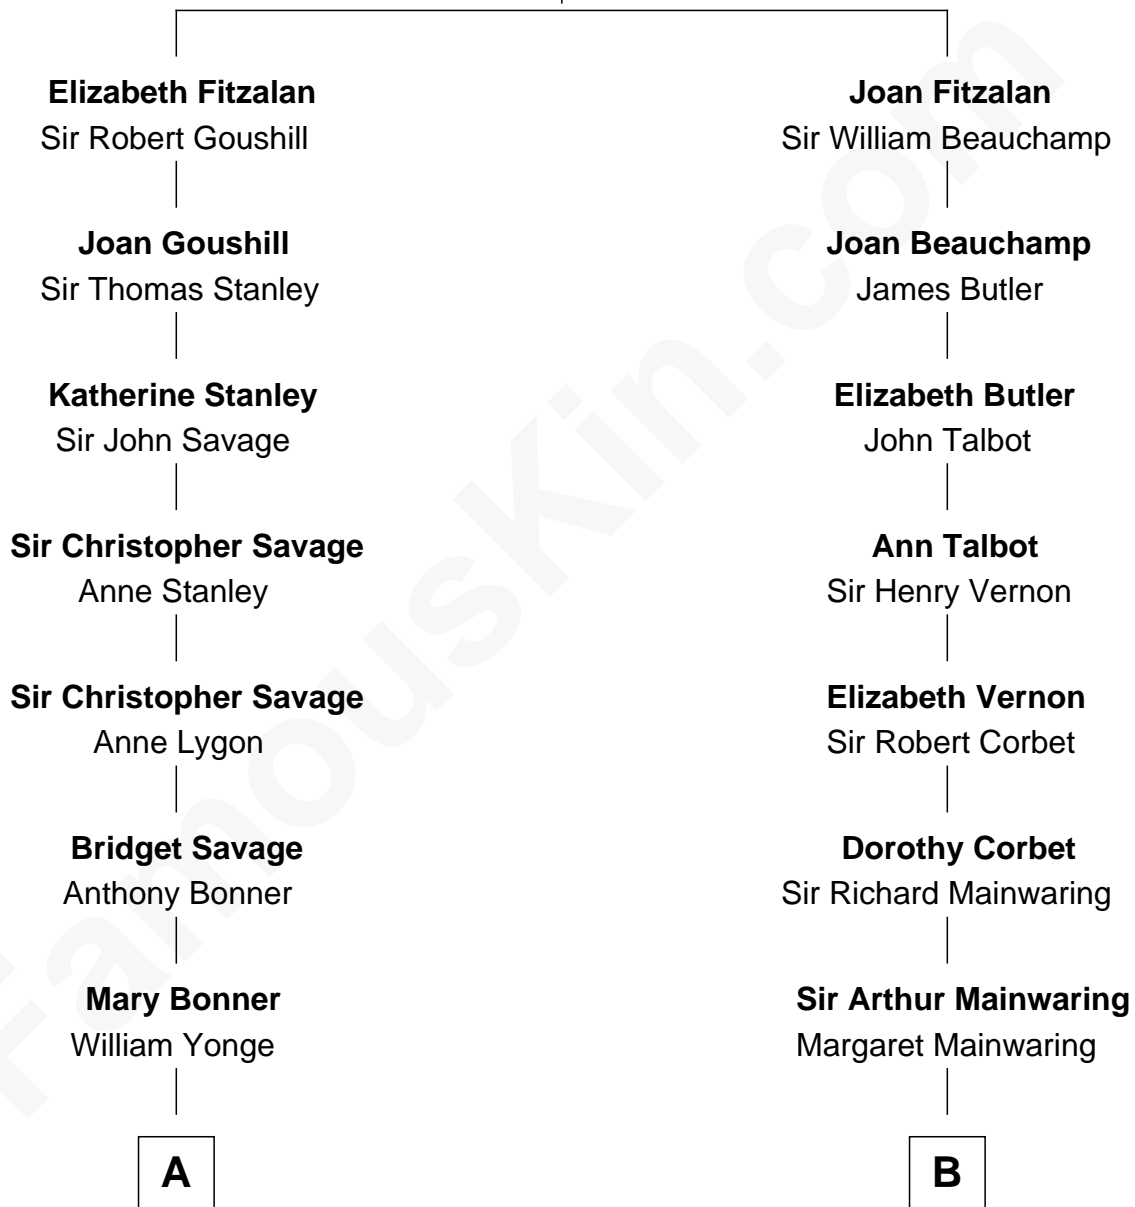

**FamousKin.com**  
**Relationship Chart of**  
**Thomas Pynchon**  
*American Novelist*

17th cousin 1 time removed of  
**Lizzie Borden**  
*Accused Murderess*

**Sir Richard Fitzalan**  
 Elizabeth de Bohun

**C**

**Sarah Anthony Morse**  
Andrew Jackson Borden

**Lizzie Borden**  
*Accused Murderess*

FamousKin.com