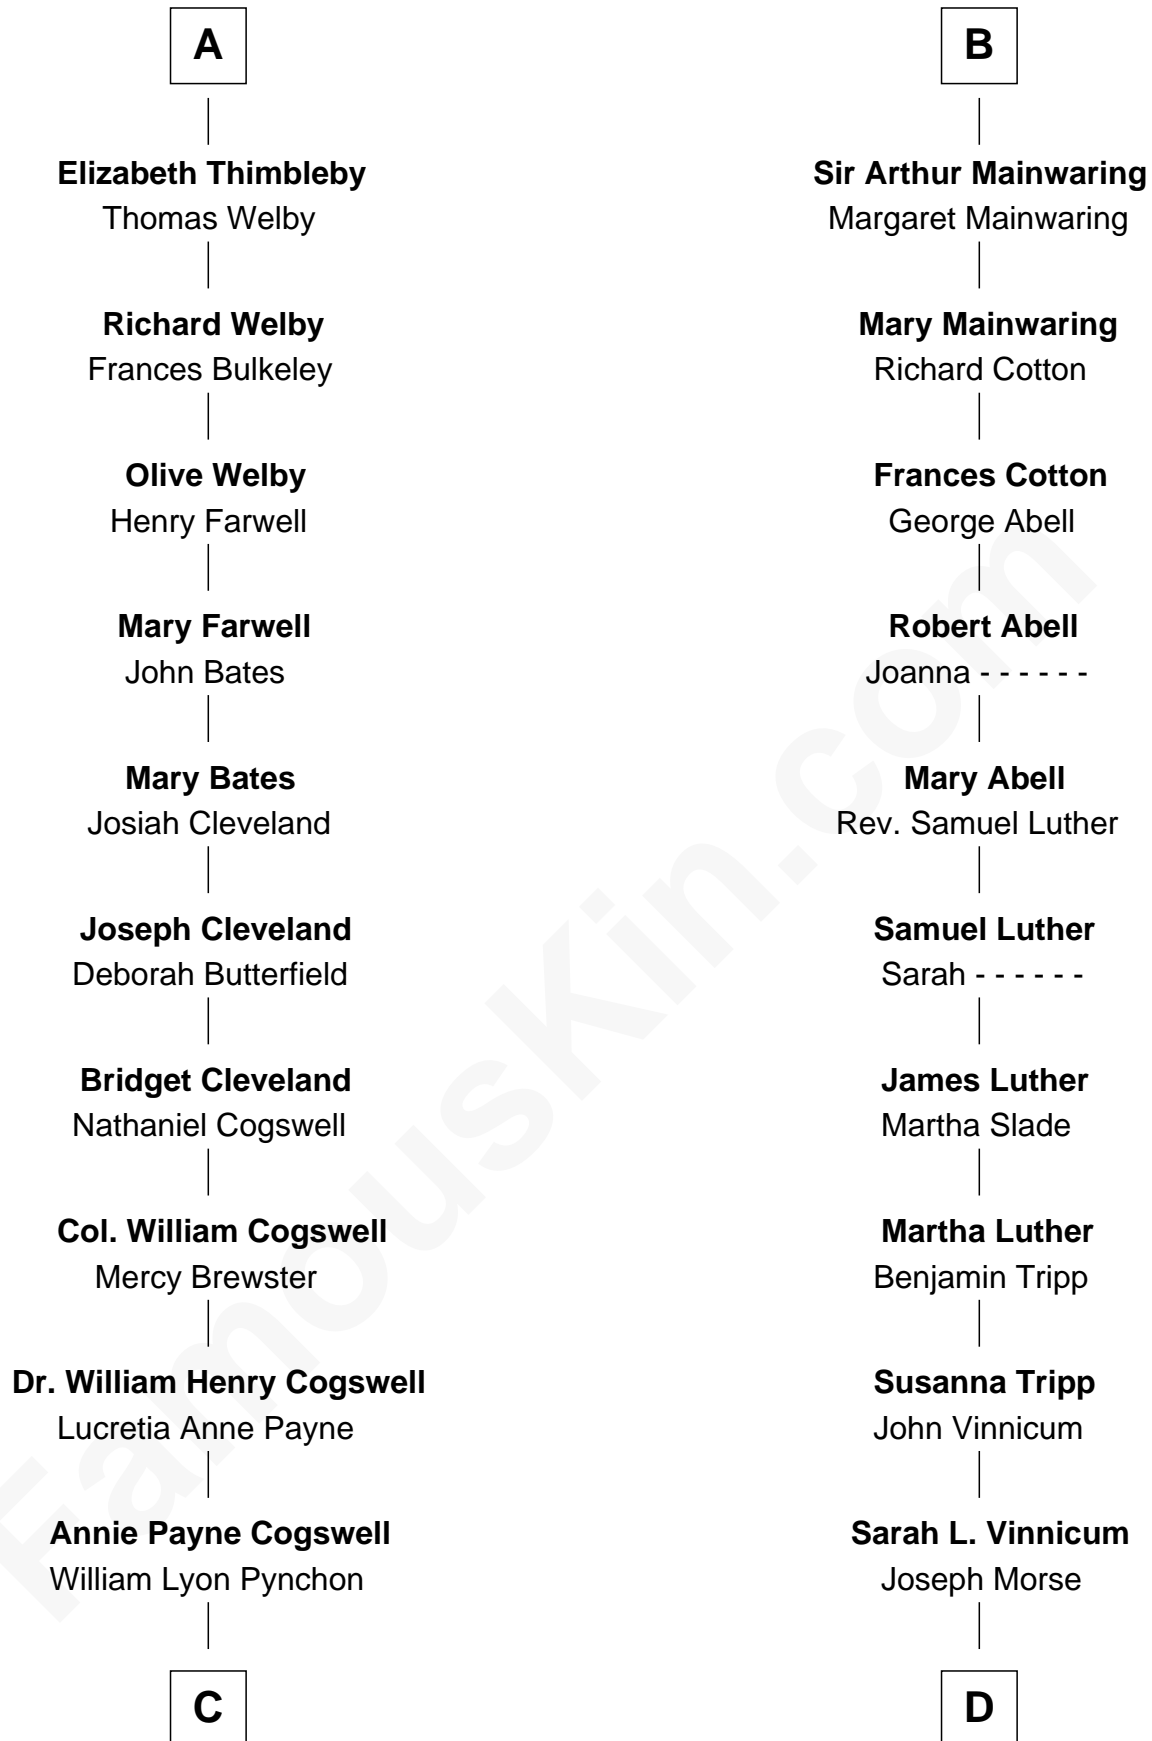

FamousKin.com

Relationship Chart of

Thomas Pynchon

American Novelist

19th cousin of

Lizzie Borden

Accused Murderess

John de Mowbray
Elizabeth de Segrave

Sir Reginald Lucy

Sir Walter Lucy

Eleanor L'Arcedeckne

Eleanor Lucy

Sir Thomas Hopton

Elizabeth Hopton

Sir Roger Corbet

Sir Richard Corbet

Elizabeth Devereux

Sir Robert Corbet

Elizabeth Vernon

Dorothy Corbet

Sir Richard Mainwaring

B

C

William Henry Chichele Pynchon

Carrie Susan Moyses

Thomas Ruggles Pynchon

Catherine Frances Bennett

Thomas Pynchon

Novelist

D

Anthony Morse

Rhoda Morrison