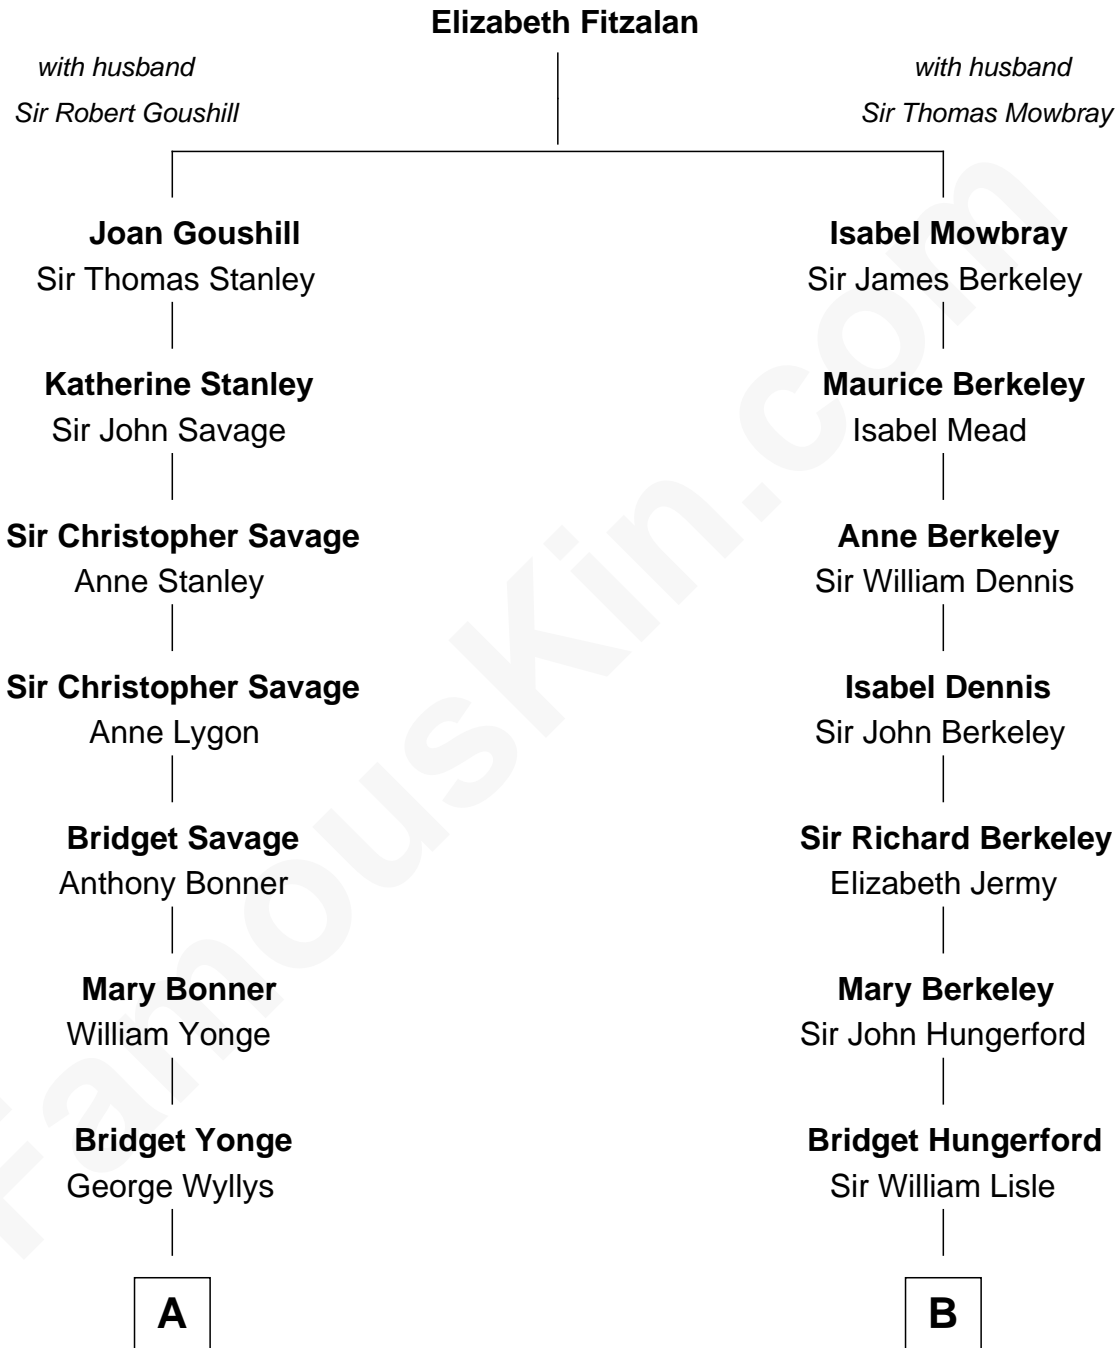

FamousKin.com

Relationship Chart of

Thomas Pynchon

American Novelist

16th cousin 2 times removed of

Warren Buffett
Chairman & CEO, Berkshire Hathaway

C

—
Leila Stahl

Howard Homan Buffett

—
Warren Buffett

Chairman & CEO, Berkshire Hathaway

FamousKin.com