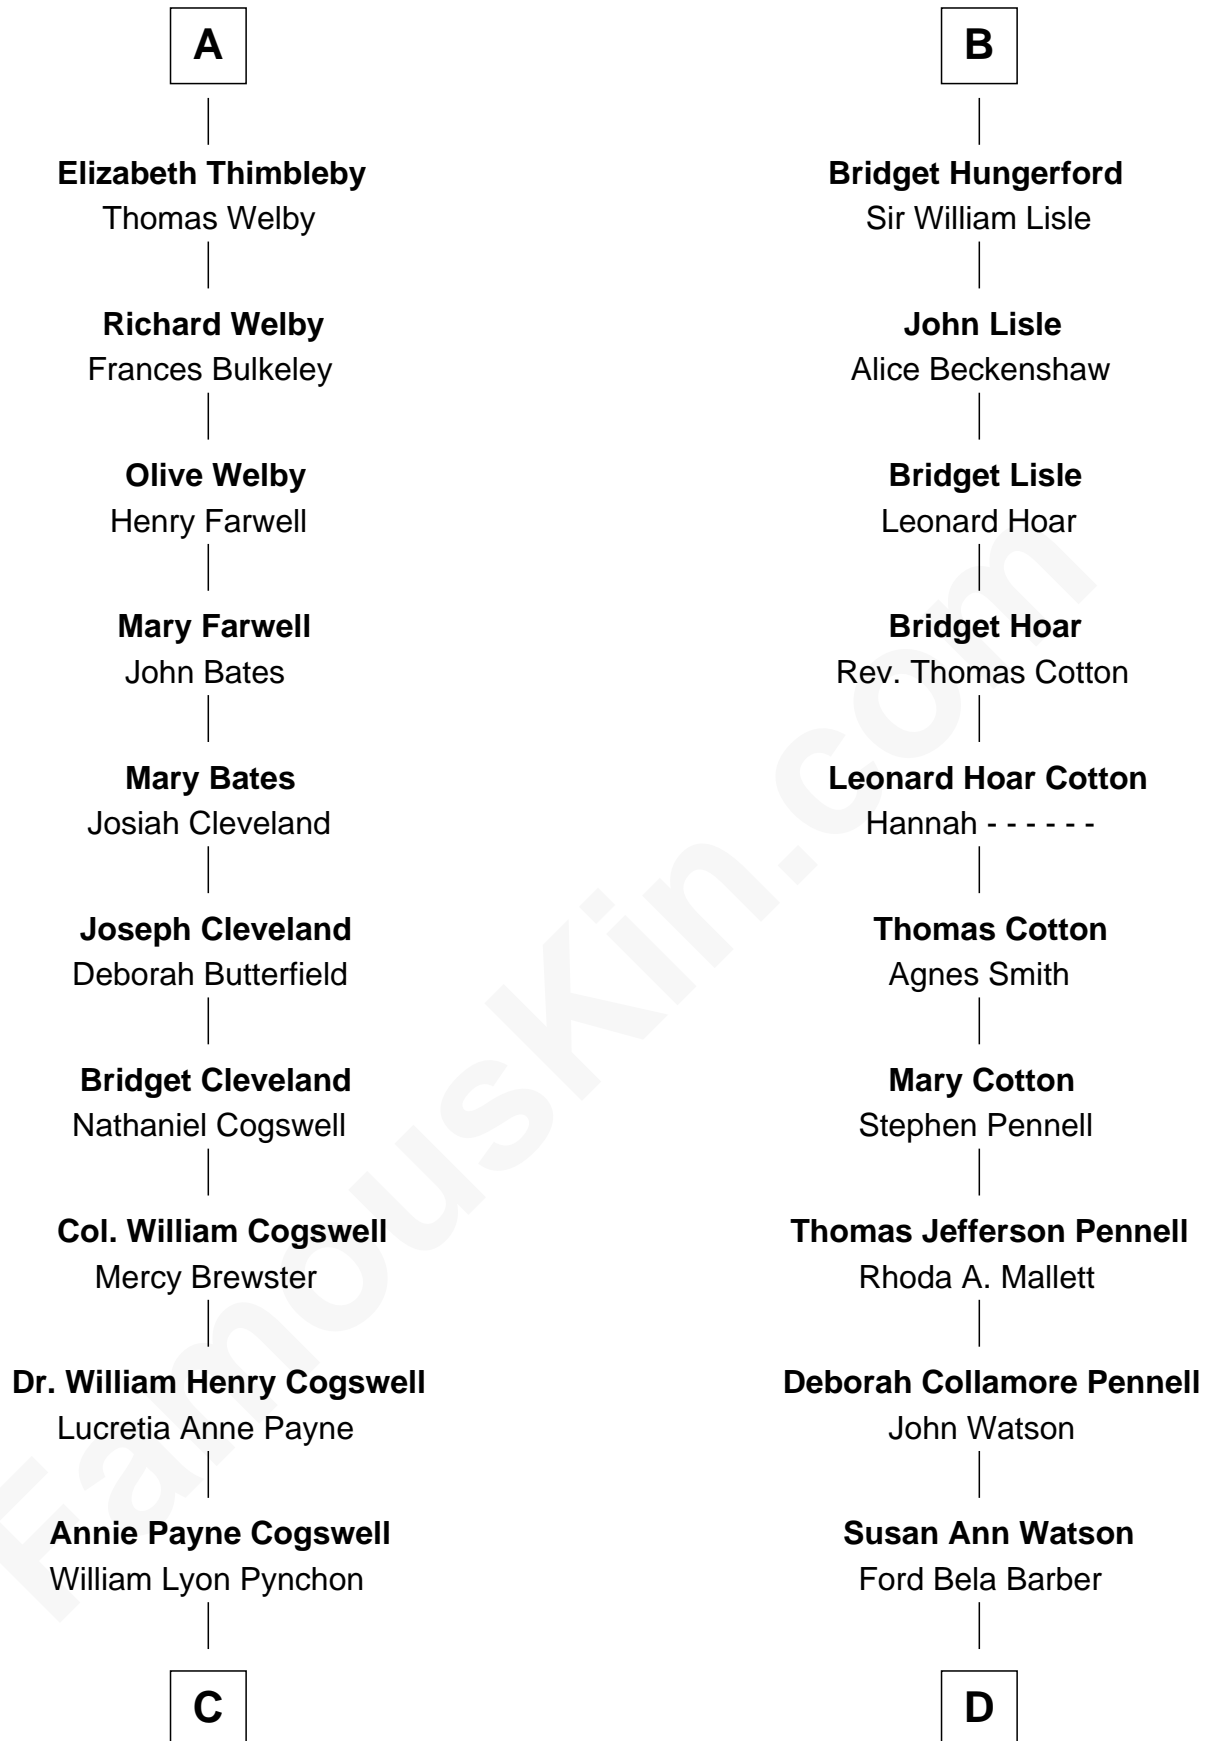

FamousKin.com Relationship Chart of

Thomas Pynchon

American Novelist

19th cousin of

Warren Buffett

Chairman & CEO, Berkshire Hathaway

C

William Henry Chichele Pynchon

Carrie Susan Moyses

Thomas Ruggles Pynchon

Catherine Frances Bennett

Thomas Pynchon

Novelist

D

Stella Frances Barber

John Ammon Stahl