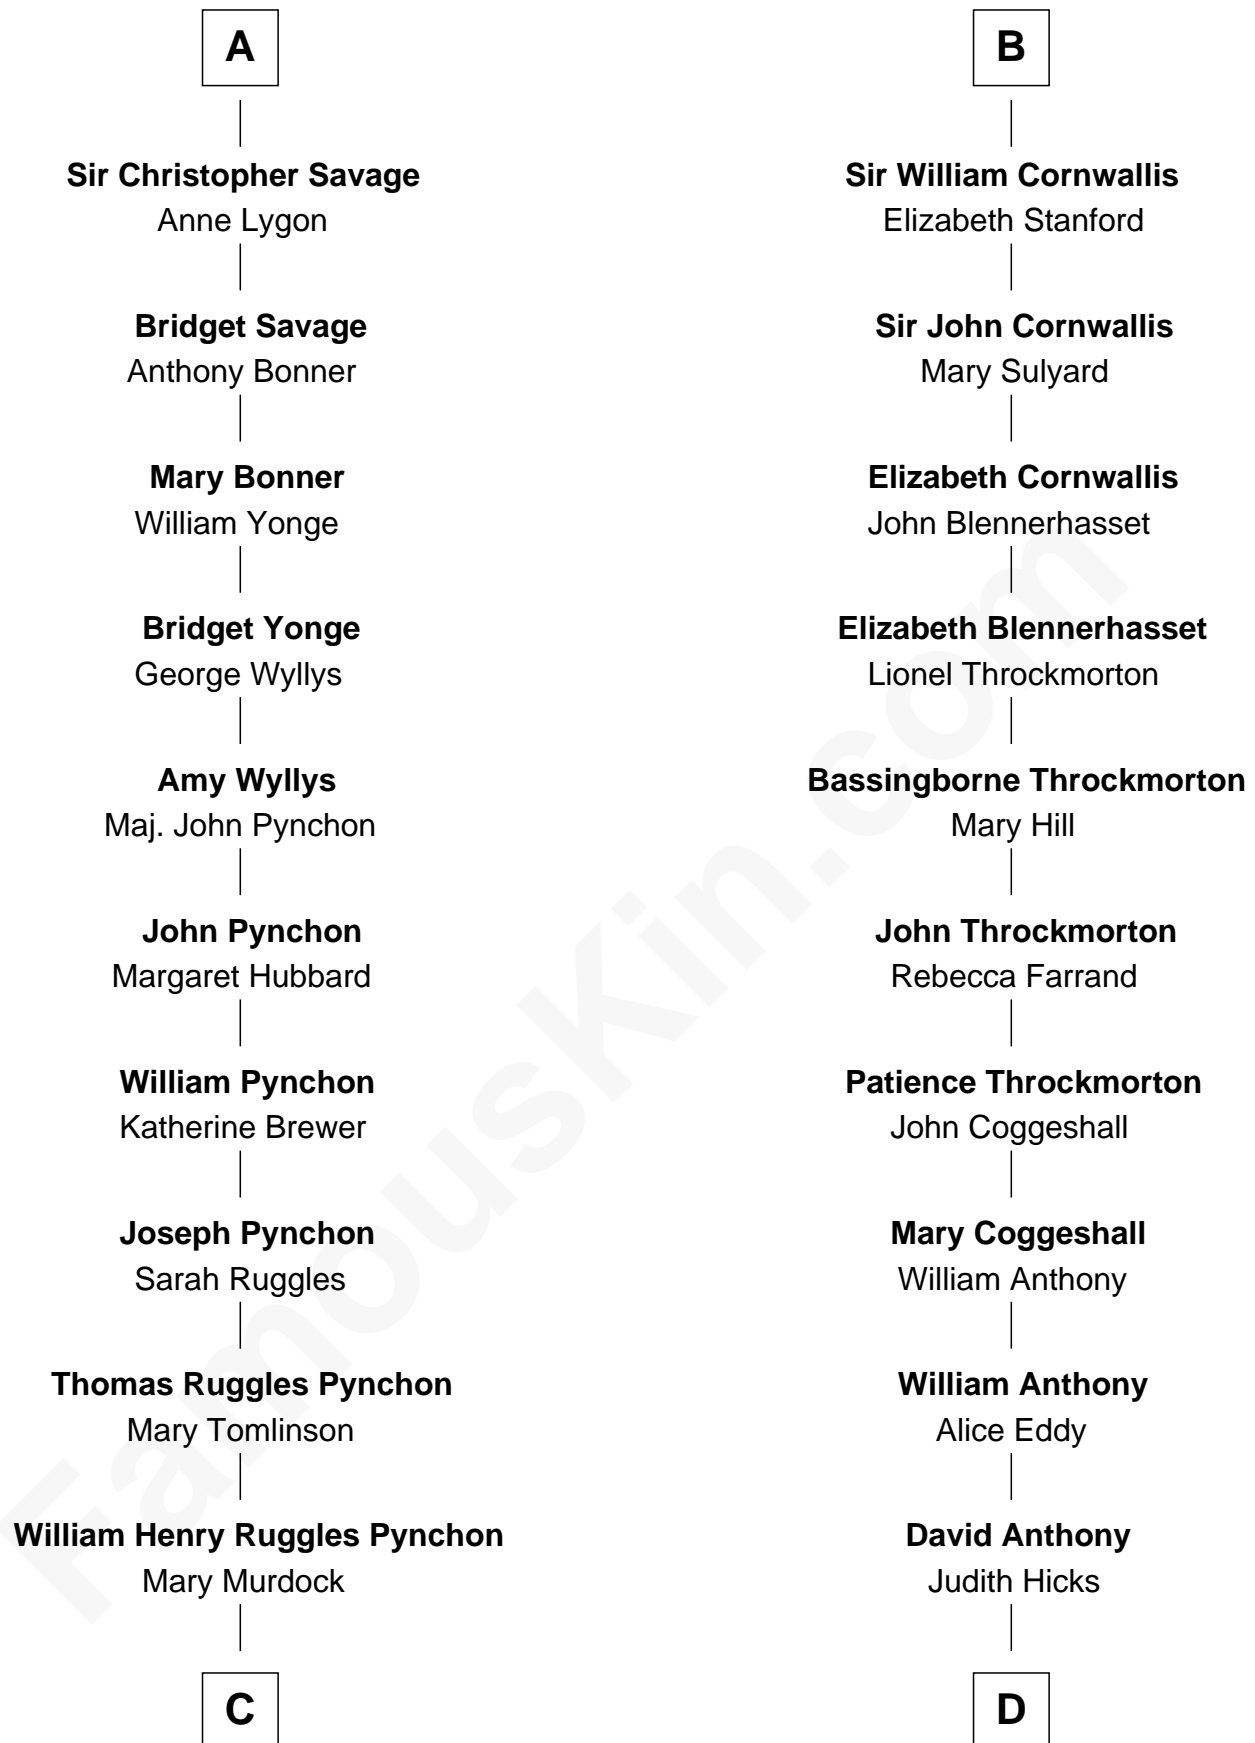

**FamousKin.com**  
**Relationship Chart of**  
**Thomas Pynchon**  
*American Novelist*

19th cousin 1 time removed of

**Susan B. Anthony**  
*Women's Rights Advocate*

**C**

**William Lyon Pynchon**  
Annie Payne Cogswell

**William Henry Chichele Pynchon**  
Carrie Susan Moyses

**Thomas Ruggles Pynchon**  
Catherine Frances Bennett

**Thomas Pynchon**  
*Novelist*

**D**

**Humphrey Anthony**  
Hannah Lapham

**Daniel Anthony**  
Lucy Read

**Susan B. Anthony**  
*Women's Rights Advocate*

FamousKin.com