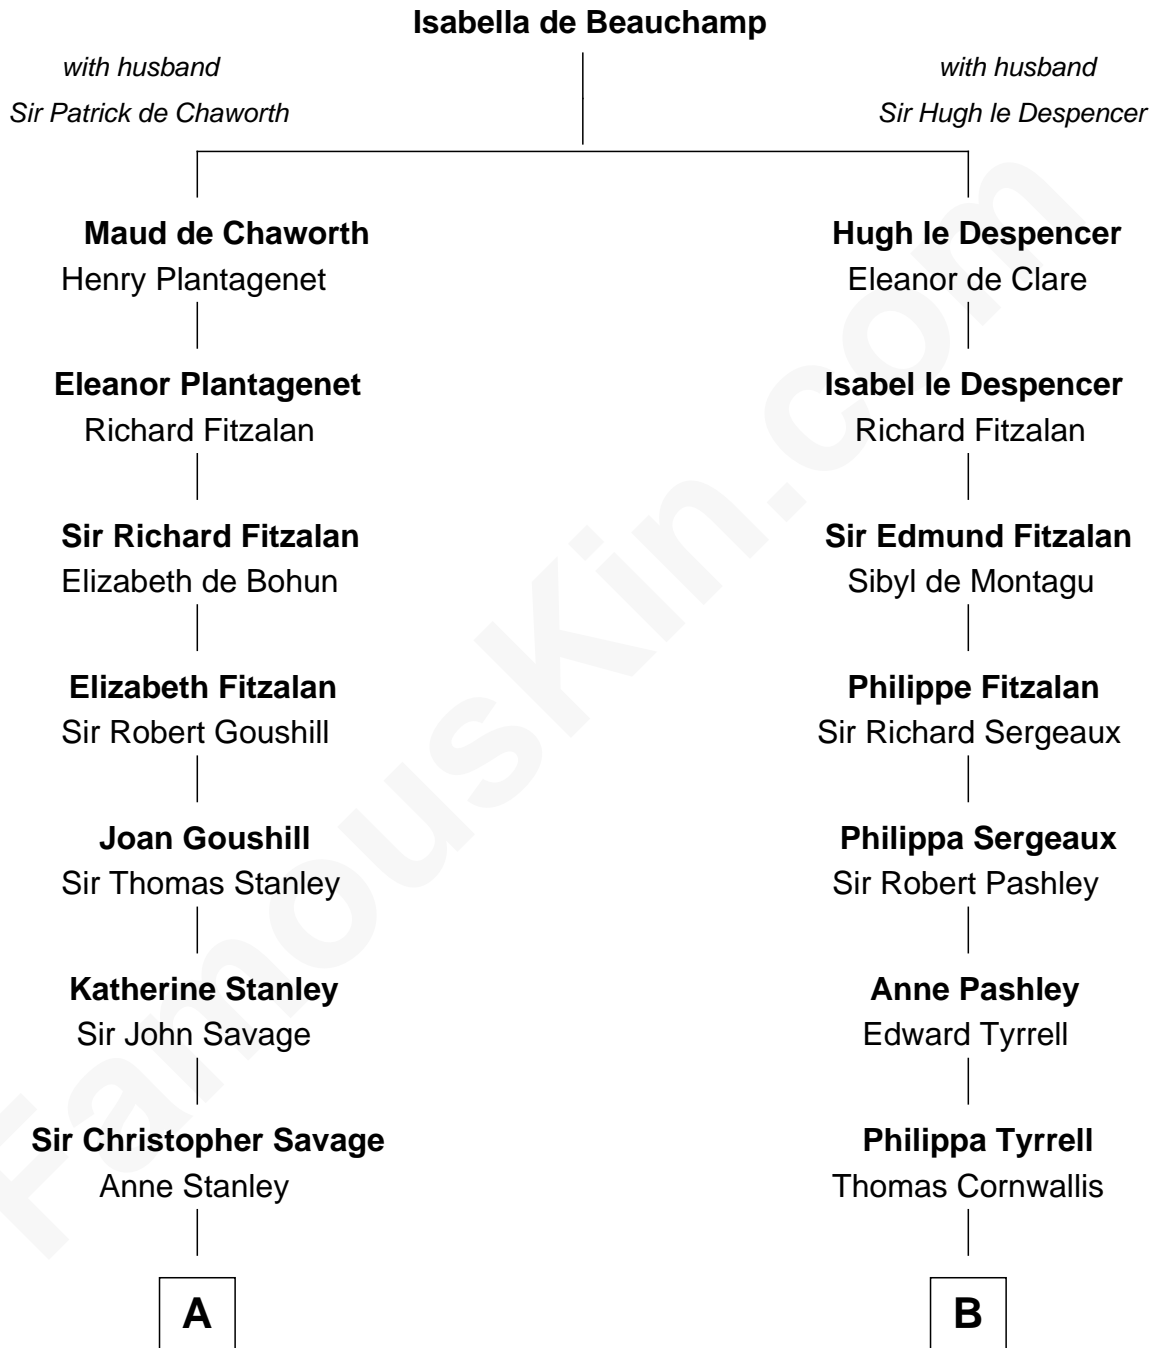

**FamousKin.com**  
**Relationship Chart of**  
**Thomas Pynchon**  
*American Novelist*

19th cousin 1 time removed of

**Susan B. Anthony**  
*Women's Rights Advocate*

**C**

**William Lyon Pynchon**  
Annie Payne Cogswell

**William Henry Chichele Pynchon**  
Carrie Susan Moyses

**Thomas Ruggles Pynchon**  
Catherine Frances Bennett

**Thomas Pynchon**  
*Novelist*

**D**

**Humphrey Anthony**  
Hannah Lapham

**Daniel Anthony**  
Lucy Read

**Susan B. Anthony**  
*Women's Rights Advocate*

FamousKin.com