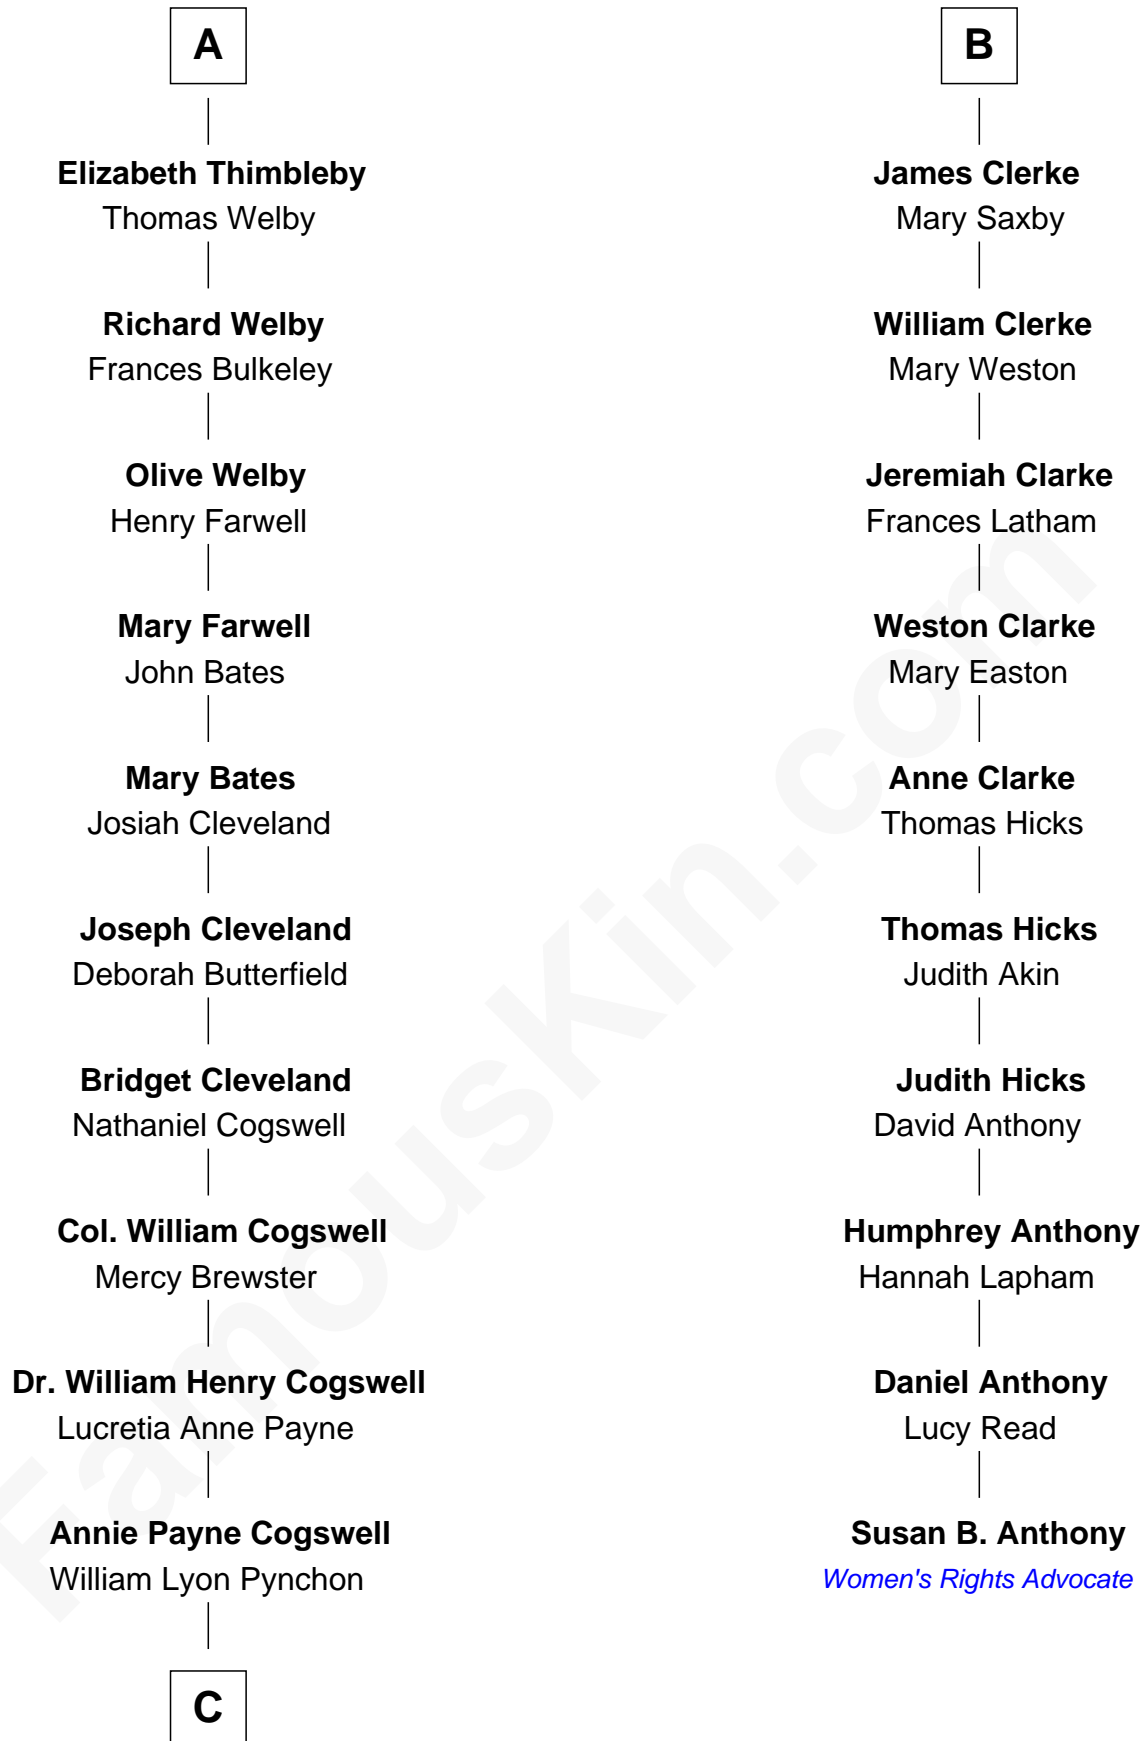

## Relationship Chart of

### Thomas Pynchon

*American Novelist*

16th cousin 3 times removed of

**Susan B. Anthony**  
*Women's Rights Advocate*

**C**

William Henry Chichele Pynchon

Carrie Susan Moyses

Thomas Ruggles Pynchon