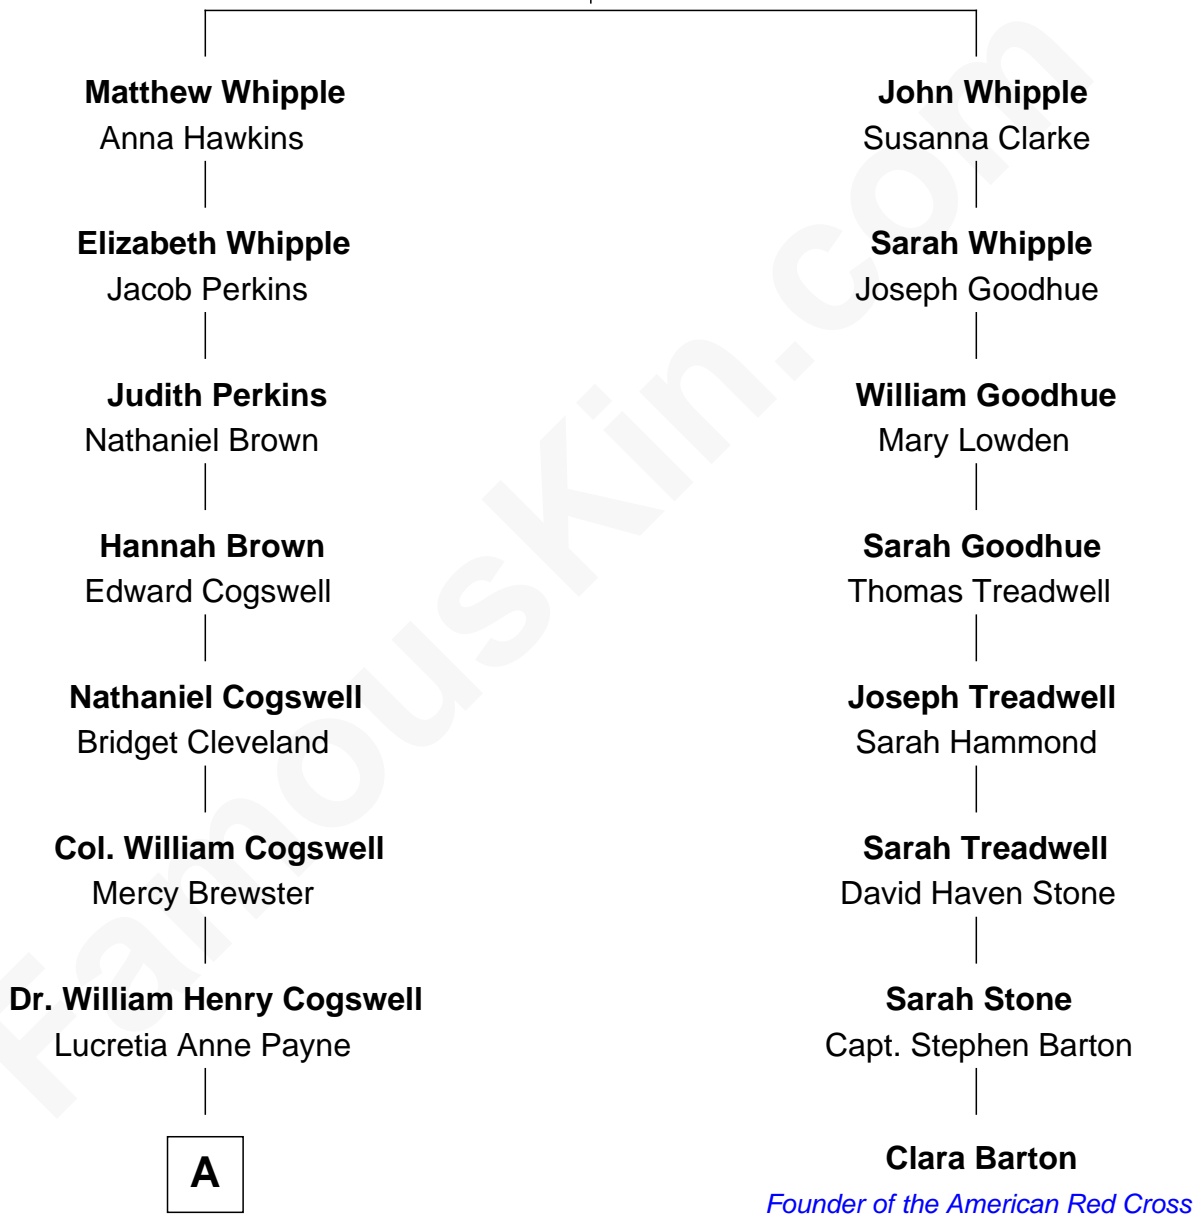

FamousKin.com
Relationship Chart of
Thomas Pynchon
American Novelist

7th cousin 3 times removed of

Clara Barton
Founder of the American Red Cross

Matthew Whipple

Joan - - - - -

A

—
Annie Payne Cogswell

William Lyon Pynchon

—
William Henry Chichele Pynchon

Carrie Susan Moyses

—
Thomas Ruggles Pynchon

Catherine Frances Bennett

—
Thomas Pynchon

Novelist

FamousKin.com