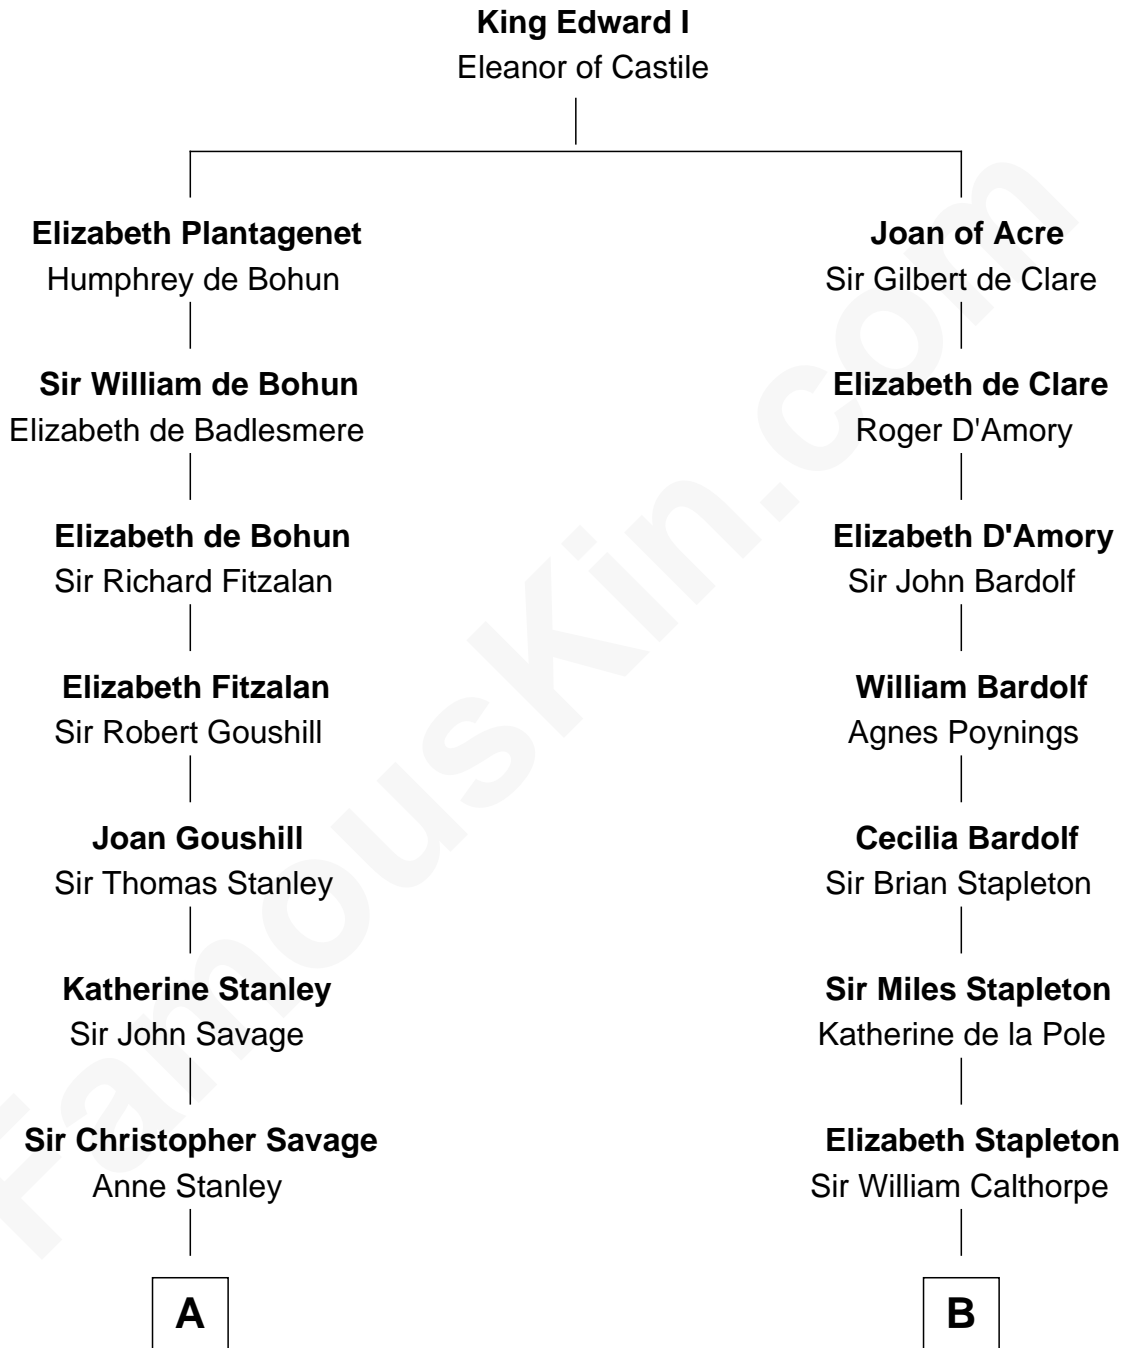

FamousKin.com
Relationship Chart of
Thomas Pynchon
American Novelist

13th cousin 7 times removed of

Rev. George Burroughs
Executed for Witchcraft, Salem 1692

C

—
William Lyon Pynchon

Annie Payne Cogswell

—
William Henry Chichele Pynchon

Carrie Susan Moyses

—
Thomas Ruggles Pynchon

Catherine Frances Bennett

—
Thomas Pynchon

Novelist

FamousKin.com