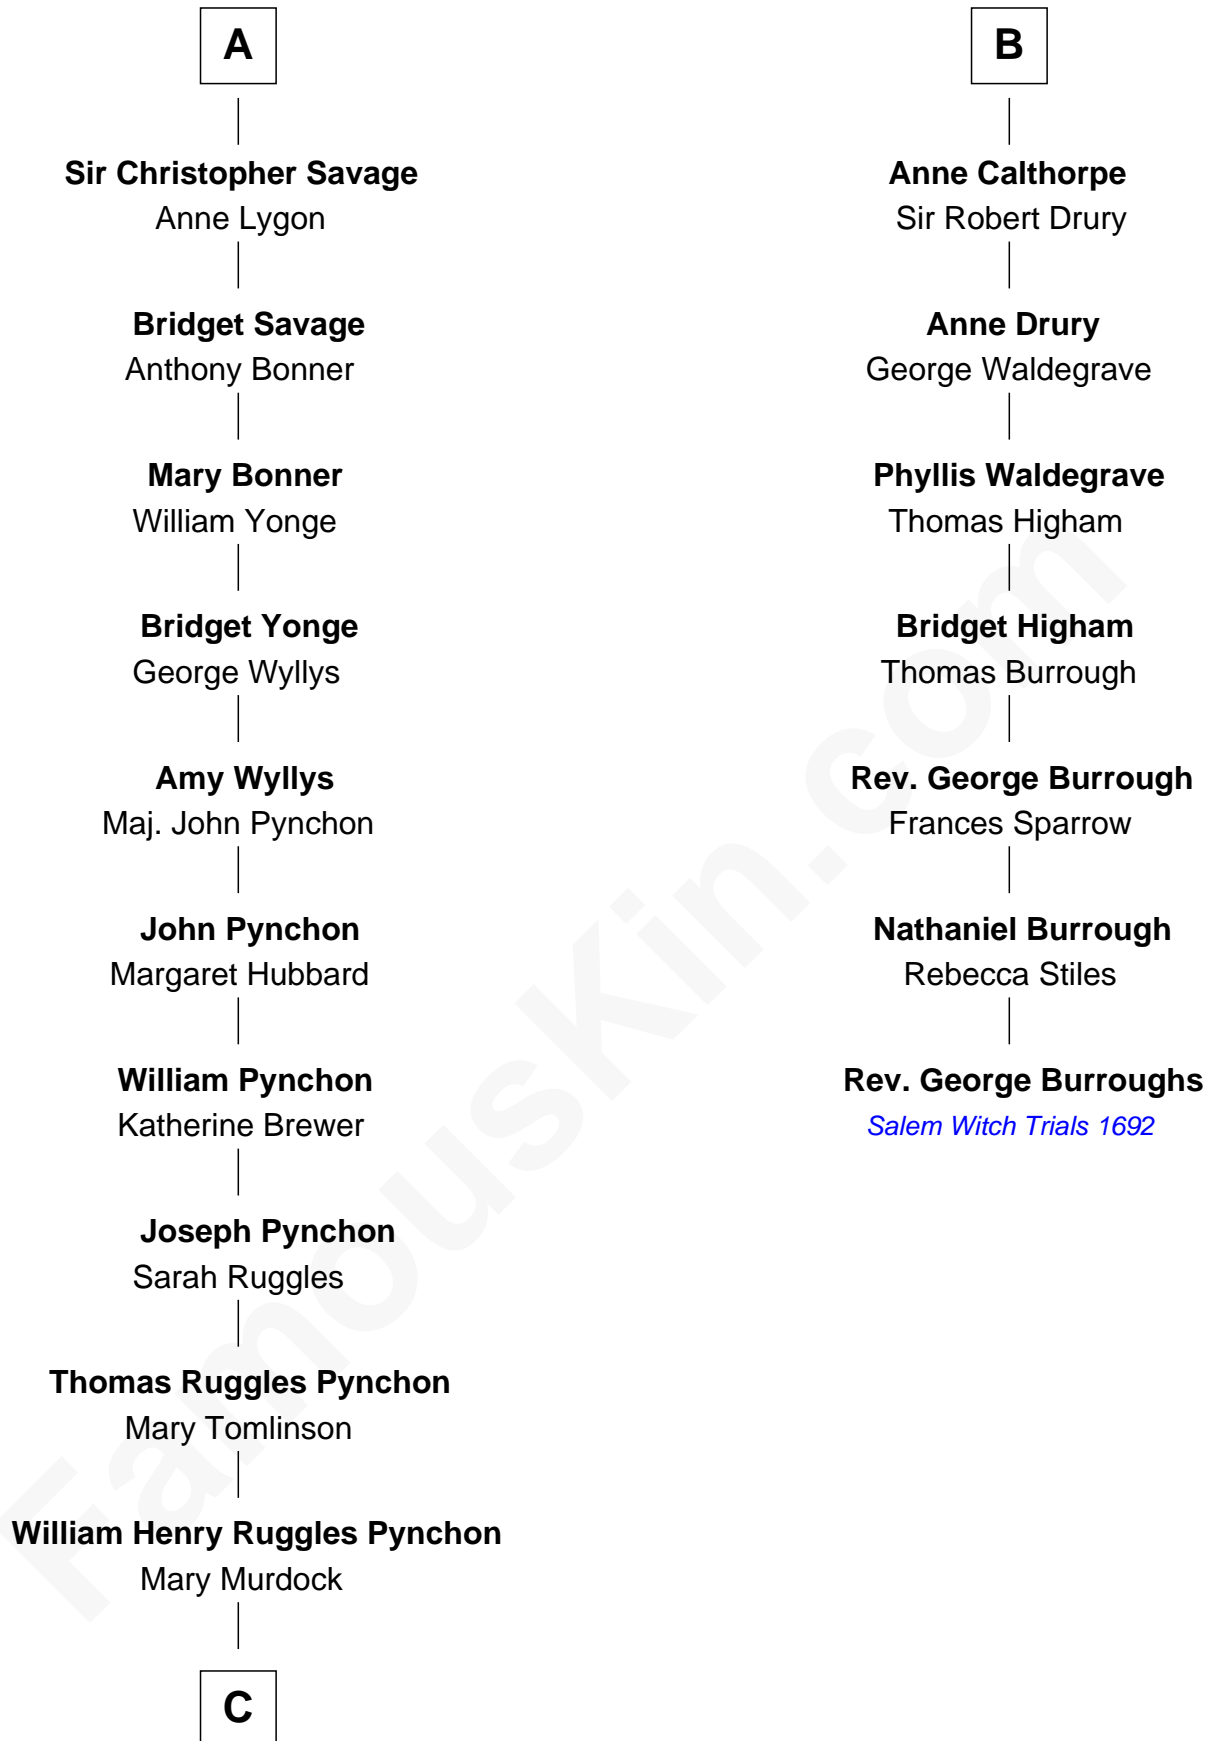

FamousKin.com
Relationship Chart of
Thomas Pynchon
American Novelist

13th cousin 7 times removed of

Rev. George Burroughs
Executed for Witchcraft, Salem 1692

C

—
William Lyon Pynchon

Annie Payne Cogswell

—
William Henry Chichele Pynchon

Carrie Susan Moyses

—
Thomas Ruggles Pynchon

Catherine Frances Bennett

—
Thomas Pynchon

Novelist

FamousKin.com