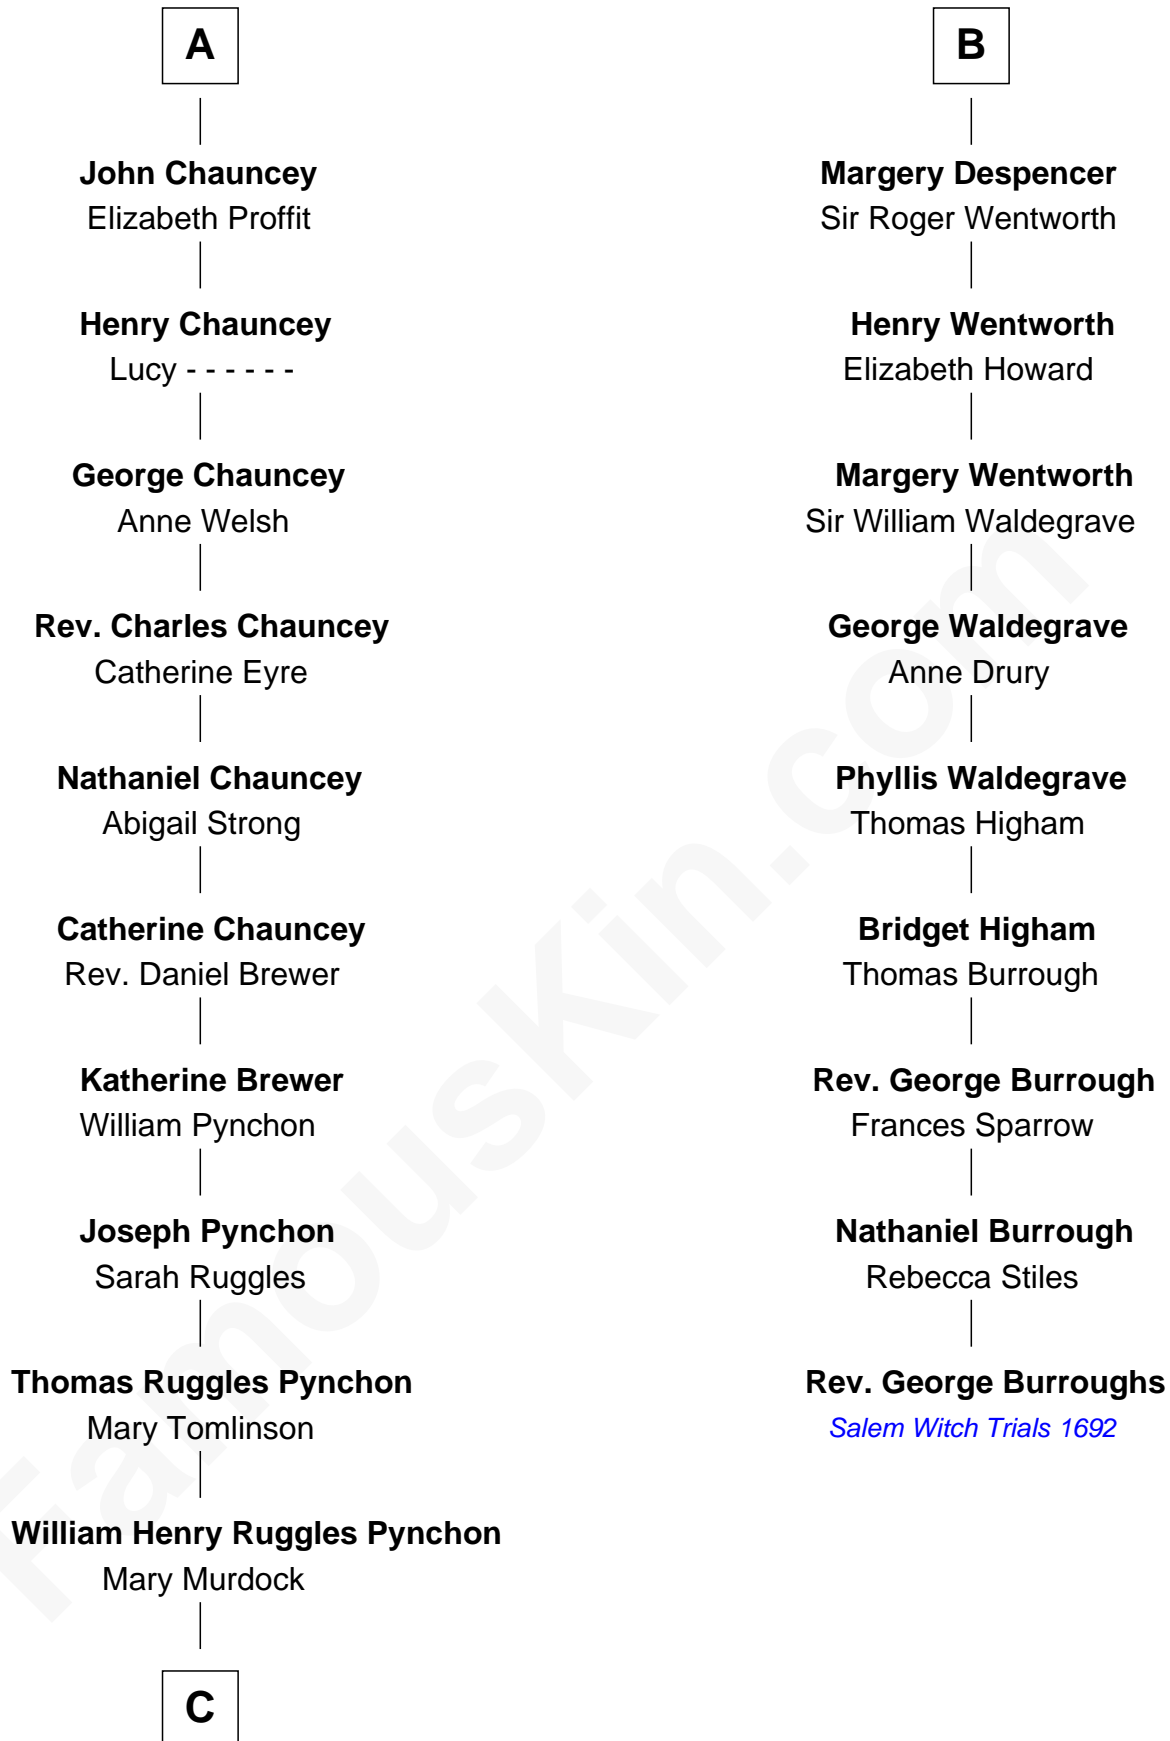

**FamousKin.com**  
**Relationship Chart of**  
**Thomas Pynchon**  
*American Novelist*

15th cousin 5 times removed of

**Rev. George Burroughs**  
*Executed for Witchcraft, Salem 1692*

**C**

—  
**William Lyon Pynchon**

Annie Payne Cogswell

—  
**William Henry Chichele Pynchon**

Carrie Susan Moyses

—  
**Thomas Ruggles Pynchon**

Catherine Frances Bennett

—  
**Thomas Pynchon**

*Novelist*

FamousKin.com