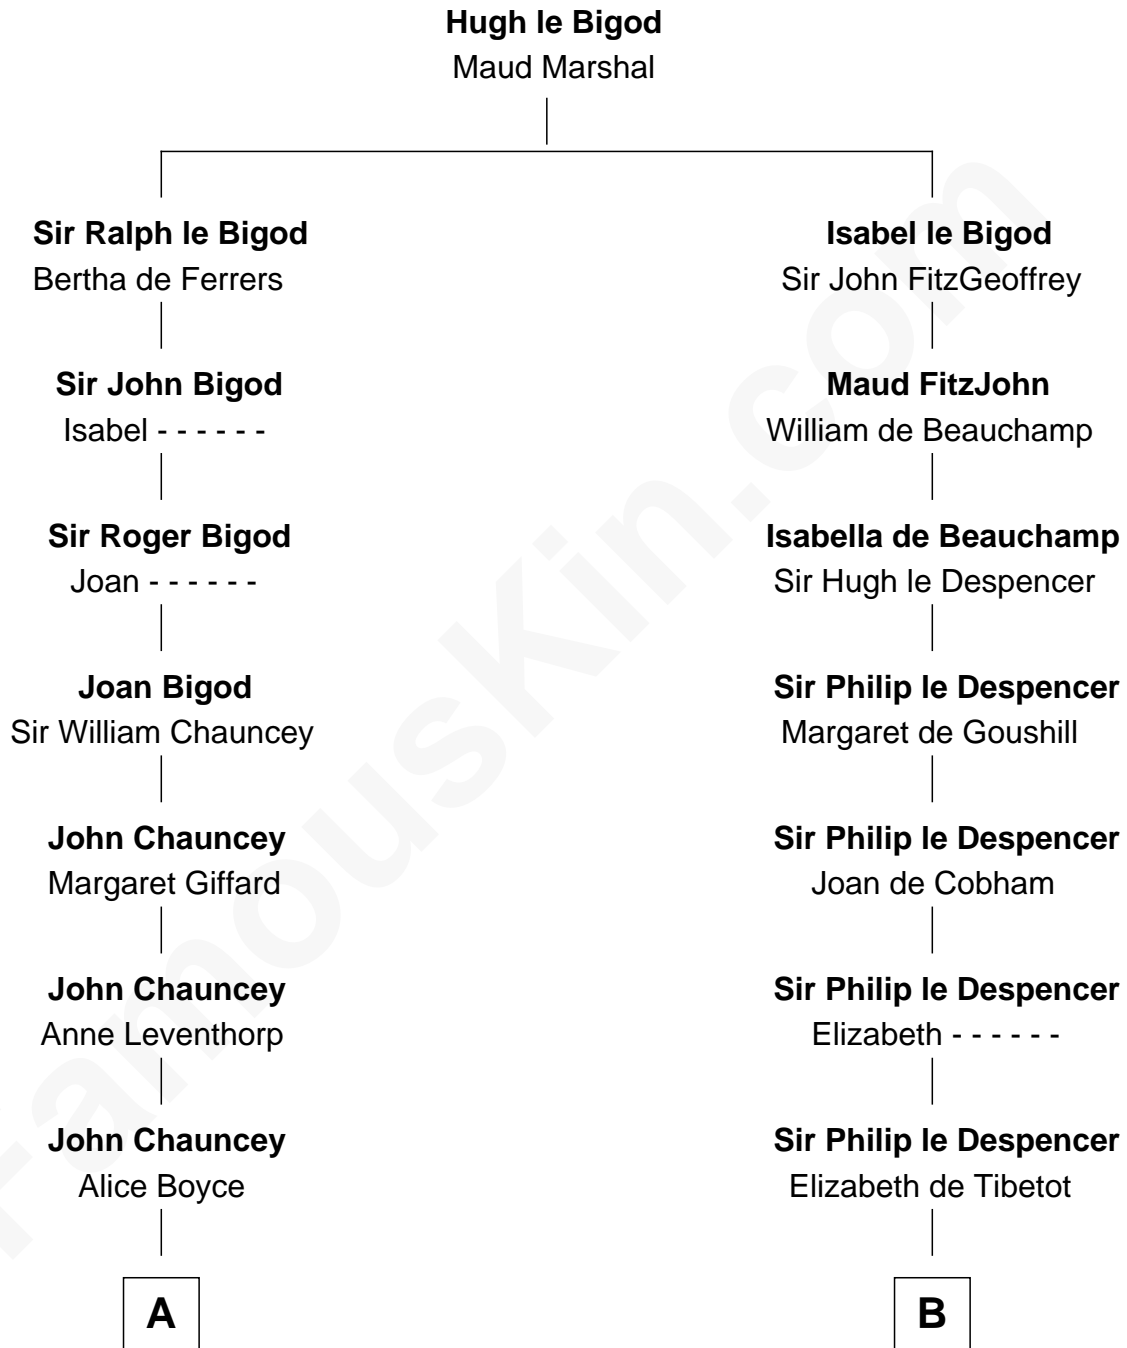

**FamousKin.com**  
**Relationship Chart of**  
**Thomas Pynchon**  
*American Novelist*

15th cousin 5 times removed of

**Rev. George Burroughs**  
*Executed for Witchcraft, Salem 1692*

**C**

—  
**William Lyon Pynchon**

Annie Payne Cogswell

—  
**William Henry Chichele Pynchon**

Carrie Susan Moyses

—  
**Thomas Ruggles Pynchon**

Catherine Frances Bennett

—  
**Thomas Pynchon**

*Novelist*

FamousKin.com