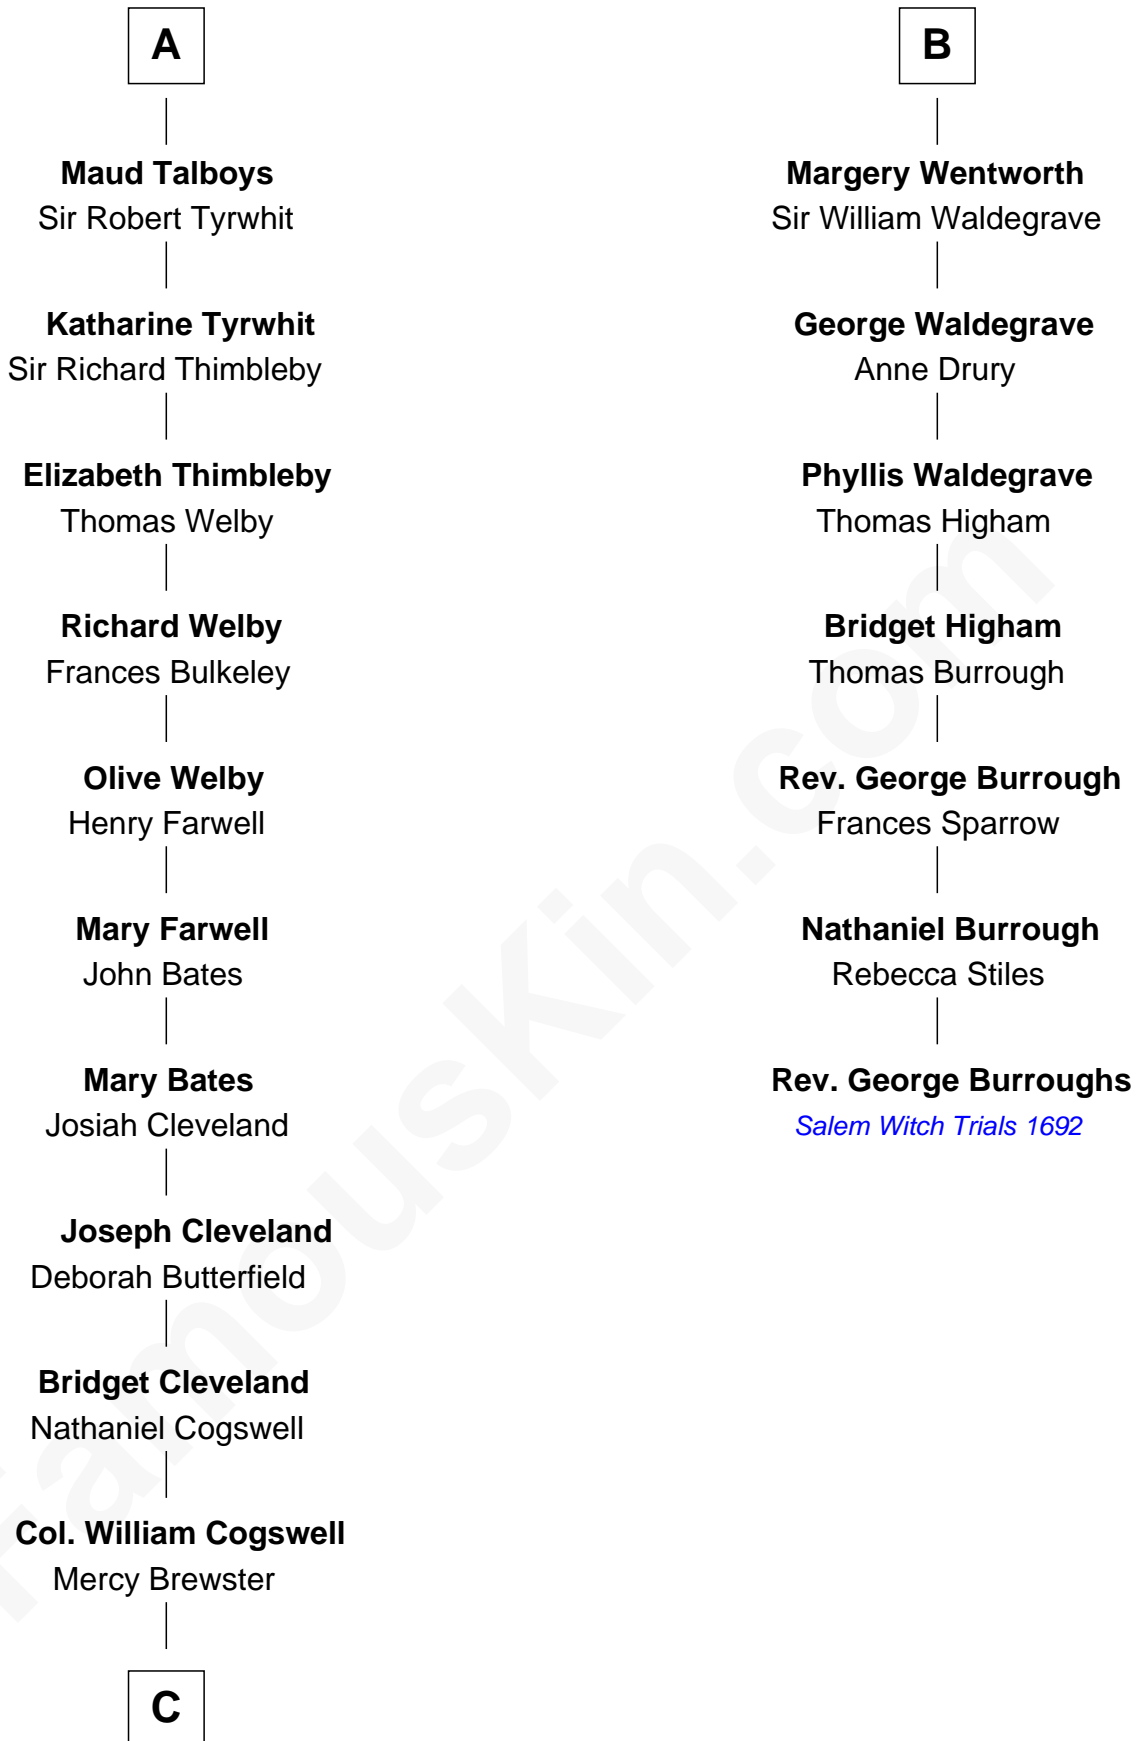

**FamousKin.com**  
**Relationship Chart of**  
**Thomas Pynchon**  
*American Novelist*

13th cousin 8 times removed of

**Rev. George Burroughs**  
*Executed for Witchcraft, Salem 1692*

**Sir Robert de Ros**  
 Isabel de Aubeney

**C**

—  
**Dr. William Henry Cogswell**

Lucretia Anne Payne

—  
**Annie Payne Cogswell**

William Lyon Pynchon

—  
**William Henry Chichele Pynchon**

Carrie Susan Moyses

—  
**Thomas Ruggles Pynchon**

Catherine Frances Bennett

—  
**Thomas Pynchon**

*Novelist*

FamousKin.com