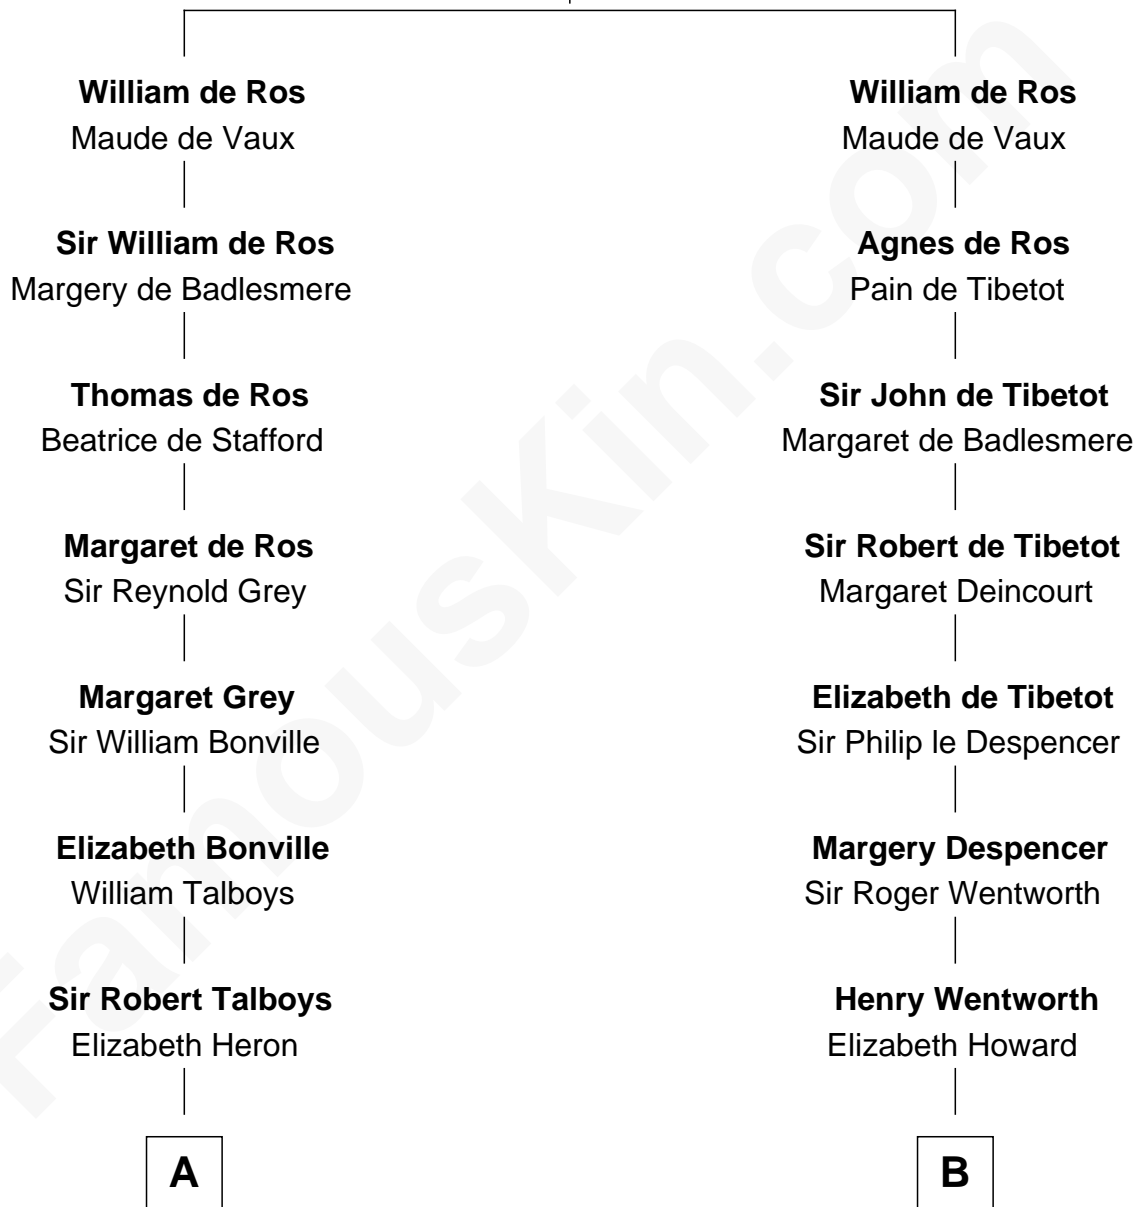

**FamousKin.com**  
**Relationship Chart of**  
**Thomas Pynchon**  
*American Novelist*

13th cousin 8 times removed of

**Rev. George Burroughs**  
*Executed for Witchcraft, Salem 1692*

**Sir Robert de Ros**  
 Isabel de Aubeney

**C**

—  
**Dr. William Henry Cogswell**

Lucretia Anne Payne

—  
**Annie Payne Cogswell**

William Lyon Pynchon

—  
**William Henry Chichele Pynchon**

Carrie Susan Moyses

—  
**Thomas Ruggles Pynchon**