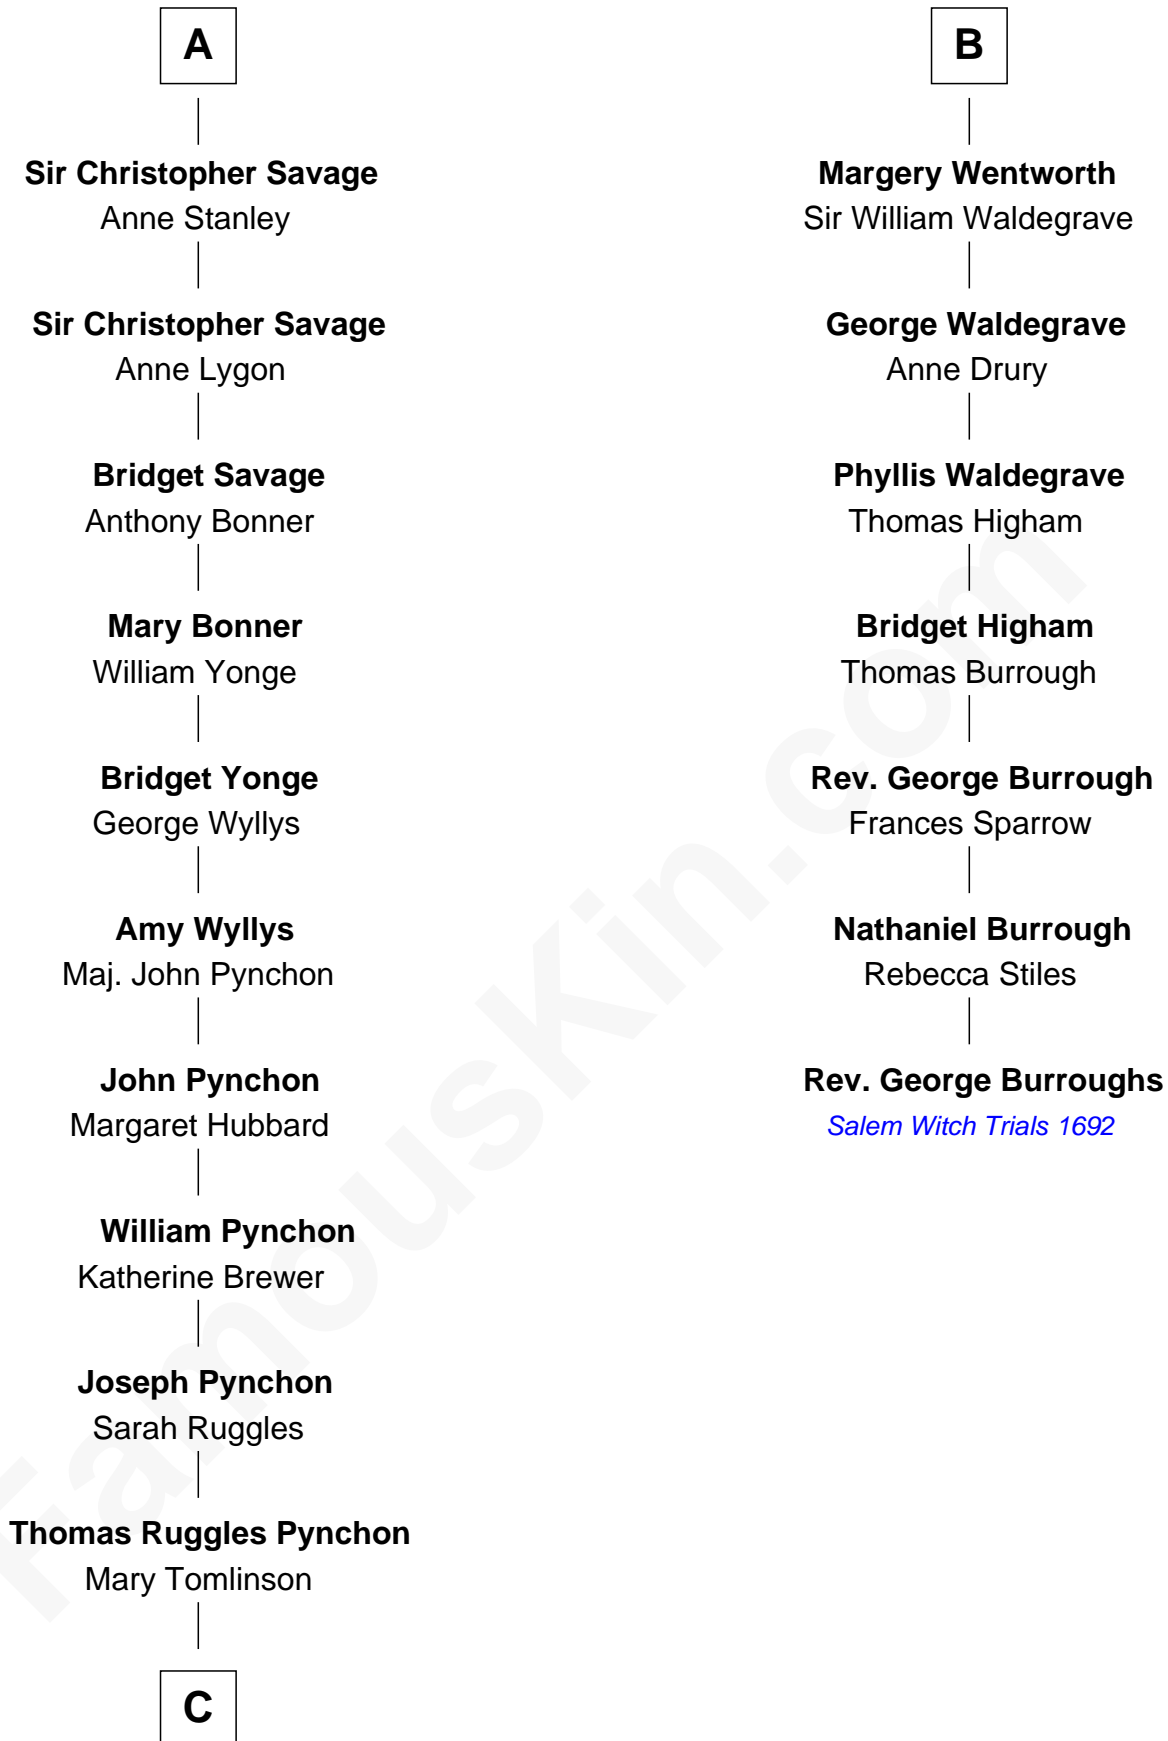

FamousKin.com
Relationship Chart of
Thomas Pynchon
American Novelist

13th cousin 8 times removed of

Rev. George Burroughs
Executed for Witchcraft, Salem 1692

C

William Henry Ruggles Pynchon

Mary Murdock

William Lyon Pynchon

Annie Payne Cogswell

William Henry Chichele Pynchon

Carrie Susan Moyses

Thomas Ruggles Pynchon

Catherine Frances Bennett

Thomas Pynchon

Novelist

FamousKin.com