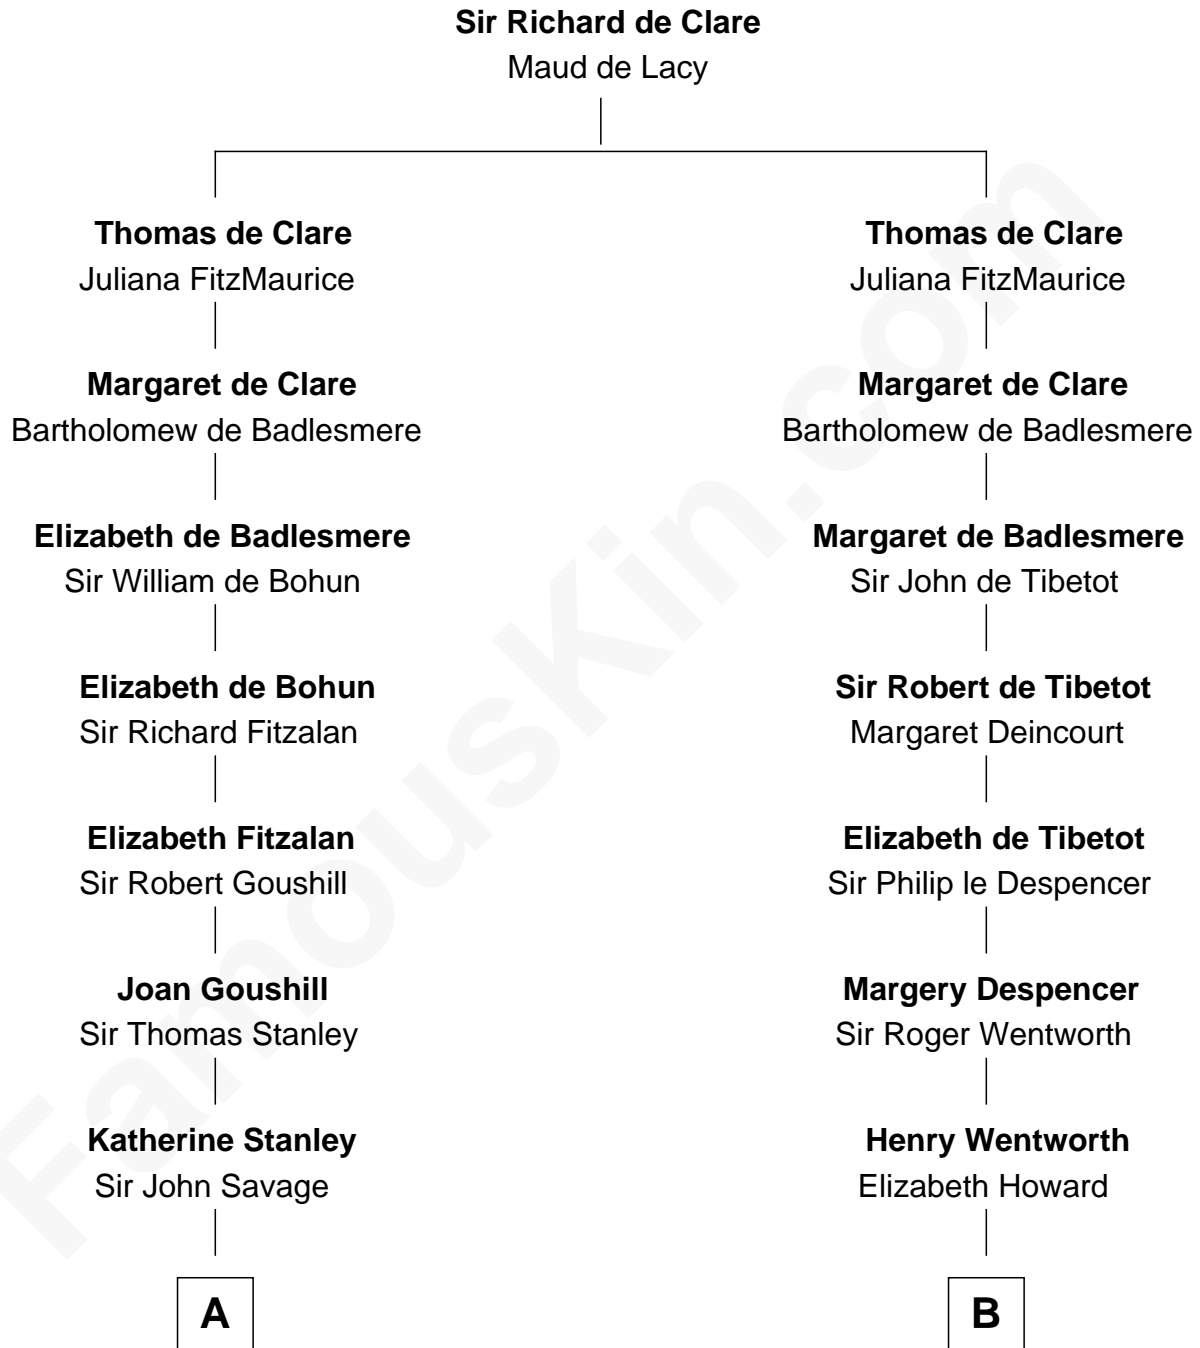

FamousKin.com
Relationship Chart of
Thomas Pynchon
American Novelist

13th cousin 8 times removed of

Rev. George Burroughs
Executed for Witchcraft, Salem 1692

C

William Henry Ruggles Pynchon

Mary Murdock

William Lyon Pynchon

Annie Payne Cogswell

William Henry Chichele Pynchon

Carrie Susan Moyses

Thomas Ruggles Pynchon

Catherine Frances Bennett

Thomas Pynchon

Novelist

FamousKin.com