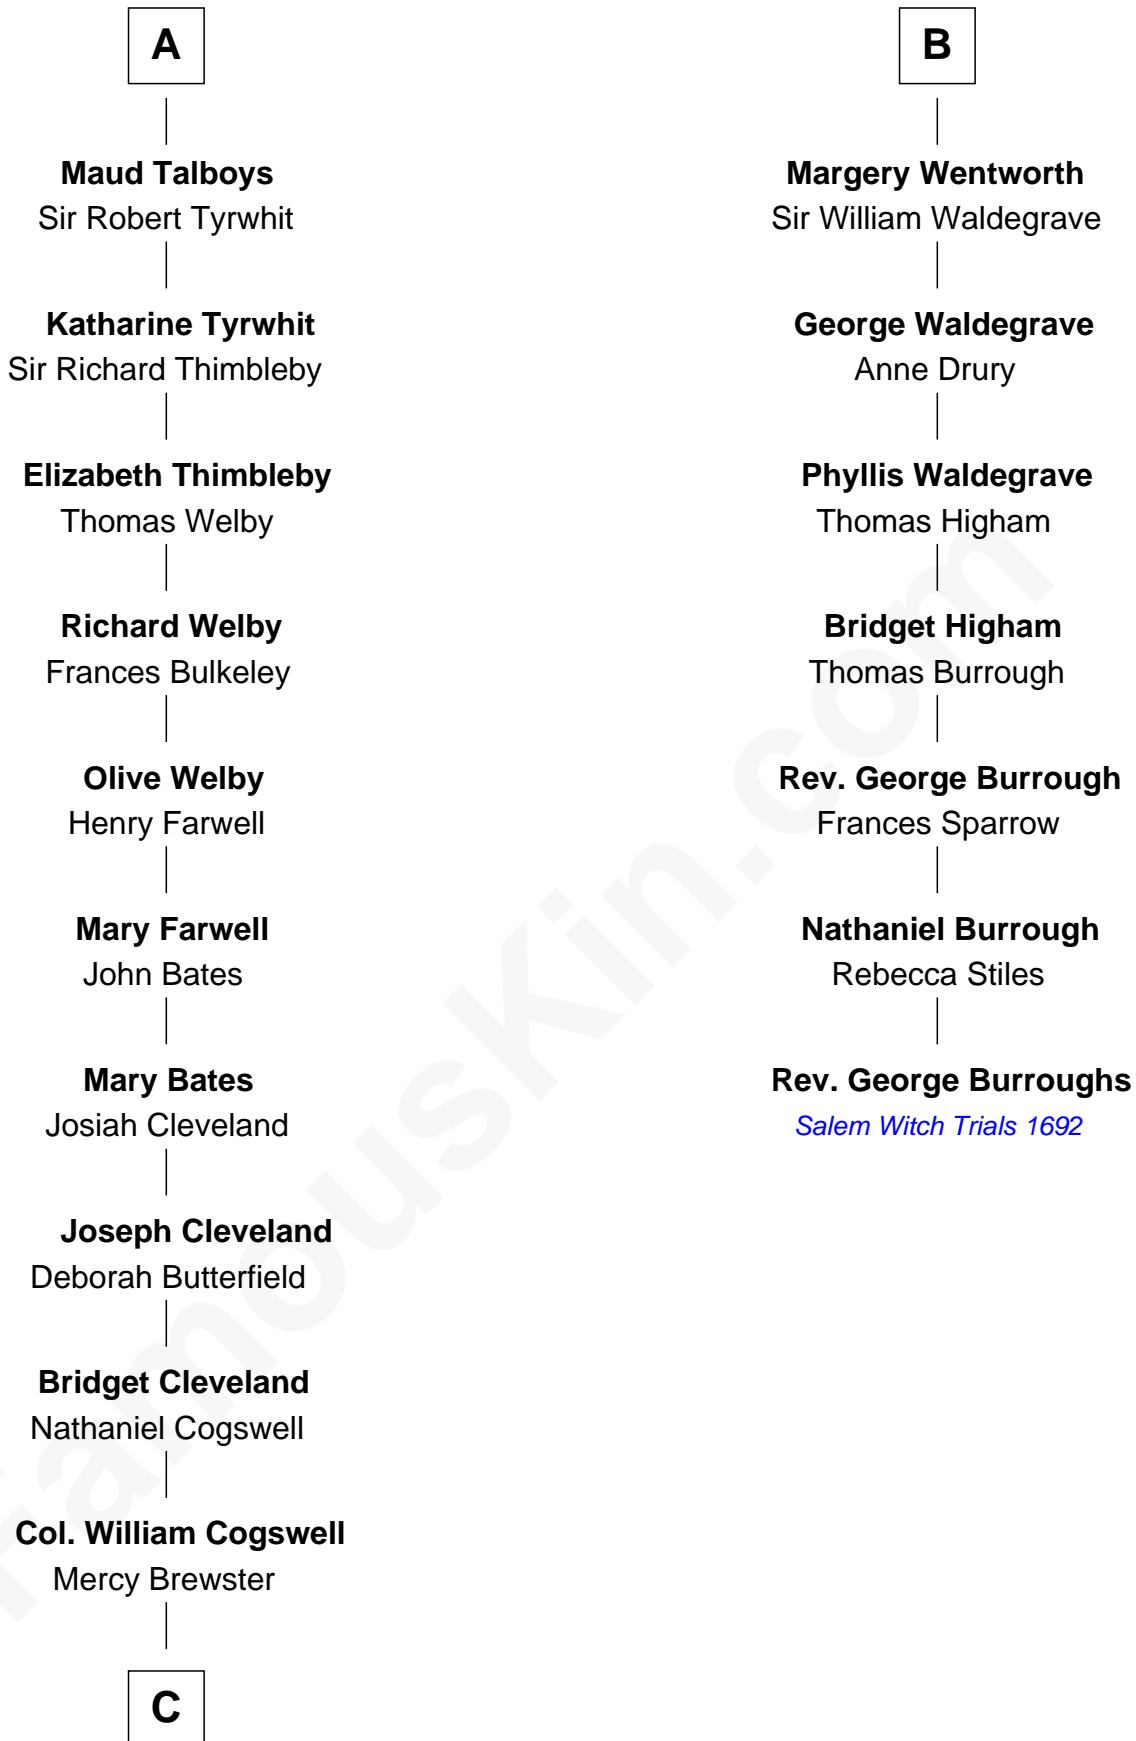

**FamousKin.com**  
**Relationship Chart of**  
**Thomas Pynchon**  
*American Novelist*

13th cousin 8 times removed of

**Rev. George Burroughs**  
*Executed for Witchcraft, Salem 1692*

**John de Vaux**

-----

**C**

—  
**Dr. William Henry Cogswell**

Lucretia Anne Payne

—  
**Annie Payne Cogswell**

William Lyon Pynchon

—  
**William Henry Chichele Pynchon**

Carrie Susan Moyses

—  
**Thomas Ruggles Pynchon**

Catherine Frances Bennett

—  
**Thomas Pynchon**

*Novelist*

FamousKin.com