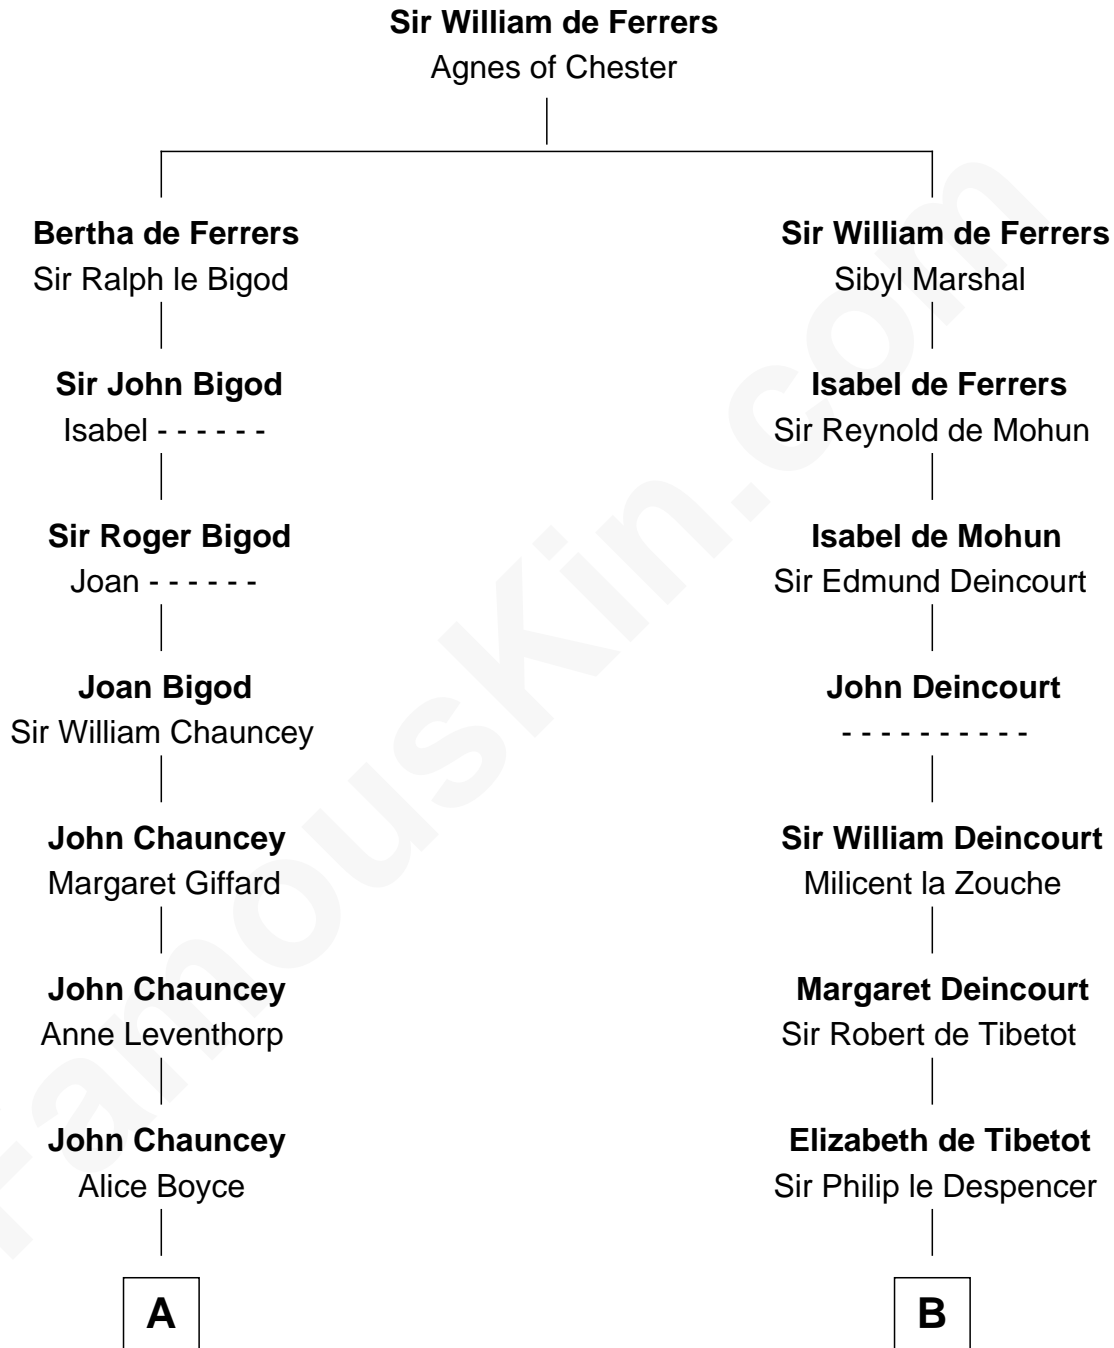

**FamousKin.com**  
**Relationship Chart of**  
**Thomas Pynchon**  
*American Novelist*

15th cousin 5 times removed of

**Rev. George Burroughs**  
*Executed for Witchcraft, Salem 1692*

**C**

—  
**William Lyon Pynchon**

Annie Payne Cogswell

—  
**William Henry Chichele Pynchon**

Carrie Susan Moyses

—  
**Thomas Ruggles Pynchon**

Catherine Frances Bennett

—  
**Thomas Pynchon**

*Novelist*

FamousKin.com